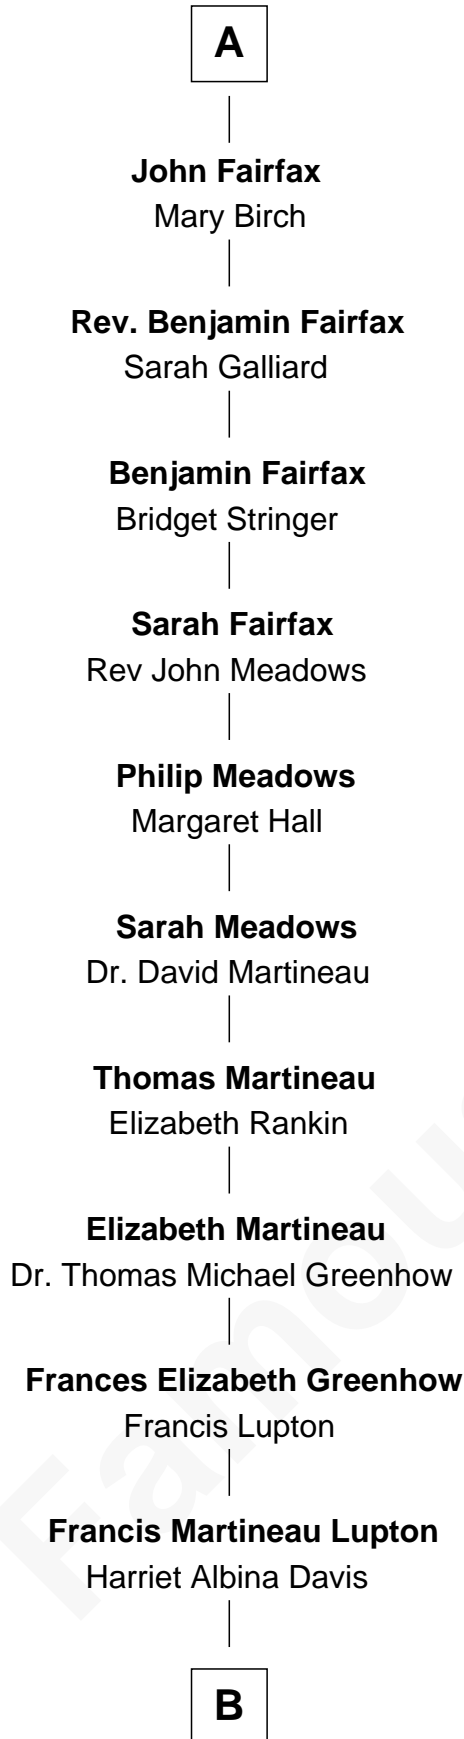

**FamousKin.com**  
**Relationship Chart of**  
**Catherine Middleton**  
*Princess of Wales*

7th cousin 13 times removed of  
**Queen Elizabeth I**  
*Queen of England*

**B**

—  
**Olive Christina Lupton**

Richard Noel Middleton

—  
**Peter Francis Middleton**

Valerie Glassborow

—  
**Michael Francis Middleton**

Carole Elizabeth Goldsmith

—  
**Catherine Middleton**

*Princess of Wales*

FamousKin.com