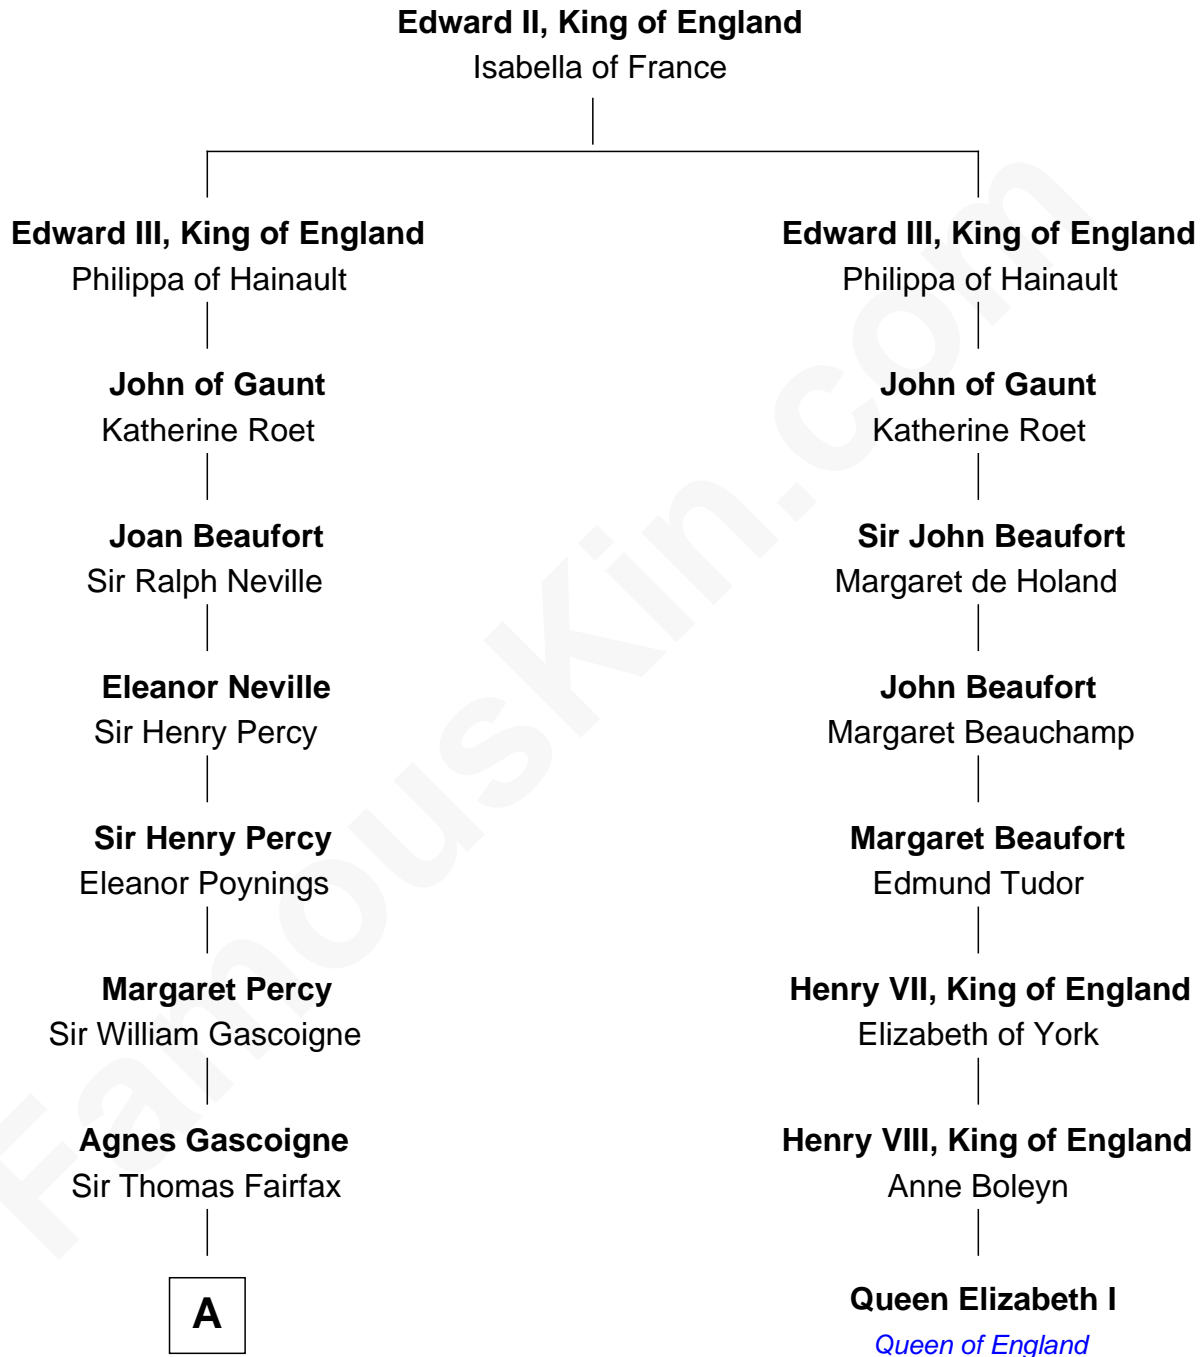

FamousKin.com
Relationship Chart of
Catherine Middleton
Princess of Wales

7th cousin 14 times removed of
Queen Elizabeth I
Queen of England

B

Francis Martineau Lupton

Harriet Albina Davis

Olive Christina Lupton

Richard Noel Middleton

Peter Francis Middleton

Valerie Glassborow

Michael Francis Middleton

Carole Elizabeth Goldsmith

Catherine Middleton

Princess of Wales