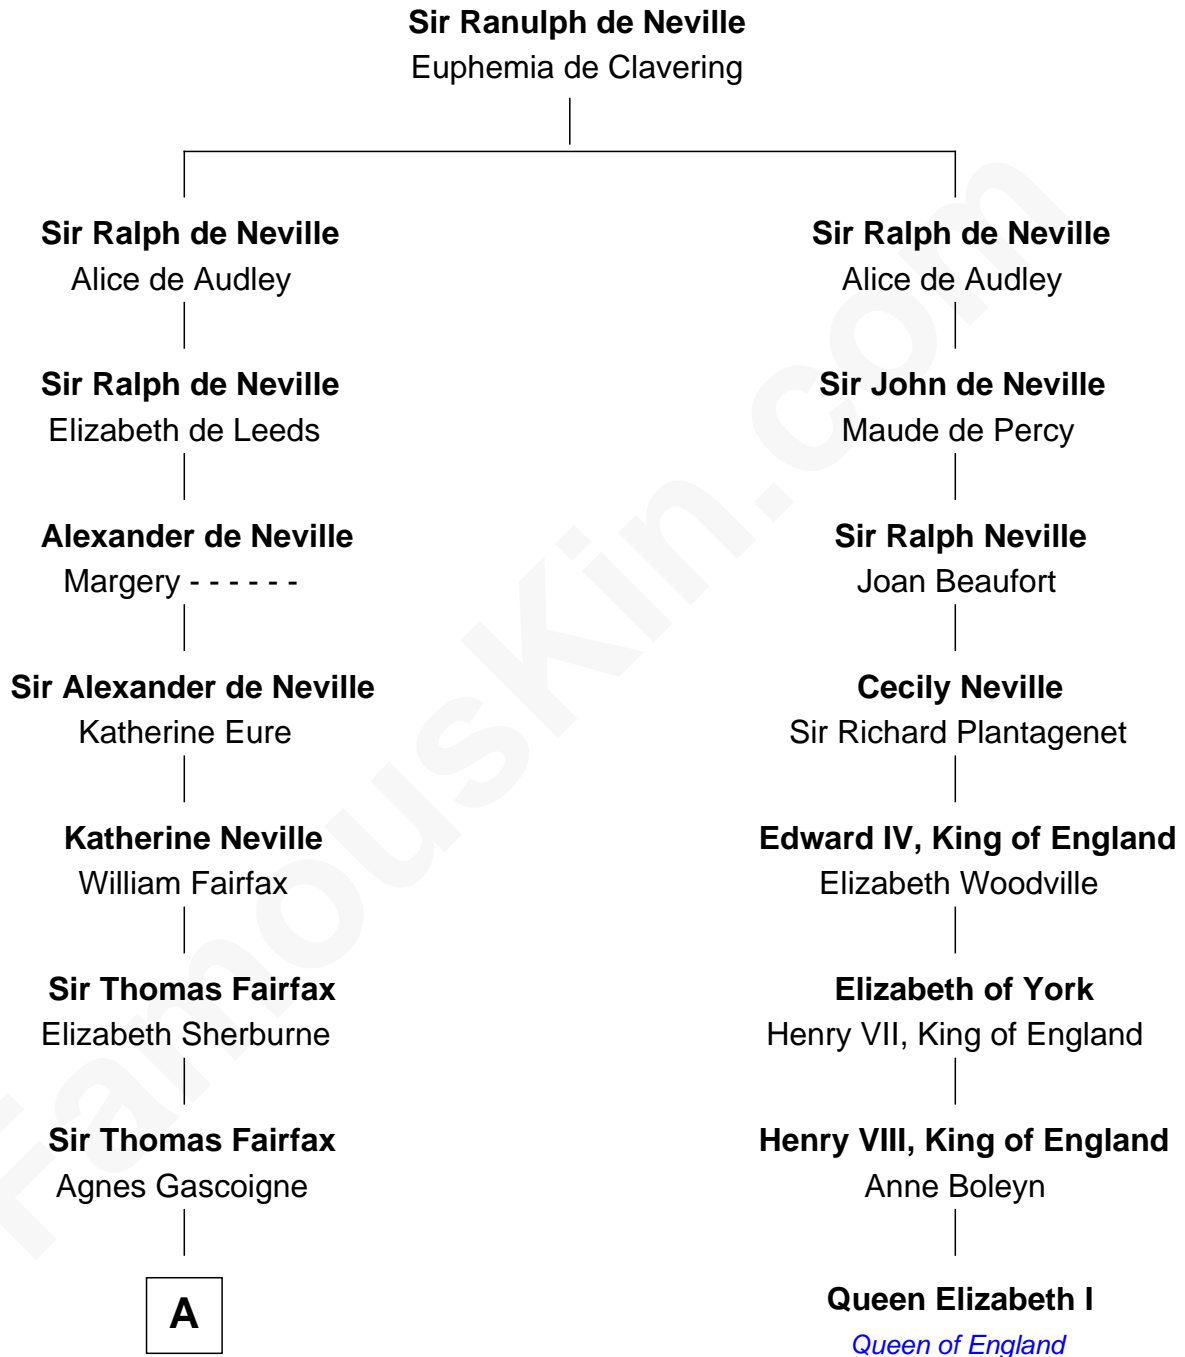

FamousKin.com
Relationship Chart of
Catherine Middleton
Princess of Wales

7th cousin 14 times removed of
Queen Elizabeth I
Queen of England

B

Francis Martineau Lupton

Harriet Albina Davis

Olive Christina Lupton

Richard Noel Middleton

Peter Francis Middleton

Valerie Glassborow

Michael Francis Middleton

Carole Elizabeth Goldsmith

Catherine Middleton

Princess of Wales

FamousKin.com