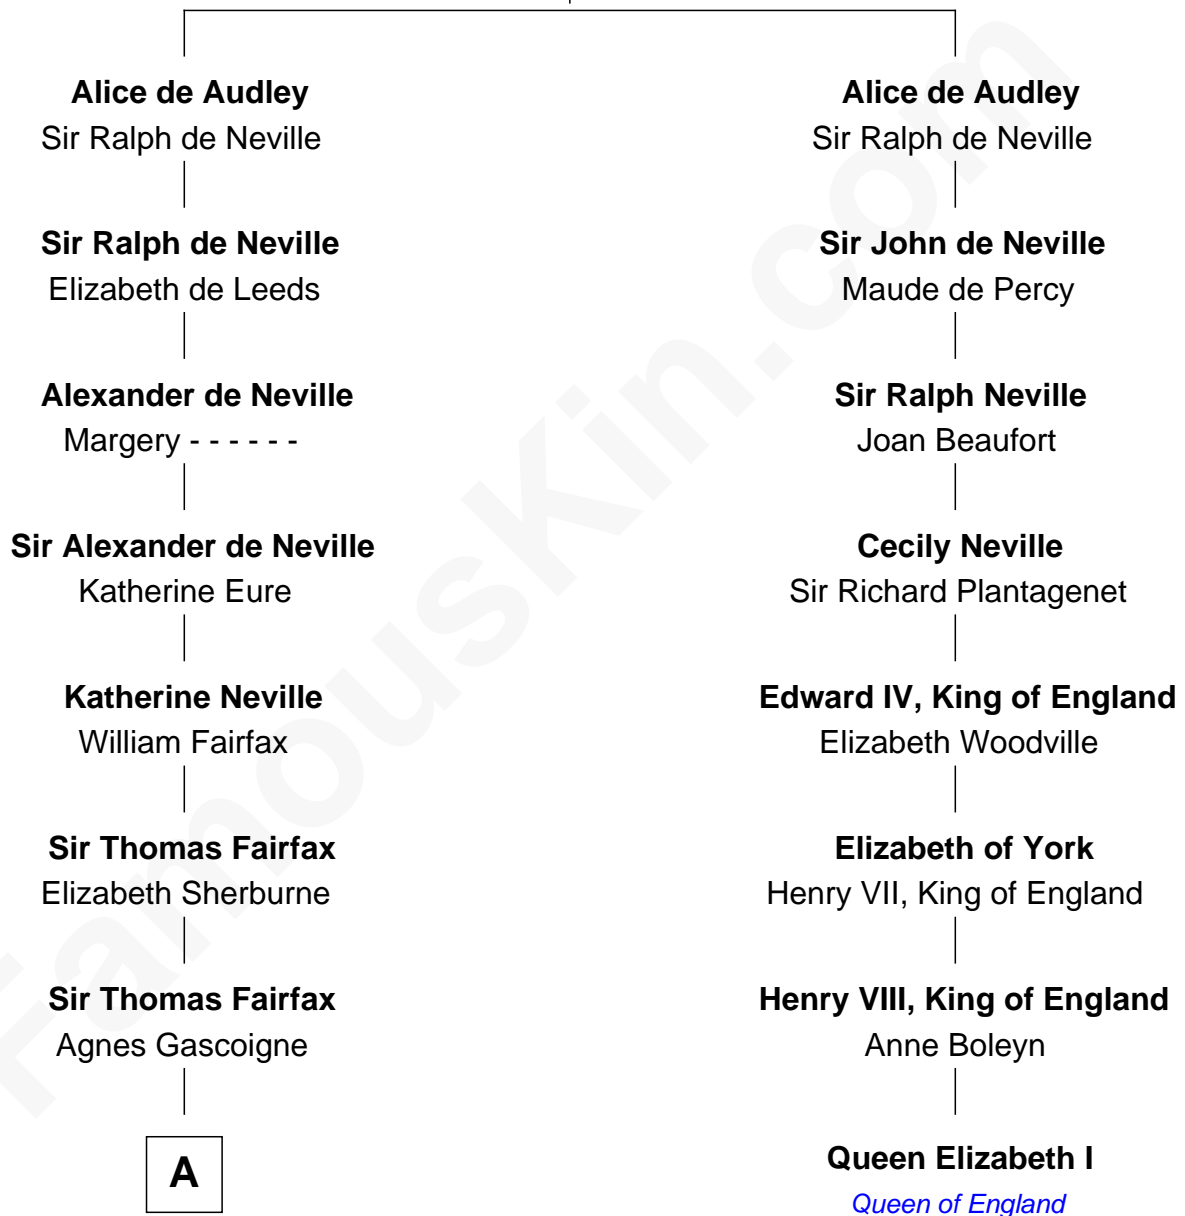

FamousKin.com
Relationship Chart of
Catherine Middleton
Princess of Wales

7th cousin 14 times removed of
Queen Elizabeth I
Queen of England

Sir Hugh I de Audley
 Iseult de Mortimer

B

Francis Martineau Lupton

Harriet Albina Davis

Olive Christina Lupton

Richard Noel Middleton

Peter Francis Middleton

Valerie Glassborow

Michael Francis Middleton

Carole Elizabeth Goldsmith

Catherine Middleton

Princess of Wales