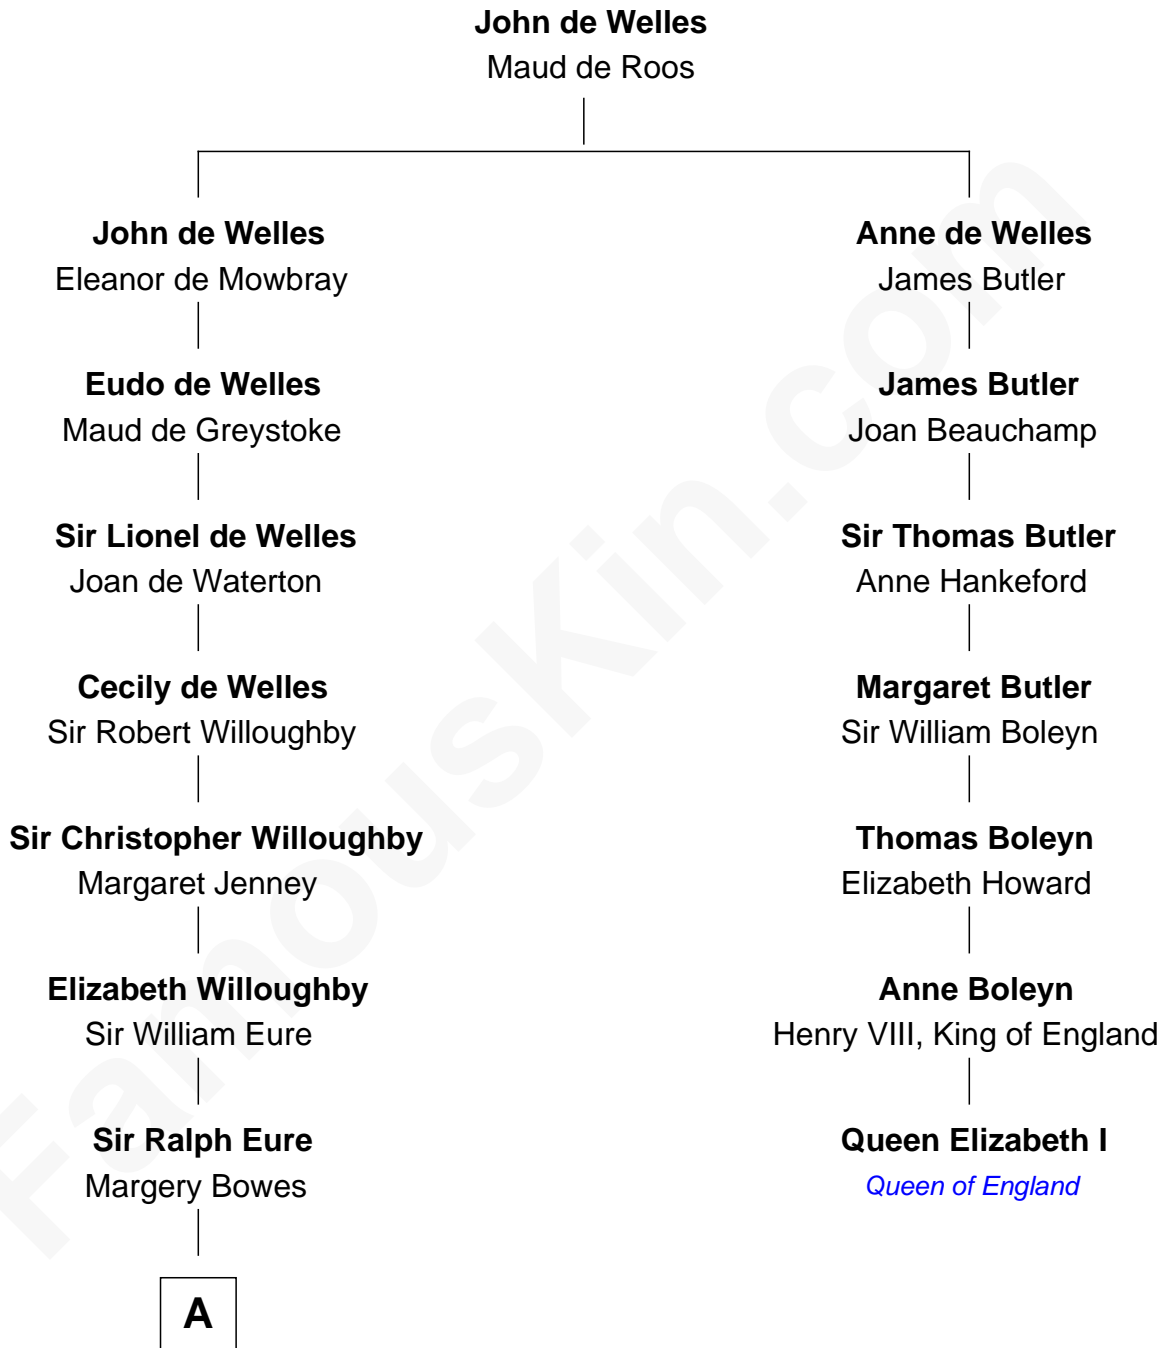

**FamousKin.com**  
**Relationship Chart of**  
**Catherine Middleton**  
*Princess of Wales*

6th cousin 15 times removed of

**Queen Elizabeth I**  
*Queen of England*

**B**

John Harrison

Jane Hill

Thomas Harrison

Elizabeth Mary Temple

Dorothy Harrison

Ronald John James Goldsmith

Carole Elizabeth Goldsmith

Michael Francis Middleton

Catherine Middleton

*Princess of Wales*