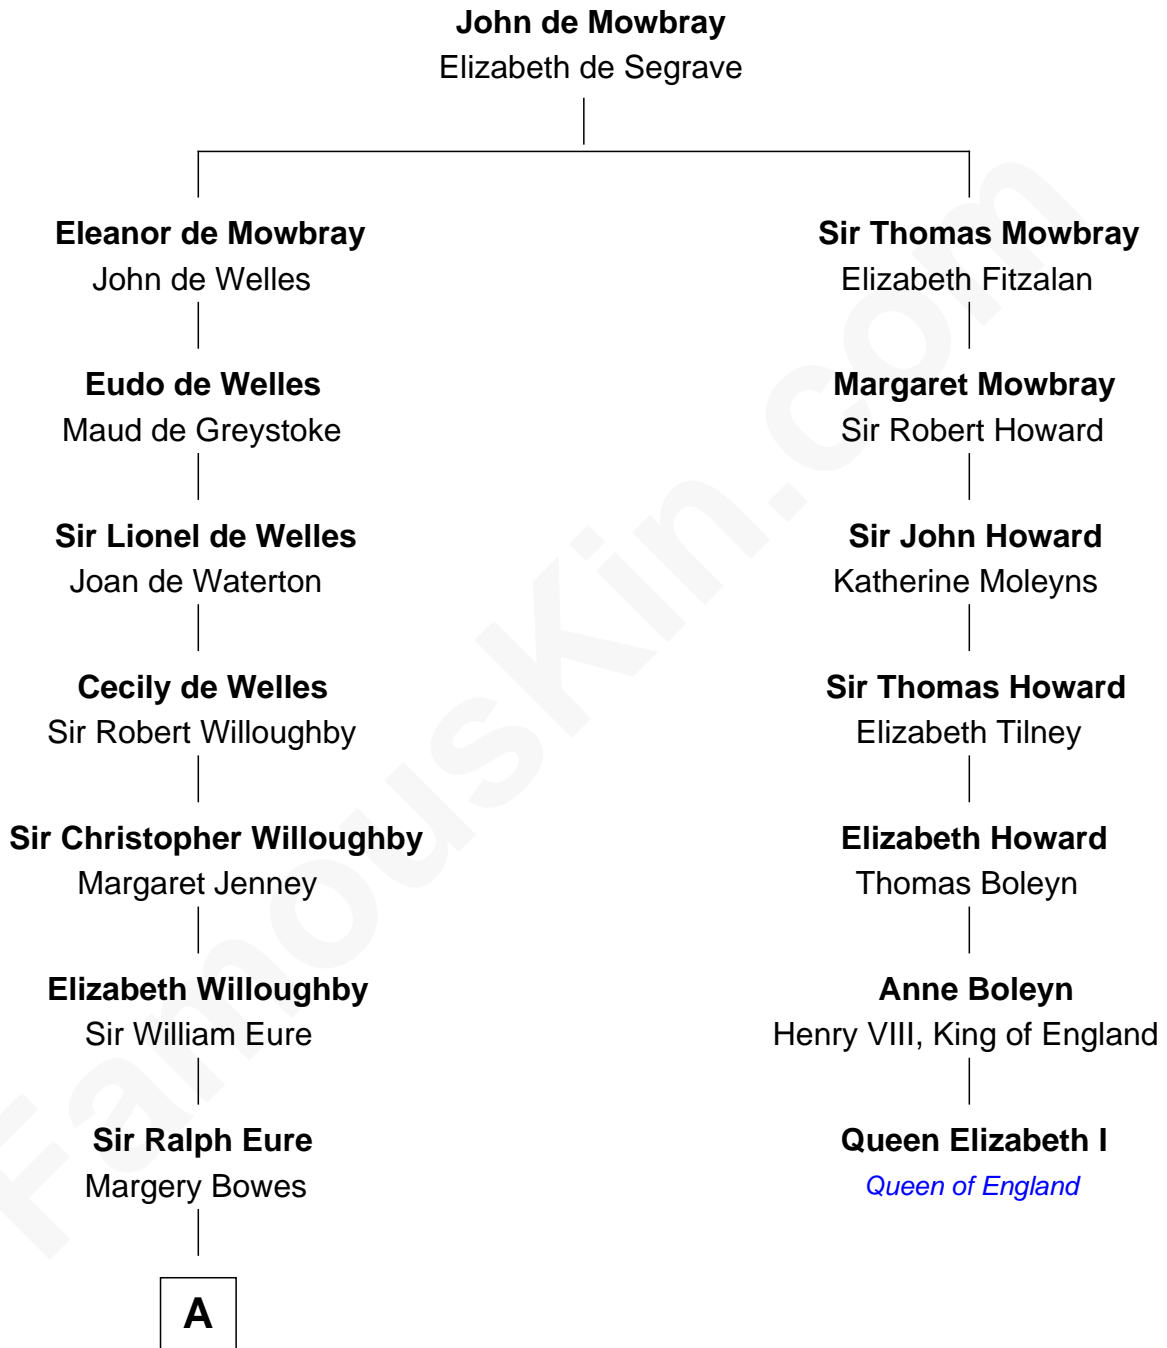

**FamousKin.com**  
**Relationship Chart of**  
**Catherine Middleton**  
*Princess of Wales*

6th cousin 15 times removed of

**Queen Elizabeth I**  
*Queen of England*

**B**

John Harrison

Jane Hill

Thomas Harrison

Elizabeth Mary Temple

Dorothy Harrison

Ronald John James Goldsmith

Carole Elizabeth Goldsmith

Michael Francis Middleton

Catherine Middleton

*Princess of Wales*