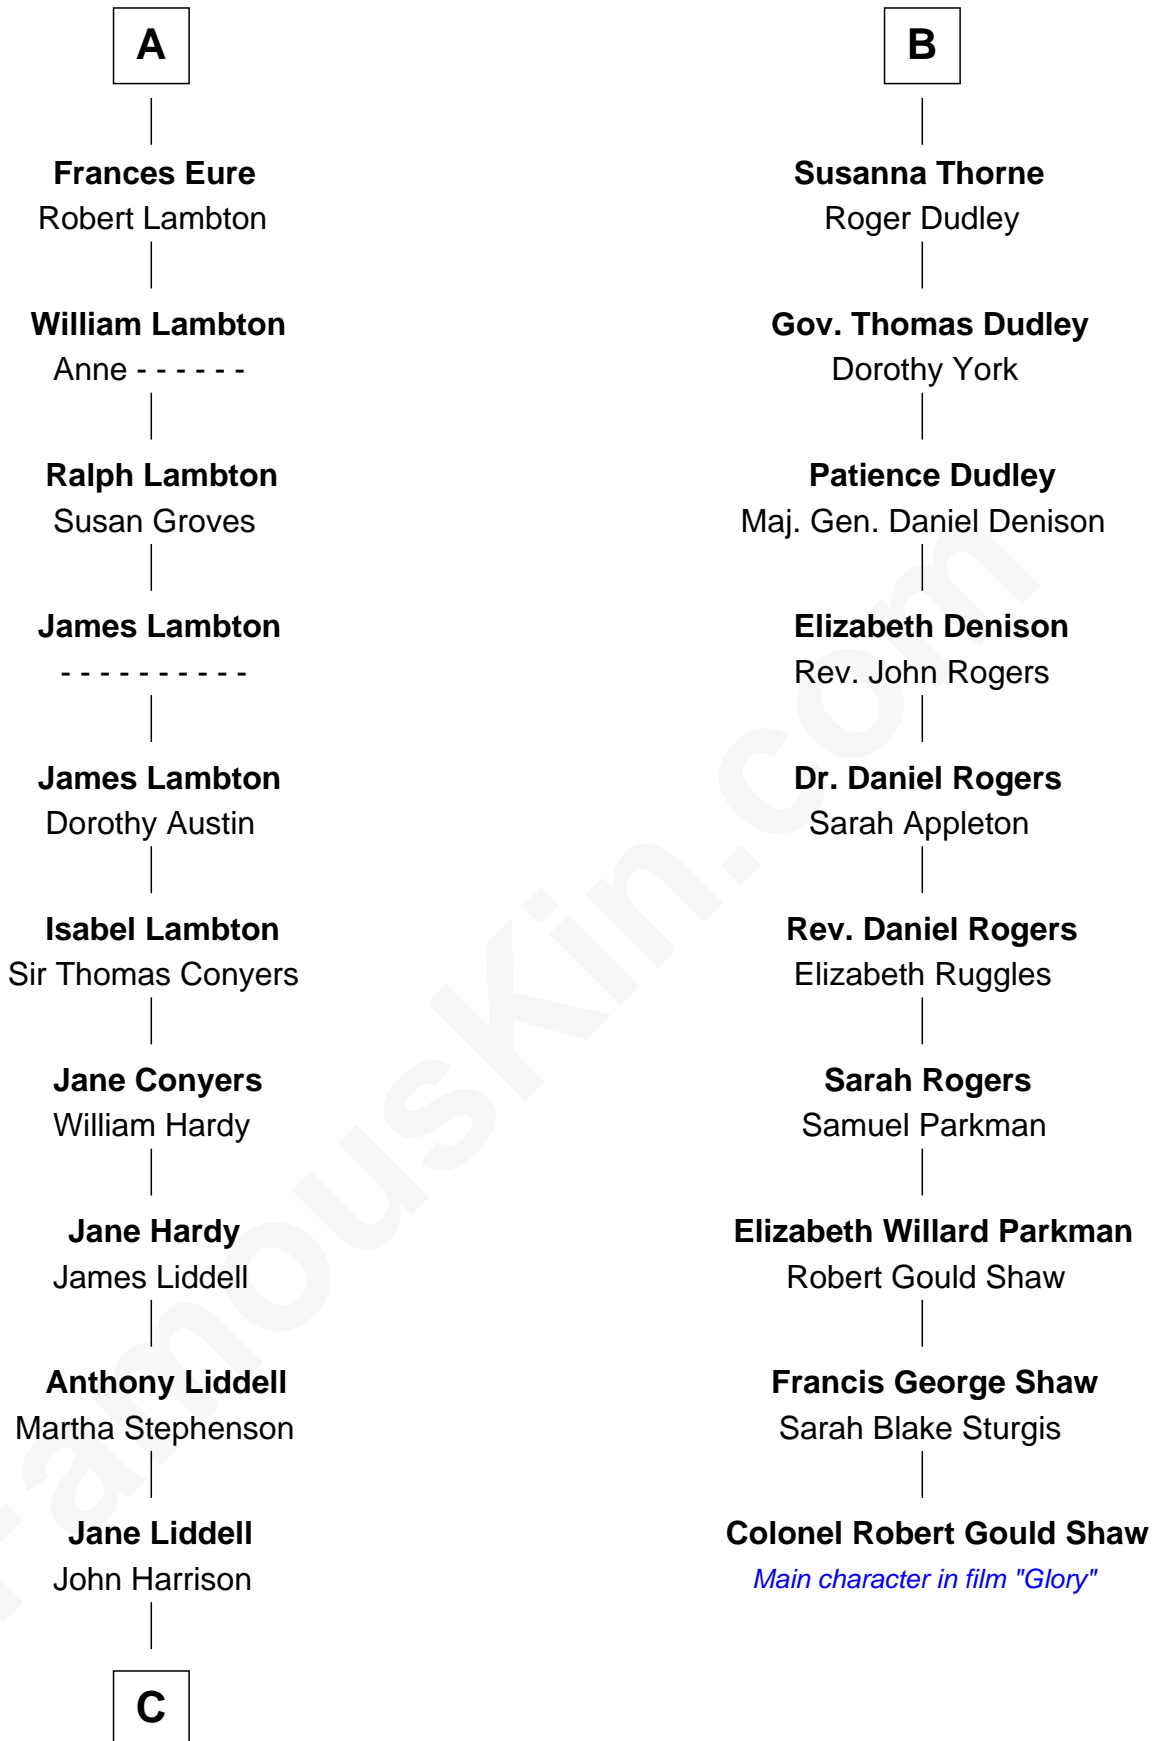

### Colonel Robert Gould Shaw

*U.S. Civil War leader of film "Glory" fame*

**Sir John Grey**  
Avice Marmion

**Sir Robert Grey**  
Lora de St. Quintin

**Maud Grey**  
Sir Thomas Harcourt

**Elizabeth Grey**  
Henry FitzHugh

**Sir Thomas Harcourt**  
Jane Fraunceys

**Sir William FitzHugh**  
Margery Willoughby

**Sir Richard Harcourt**  
Edith St. Clair

**Maud FitzHugh**  
Sir William Bowes

**Alice Harcourt**  
William Bessiles

**Sir Ralph Bowes**  
Margery Conyers

**Elizabeth Bessiles**  
Richard Fettiplace

**Sir Ralph Bowes**  
Elizabeth Clifford

**Anne Fettiplace**  
Edward Purefoy

**Margery Bowes**  
Sir Ralph Eure

**Mary Purefoy**  
Thomas Thorne

**A**

**B**

**C**

John Harrison

Jane Hill

Thomas Harrison

Elizabeth Mary Temple

Dorothy Harrison