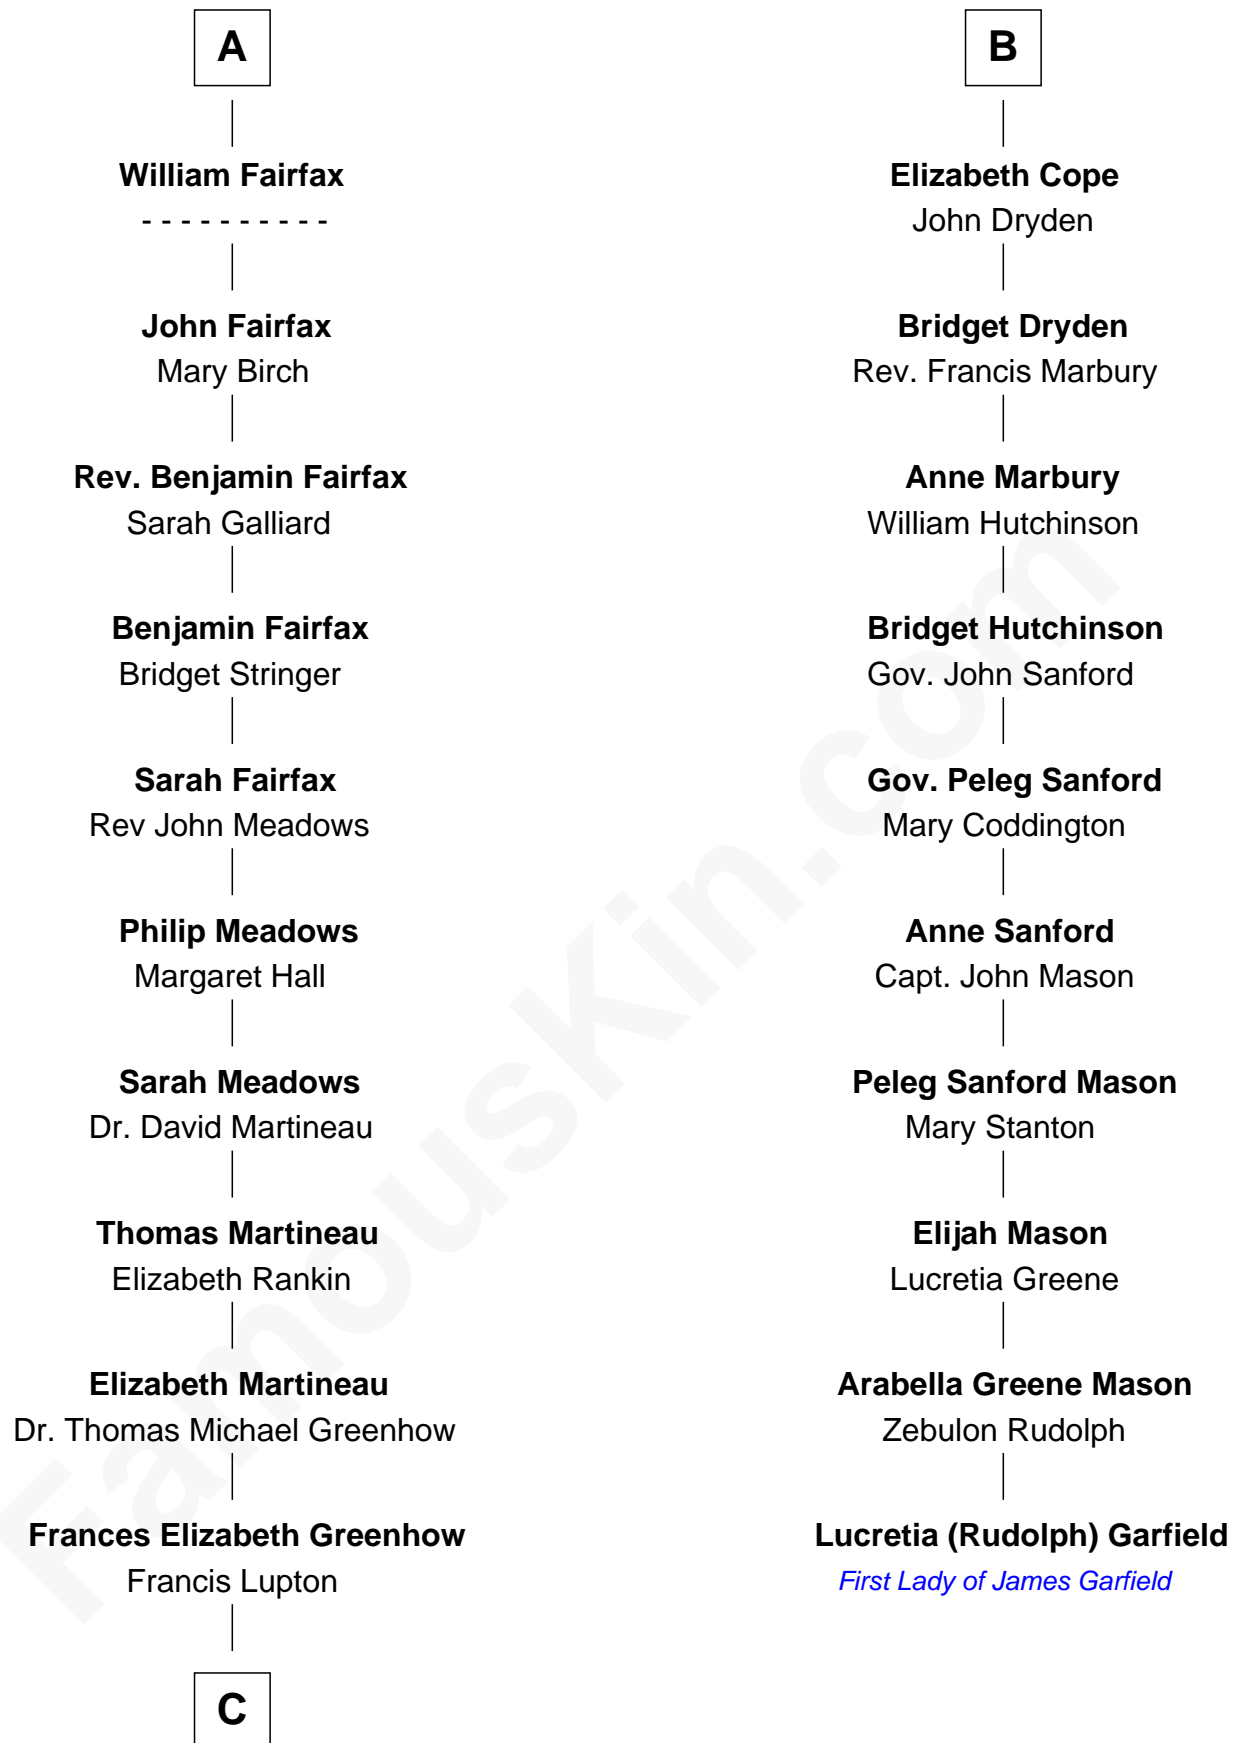

FamousKin.com

Relationship Chart of

Catherine Middleton

Princess of Wales

16th cousin 5 times removed of

Lucretia (Rudolph) Garfield

First Lady of President James Garfield

Ralph de Stafford
Margaret de Audley

John Neville
Elizabeth Newmarch

Elizabeth Greene
William Raleigh

Jane de Neville
Sir William Gascoigne

Sir Edward Raleigh
Margaret Verney

Sir William Gascoigne
Margaret Percy

Sir Edward Raleigh
Anne Chamberlayne

Agnes Gascoigne
Sir Thomas Fairfax

Bridget Raleigh
Sir John Cope

A

B

C

Francis Martineau Lupton

Harriet Albina Davis

Olive Christina Lupton