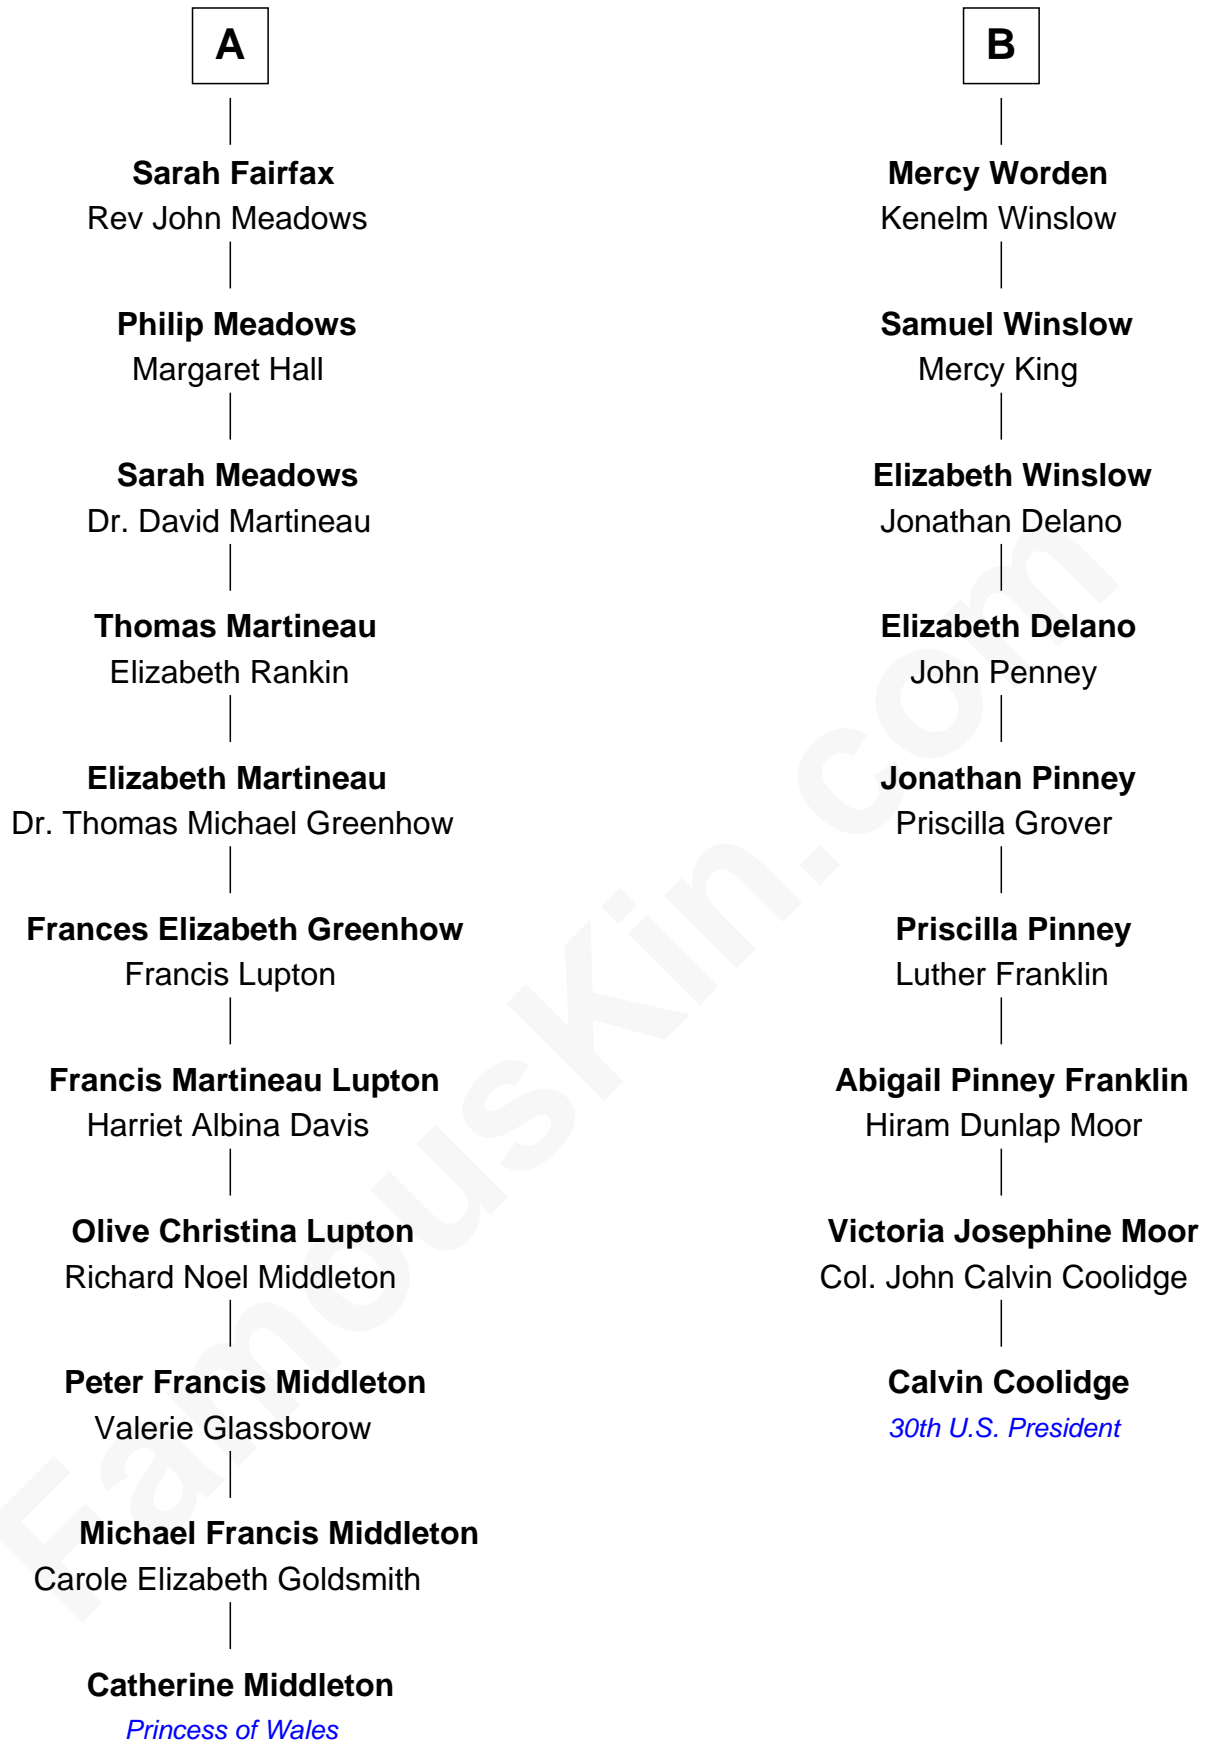

FamousKin.com
Relationship Chart of
Catherine Middleton
Princess of Wales

15th cousin 2 times removed of

Calvin Coolidge
30th U.S. President

Catherine Middleton photo by [Pat Pilon](#) ([CC BY 2.0](#))