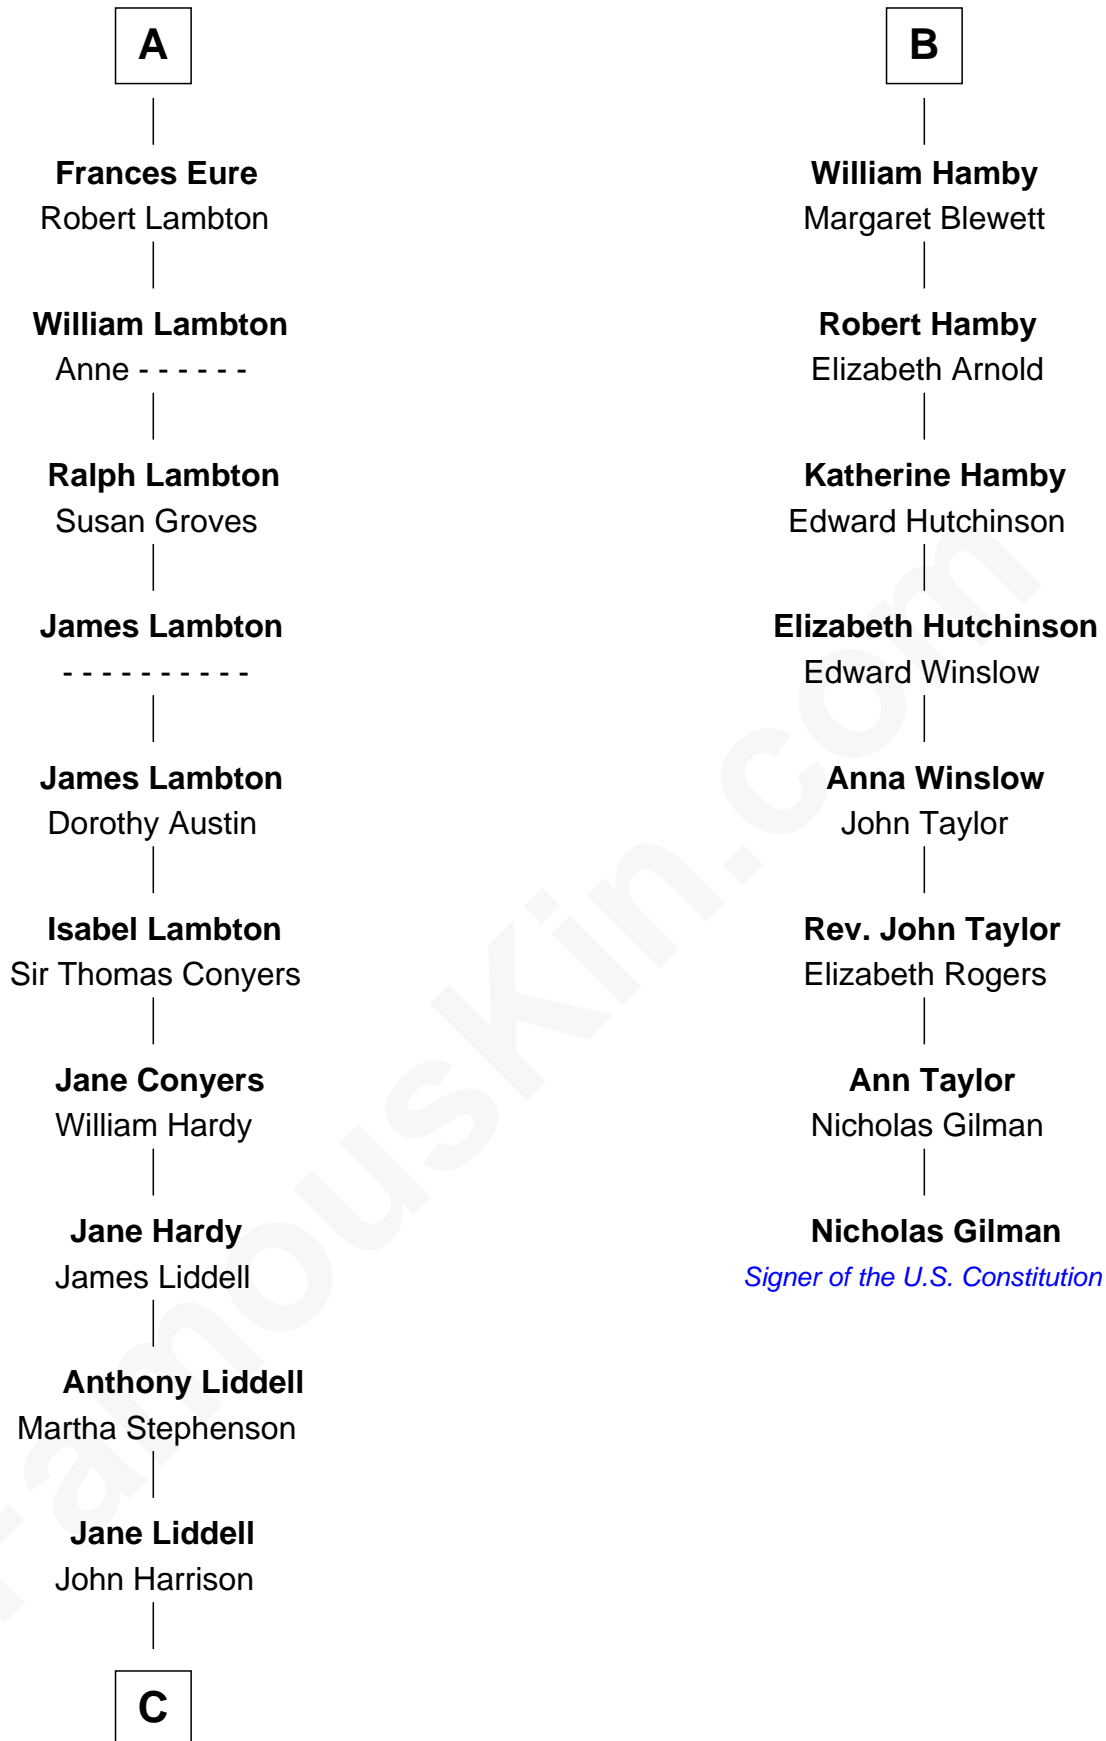

FamousKin.com

Relationship Chart of

Catherine Middleton

Princess of Wales

14th cousin 7 times removed of

Nicholas Gilman

Signer of the U.S. Constitution

C

John Harrison

Jane Hill

Thomas Harrison

Elizabeth Mary Temple

Dorothy Harrison

Ronald John James Goldsmith

Carole Elizabeth Goldsmith

Michael Francis Middleton