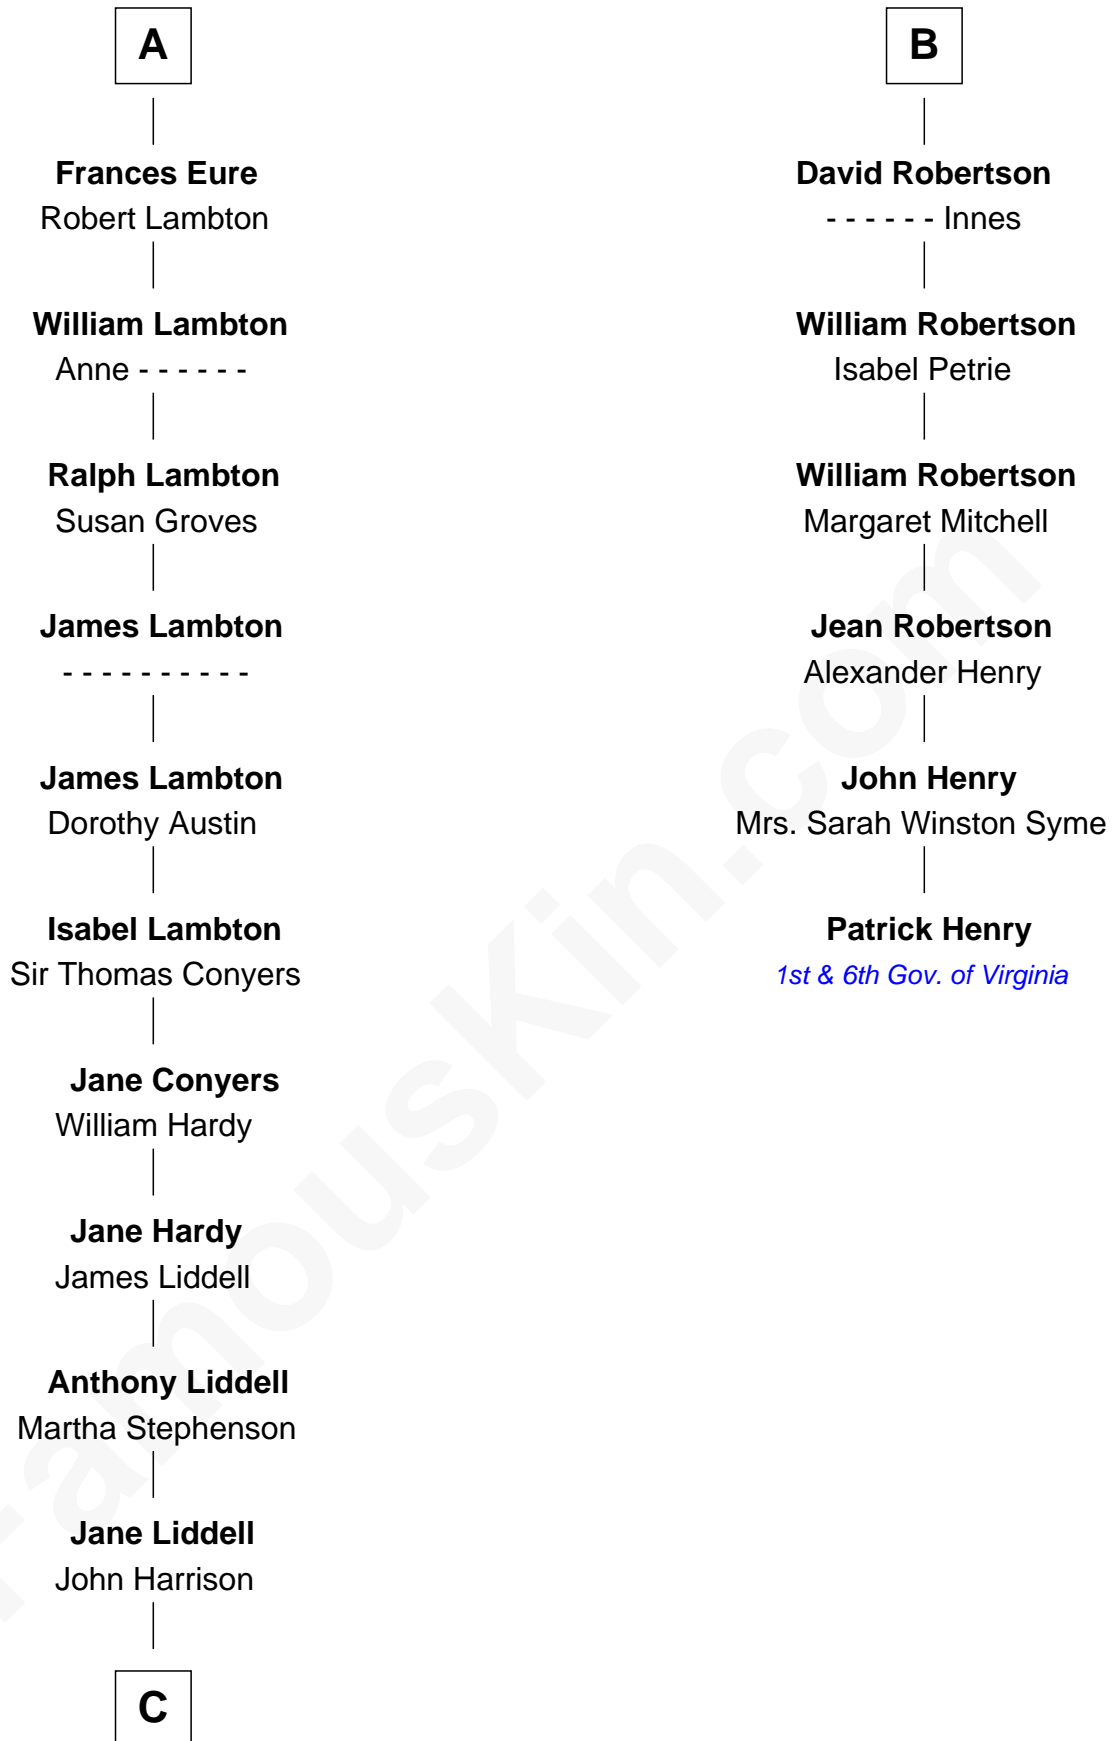

FamousKin.com

Relationship Chart of

Catherine Middleton

Princess of Wales

12th cousin 9 times removed of

Patrick Henry

1st and 6th Governor of Virginia

Edmund Fitzalan

Alice de Warenne

C

John Harrison

Jane Hill

Thomas Harrison

Elizabeth Mary Temple

Dorothy Harrison

Ronald John James Goldsmith