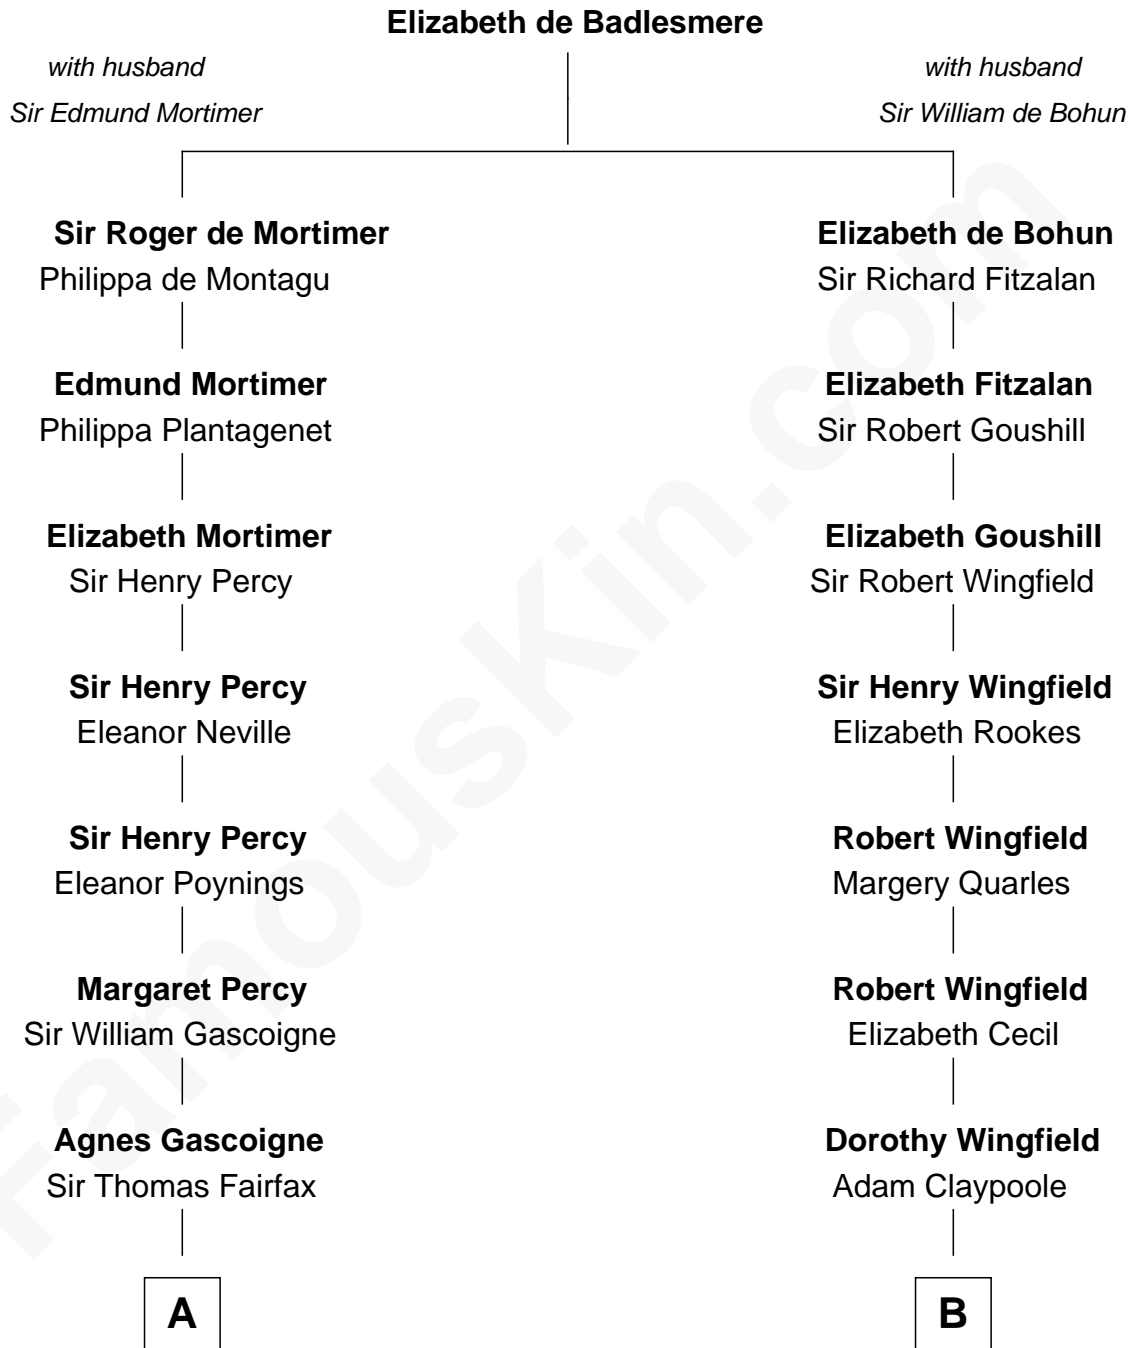

FamousKin.com
Relationship Chart of
Catherine Middleton
Princess of Wales

16th cousin 5 times removed of

Gloria Vanderbilt
Fashion Designer

C

Francis Martineau Lupton

Harriet Albina Davis

Olive Christina Lupton

Richard Noel Middleton

Peter Francis Middleton

Valerie Glassborow

Michael Francis Middleton

Carole Elizabeth Goldsmith

Catherine Middleton

Princess of Wales

FamousKin.com