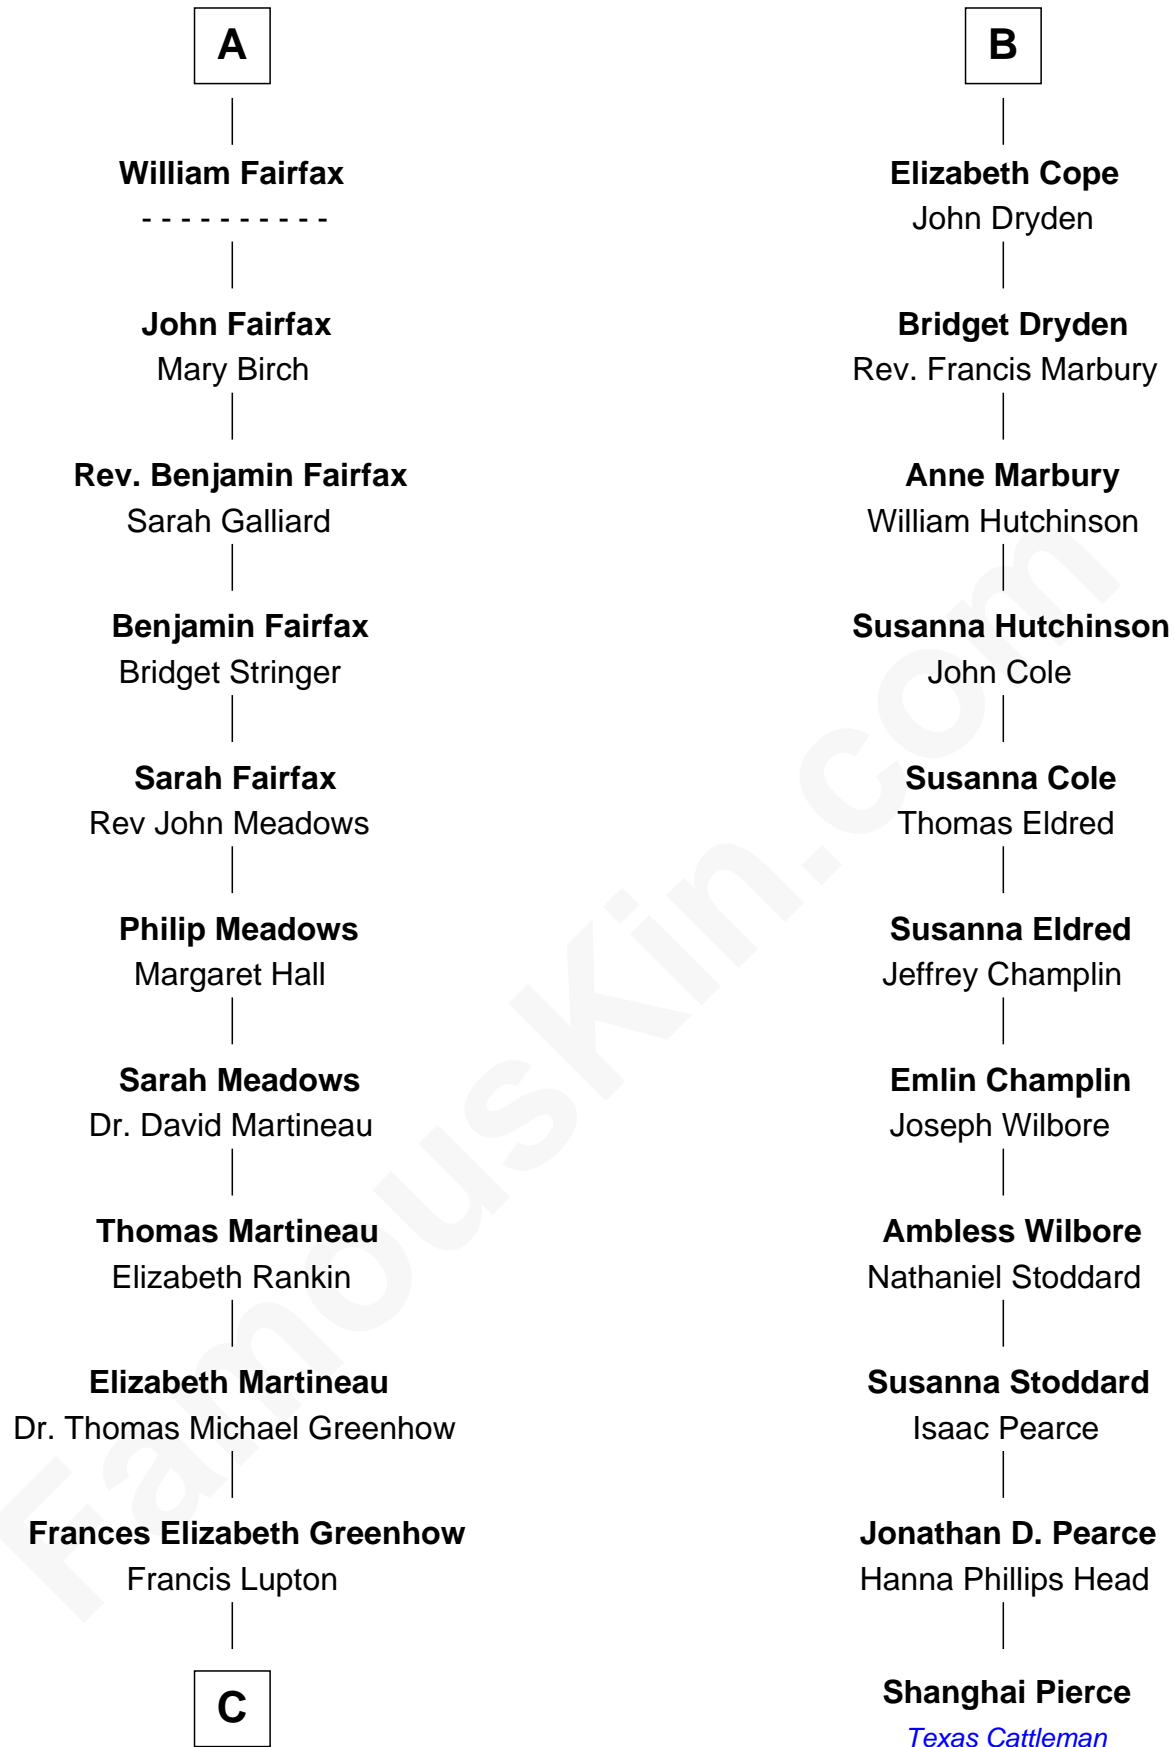

**FamousKin.com**  
**Relationship Chart of**  
**Catherine Middleton**  
*Princess of Wales*

17th cousin 4 times removed of

**Shanghai Pierce**  
*Texas Cattleman*

**C**

Francis Martineau Lupton

Harriet Albina Davis

Olive Christina Lupton

Richard Noel Middleton

Peter Francis Middleton

Valerie Glassborow

Michael Francis Middleton

Carole Elizabeth Goldsmith

Catherine Middleton

*Princess of Wales*