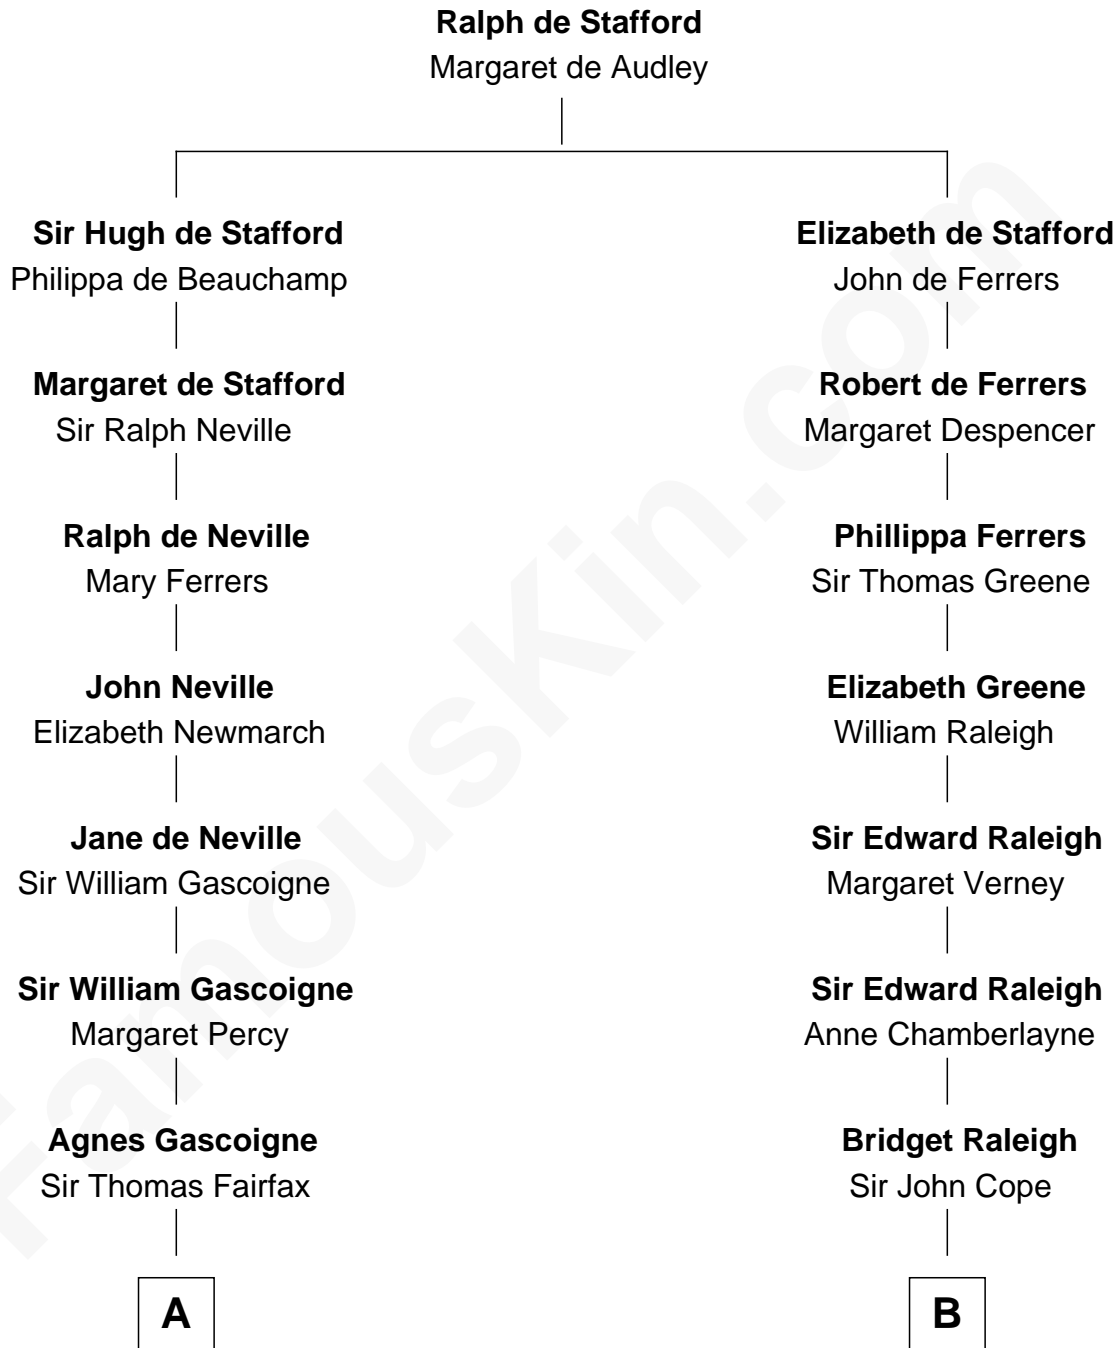

**FamousKin.com**  
**Relationship Chart of**  
**Catherine Middleton**  
*Princess of Wales*

17th cousin 4 times removed of

**Shanghai Pierce**  
*Texas Cattleman*

**C**

Francis Martineau Lupton

Harriet Albina Davis

Olive Christina Lupton

Richard Noel Middleton

Peter Francis Middleton

Valerie Glassborow

Michael Francis Middleton

Carole Elizabeth Goldsmith

Catherine Middleton

*Princess of Wales*