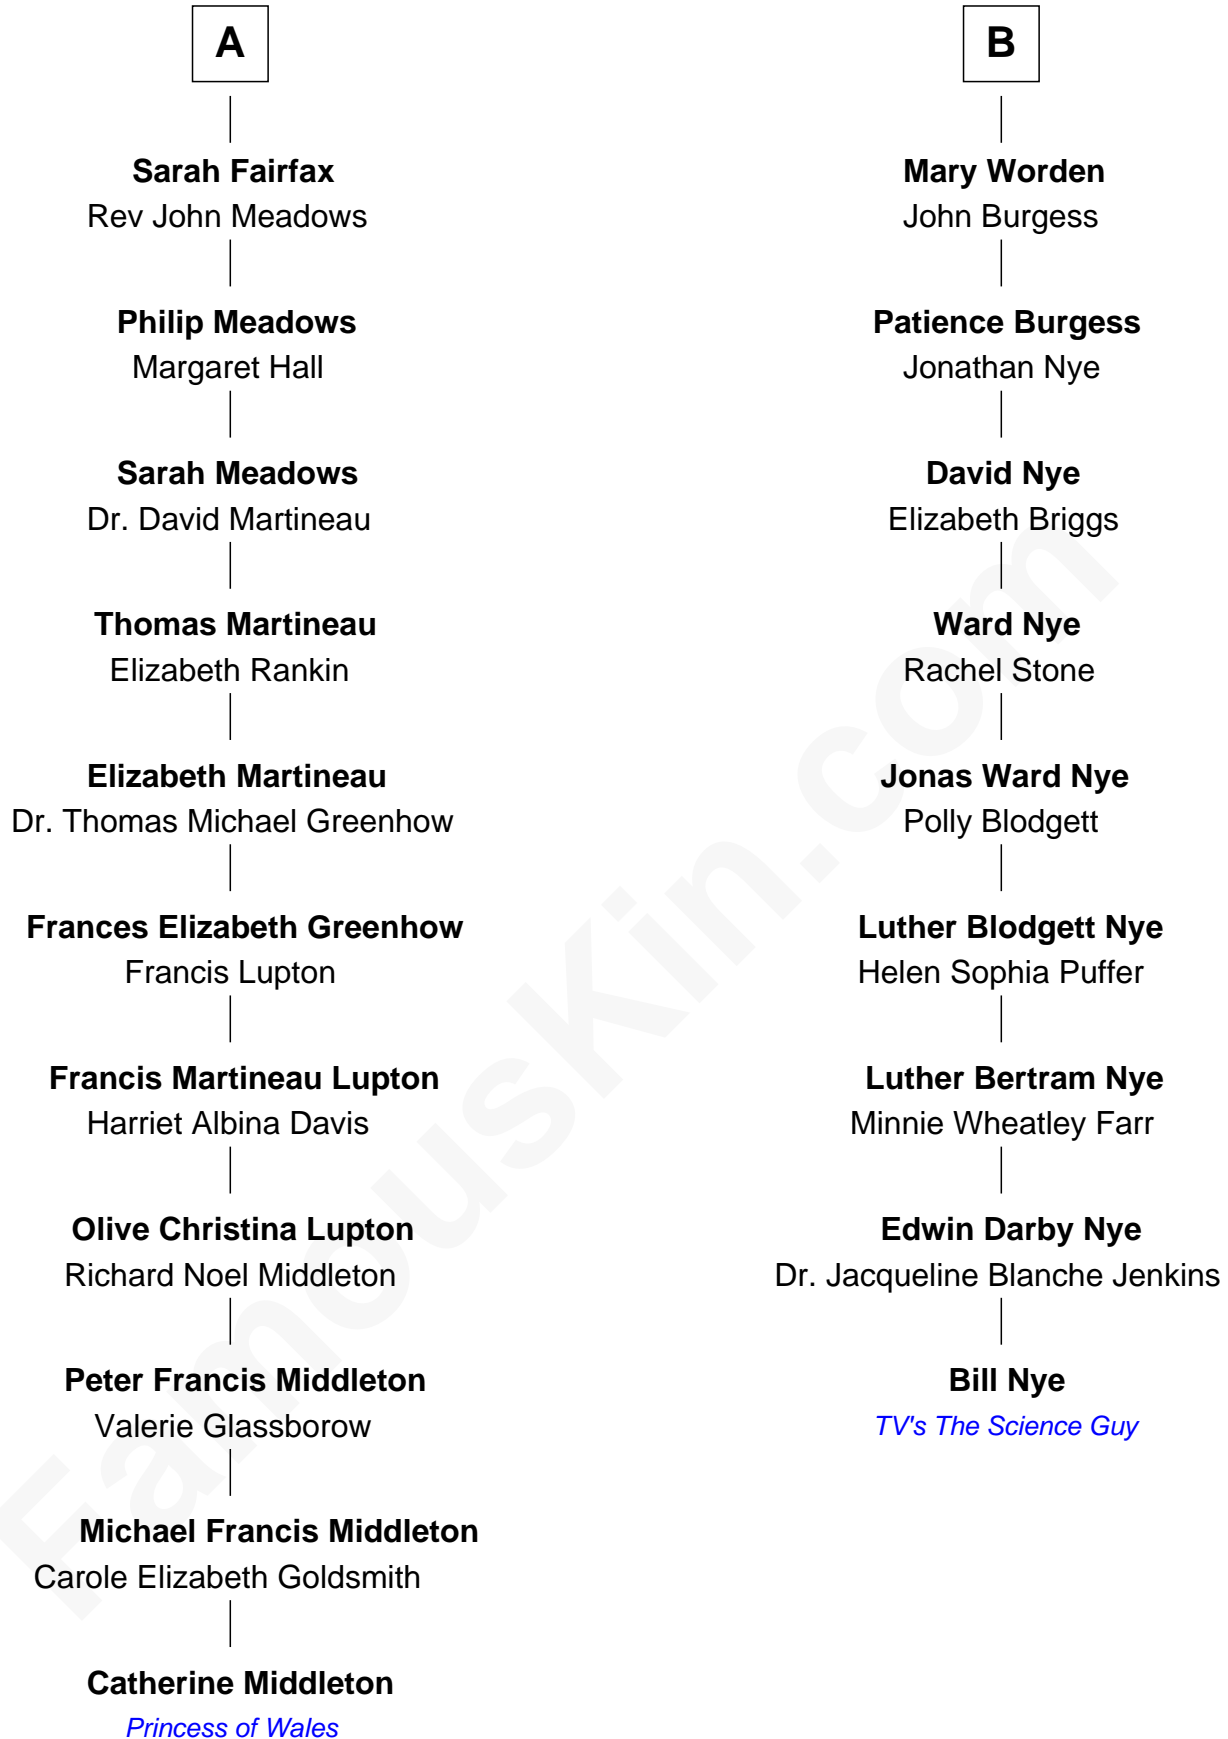

FamousKin.com
Relationship Chart of
Catherine Middleton
Princess of Wales

15th cousin 2 times removed of

Bill Nye
TV's The Science Guy

Catherine Middleton photo by [Pat Pilon](#) ([CC BY 2.0](#))