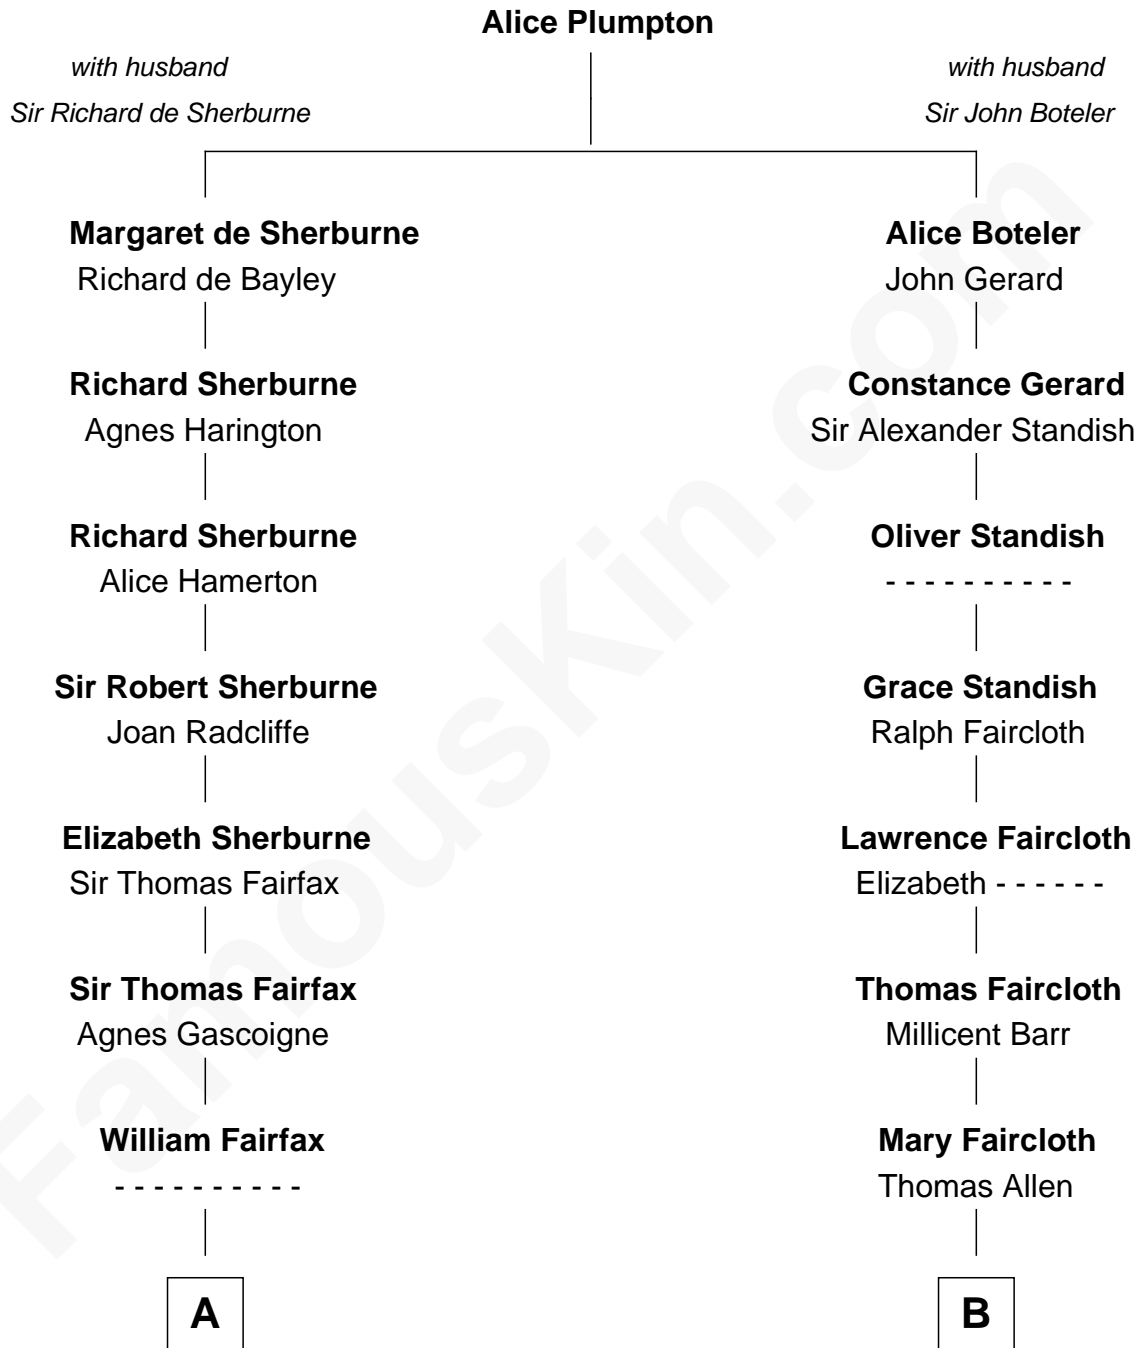

FamousKin.com

Relationship Chart of

Catherine Middleton

Princess of Wales

12th cousin 8 times removed of

John Hancock

Signer of the Declaration of Independence

C

—
Olive Christina Lupton

Richard Noel Middleton

—
Peter Francis Middleton

Valerie Glassborow

—
Michael Francis Middleton

Carole Elizabeth Goldsmith

—
Catherine Middleton

Princess of Wales