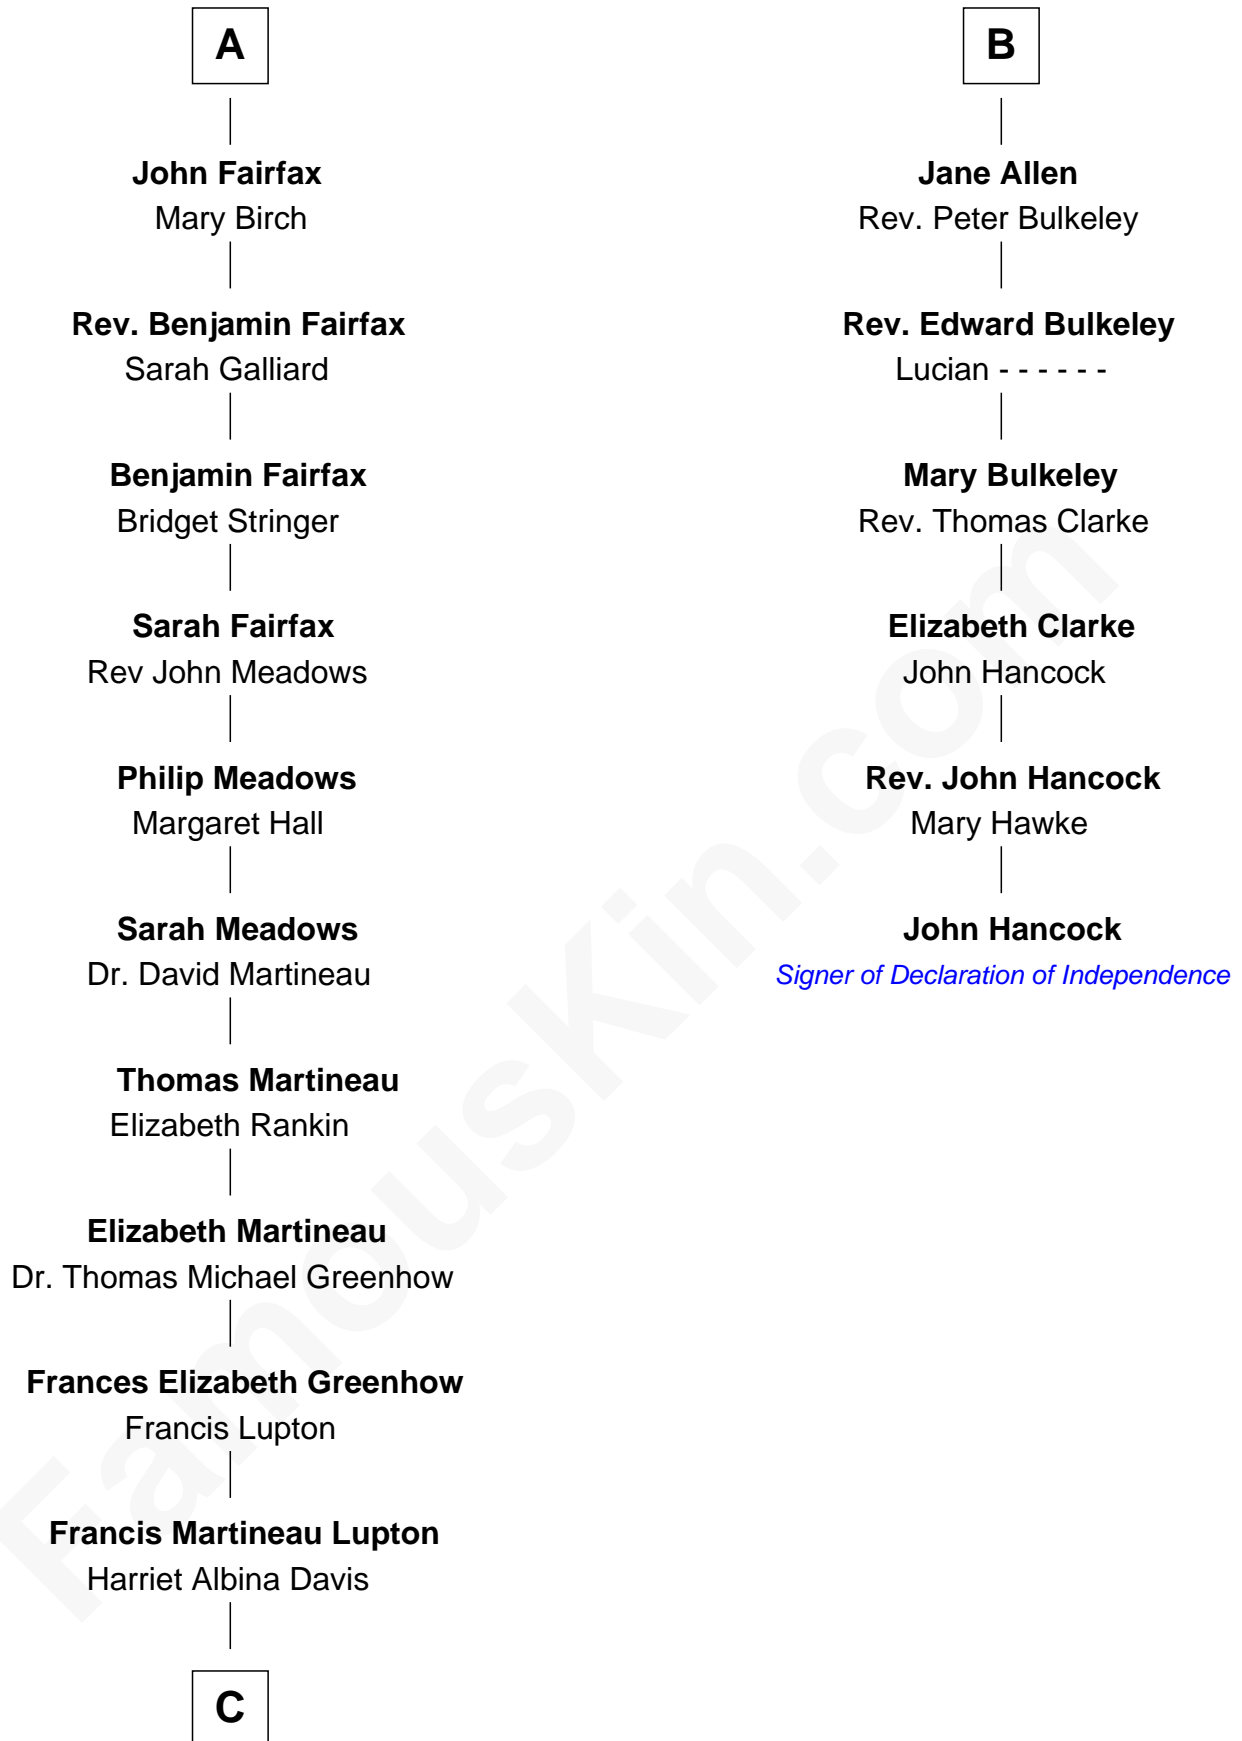

FamousKin.com

Relationship Chart of

Catherine Middleton

Princess of Wales

12th cousin 8 times removed of

John Hancock

Signer of the Declaration of Independence

C

—
Olive Christina Lupton

Richard Noel Middleton

—
Peter Francis Middleton

Valerie Glassborow

—
Michael Francis Middleton

Carole Elizabeth Goldsmith

—
Catherine Middleton

Princess of Wales