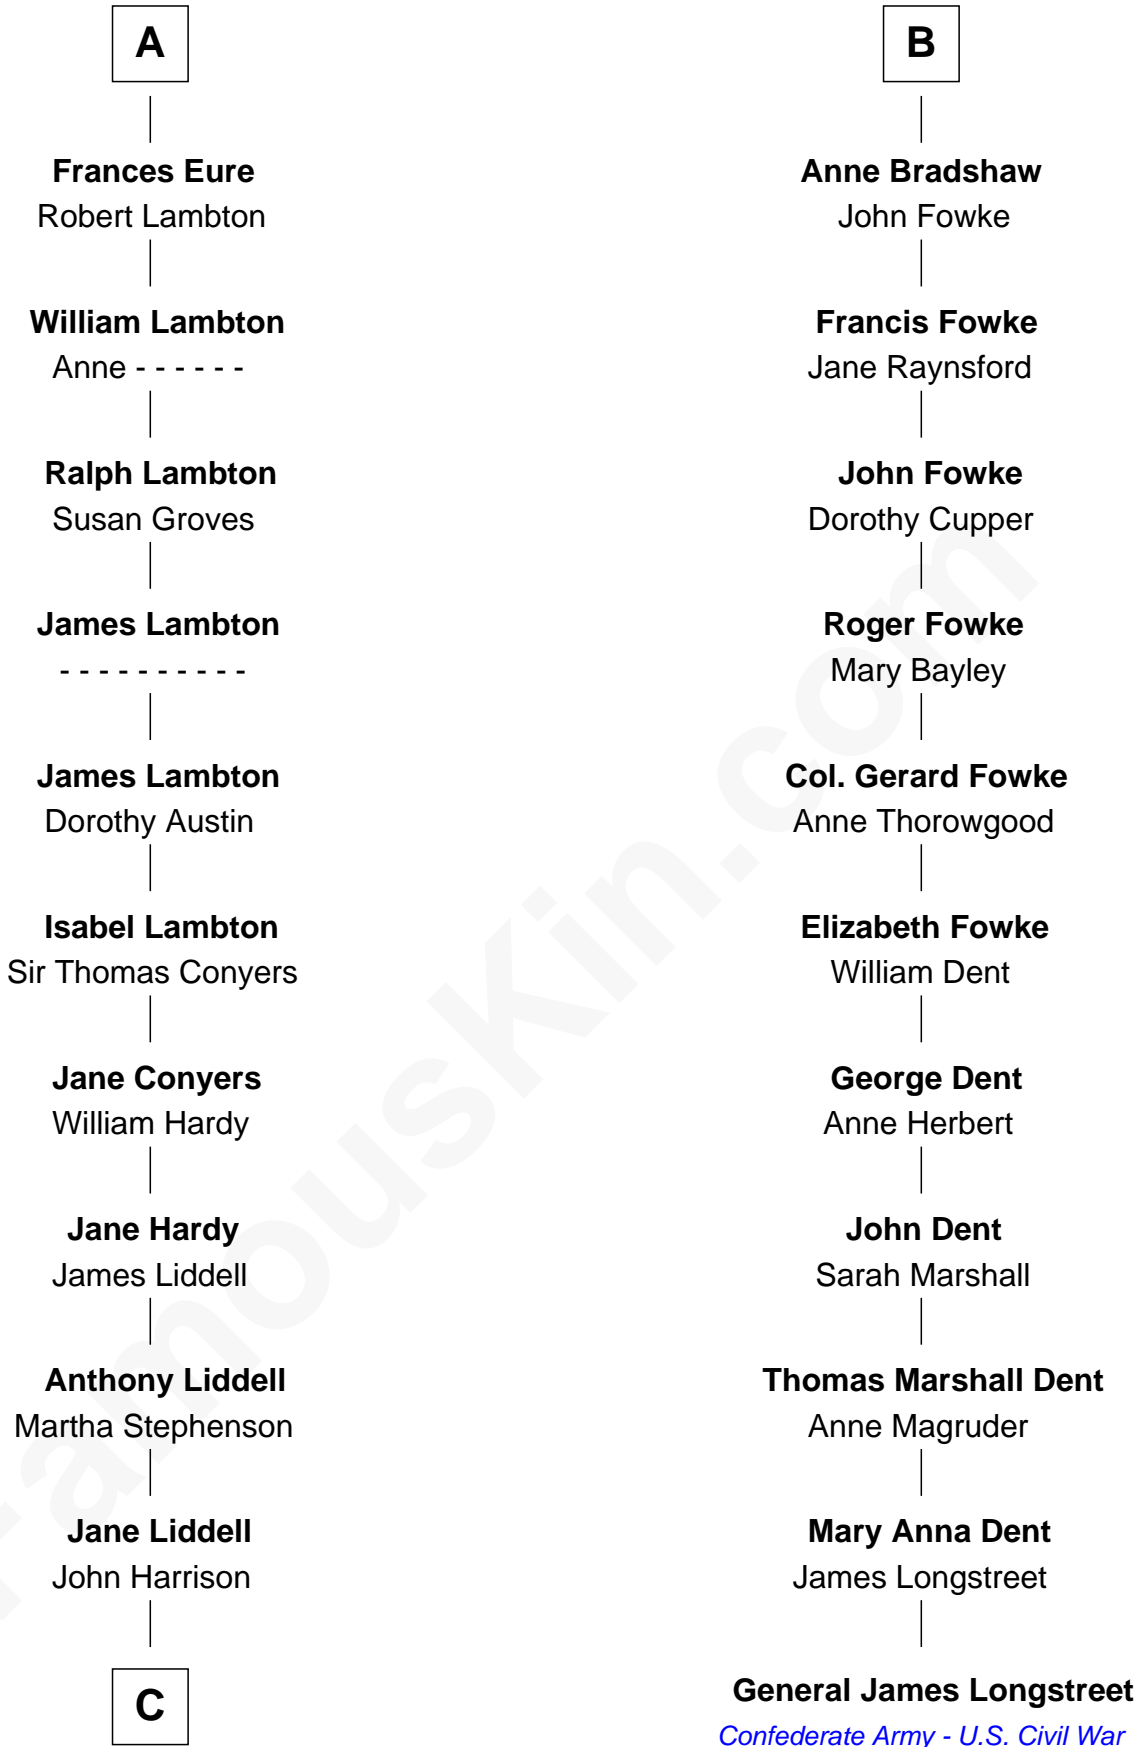

FamousKin.com
Relationship Chart of
Catherine Middleton
Princess of Wales

17th cousin 4 times removed of
General James Longstreet
Confederate Army - U.S. Civil War

C

John Harrison

Jane Hill

Thomas Harrison

Elizabeth Mary Temple

Dorothy Harrison

Ronald John James Goldsmith

Carole Elizabeth Goldsmith

Michael Francis Middleton

Catherine Middleton

Princess of Wales

FamousKin.com