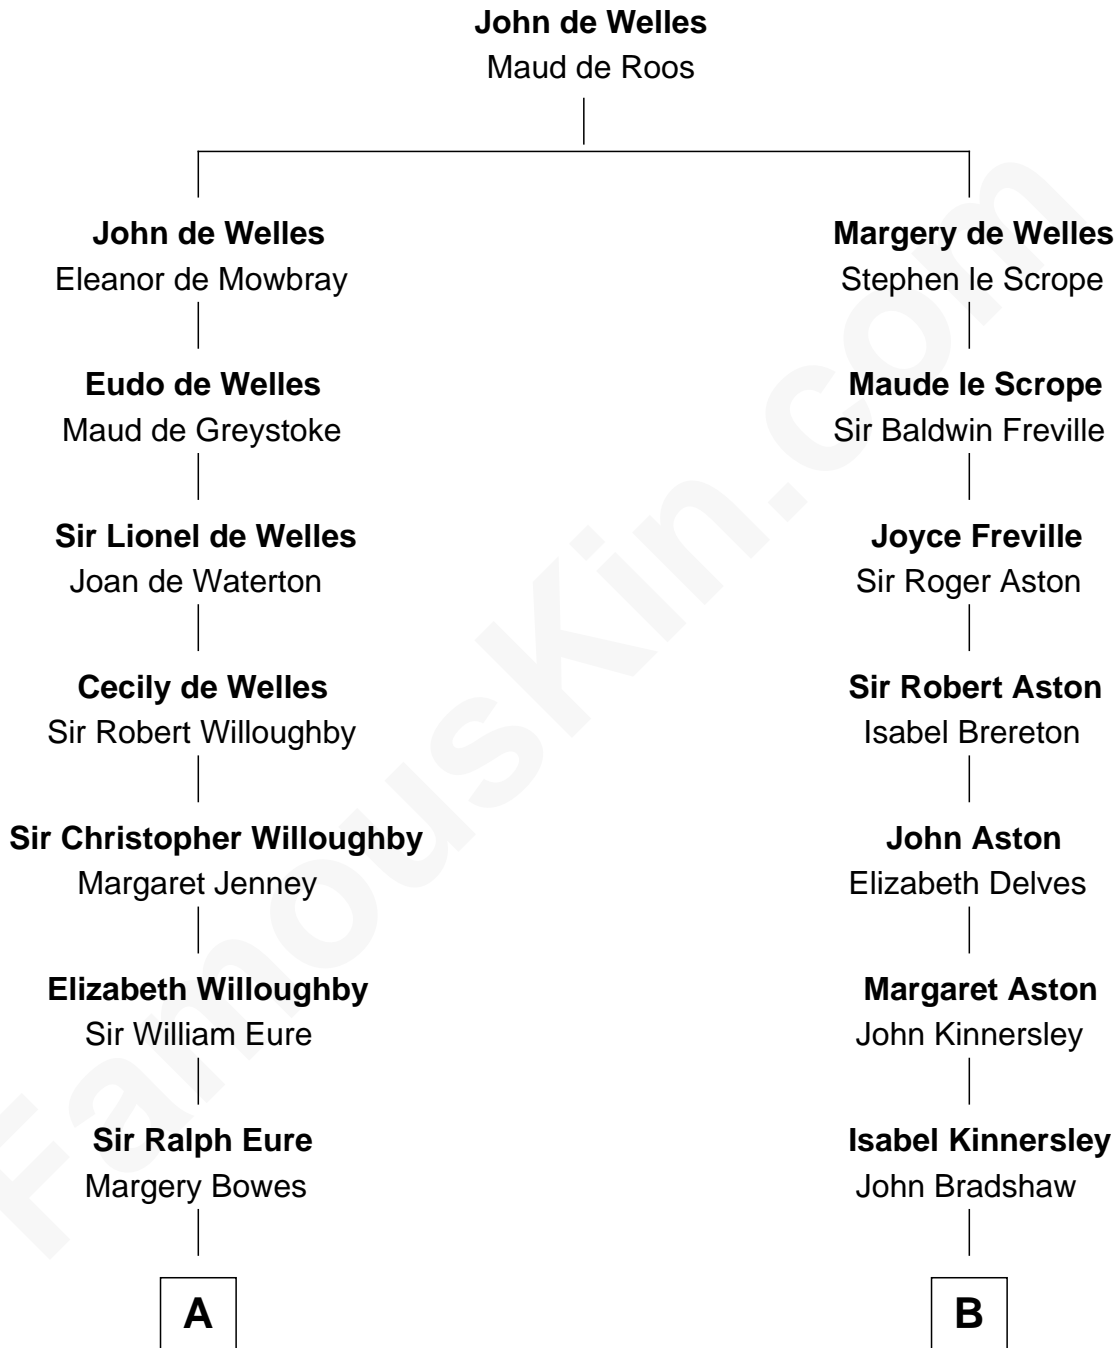

FamousKin.com
Relationship Chart of
Catherine Middleton
Princess of Wales

17th cousin 4 times removed of
General James Longstreet
Confederate Army - U.S. Civil War

C

John Harrison

Jane Hill

Thomas Harrison

Elizabeth Mary Temple

Dorothy Harrison

Ronald John James Goldsmith

Carole Elizabeth Goldsmith

Michael Francis Middleton

Catherine Middleton

Princess of Wales

FamousKin.com