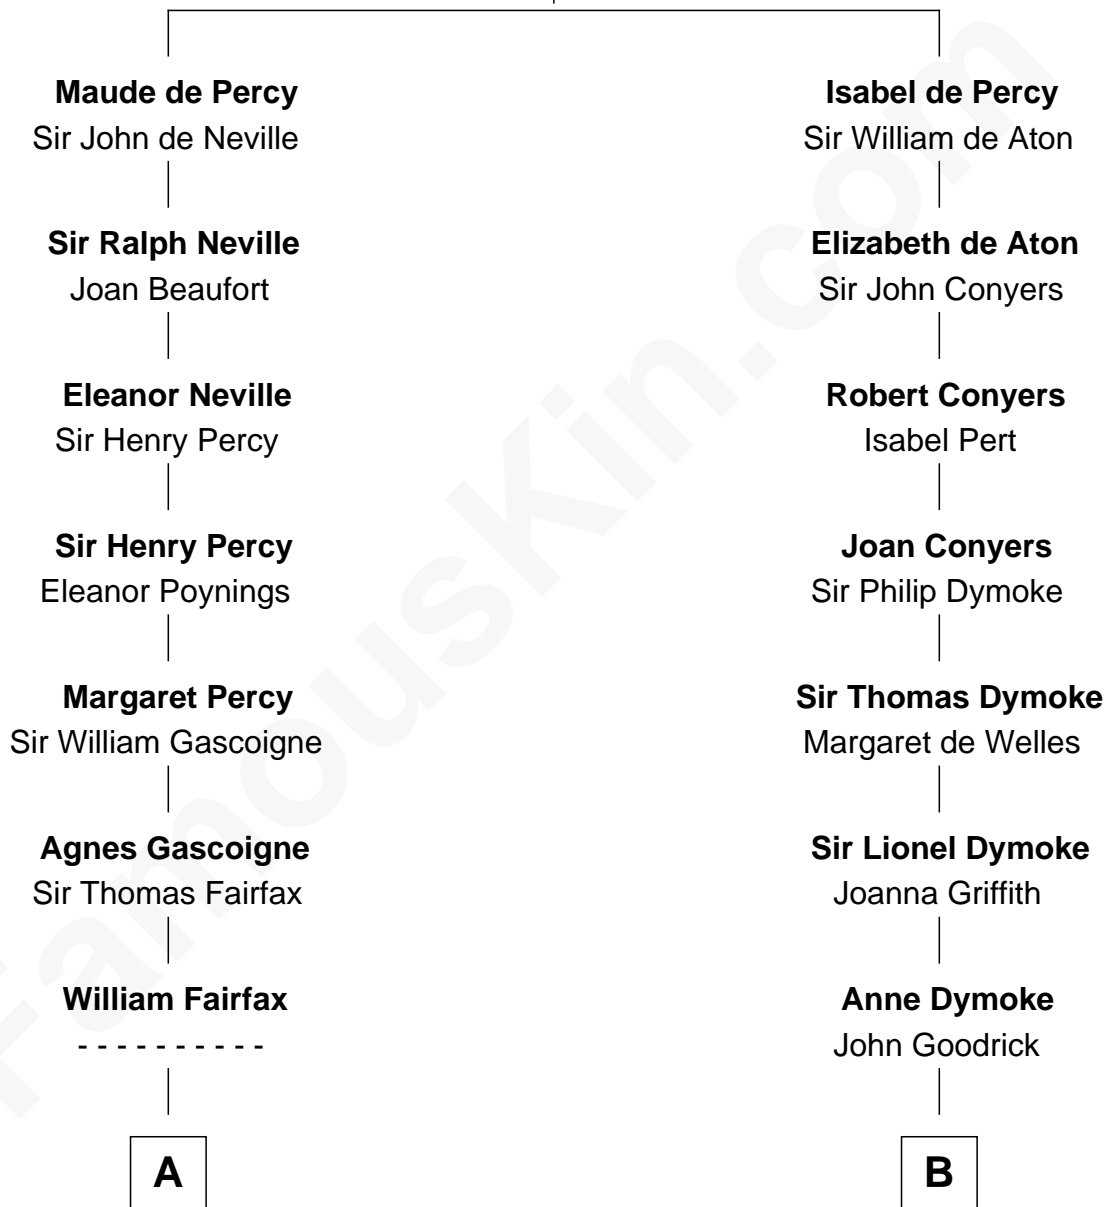

FamousKin.com Relationship Chart of

Catherine Middleton

Princess of Wales

20th cousin of

Lucille Ball

TV Actress - "I Love Lucy"

Sir Henry de Percy

Idoine de Clifford

C

Olive Christina Lupton
Richard Noel Middleton

Peter Francis Middleton
Valerie Glassborow

Michael Francis Middleton
Carole Elizabeth Goldsmith

Catherine Middleton
Princess of Wales

D

George Osborn Durrell
Anne Jane Jewell