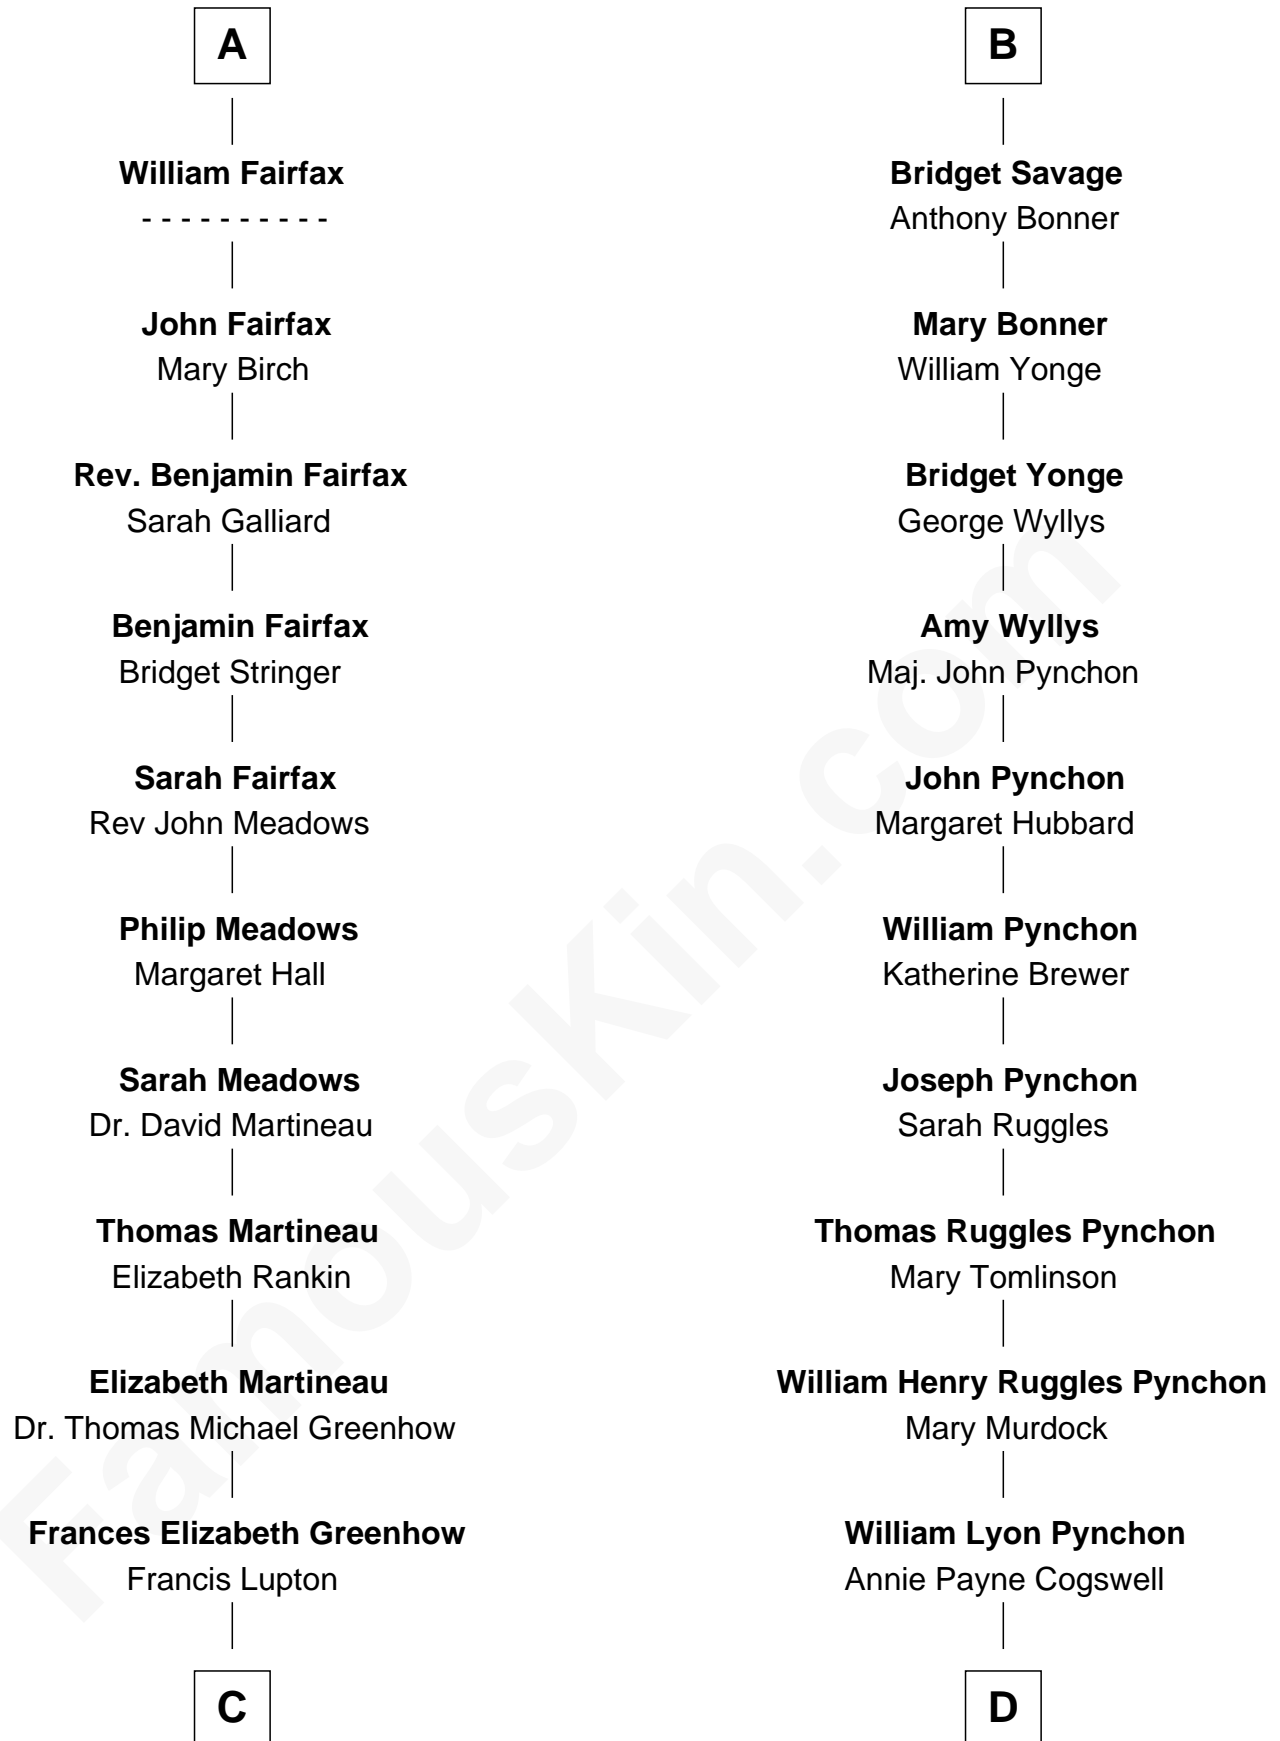

FamousKin.com
Relationship Chart of
Catherine Middleton
Princess of Wales

19th cousin 2 times removed of
Thomas Pynchon
American Novelist

Henry Plantagenet
Maud de Chaworth

Mary Plantagenet
Henry de Percy

Sir Henry Percy
Margaret de Neville

Sir Henry Percy
Elizabeth Mortimer

Sir Henry Percy
Eleanor Neville

Sir Henry Percy
Eleanor Poynings

Margaret Percy
Sir William Gascoigne

Agnes Gascoigne
Sir Thomas Fairfax

A

Eleanor Plantagenet
Richard Fitzalan

Sir Richard Fitzalan
Elizabeth de Bohun

Elizabeth Fitzalan
Sir Robert Goushill

Joan Goushill
Sir Thomas Stanley

Katherine Stanley
Sir John Savage

Sir Christopher Savage
Anne Stanley

Sir Christopher Savage
Anne Lygon

B

C

Francis Martineau Lupton

Harriet Albina Davis

Olive Christina Lupton

Richard Noel Middleton

Peter Francis Middleton