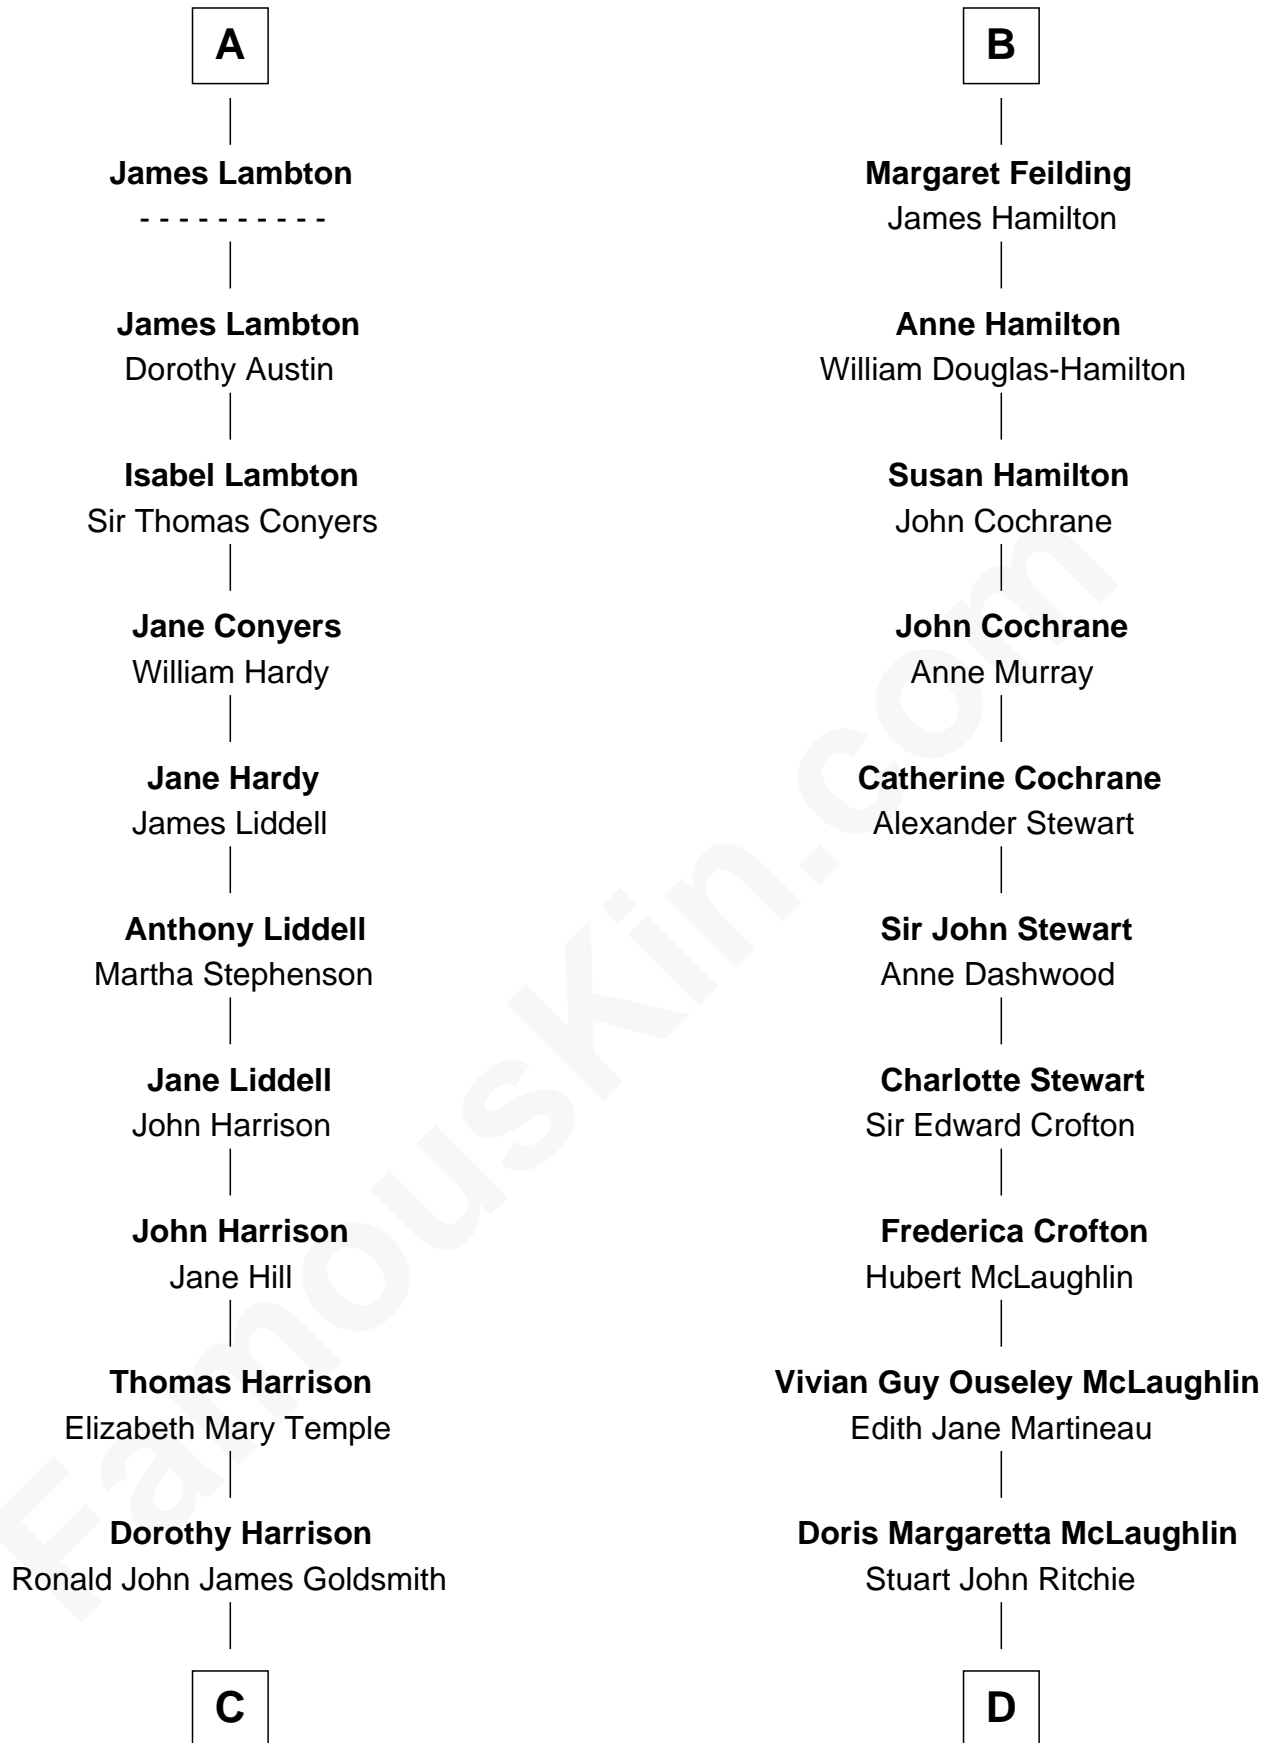

FamousKin.com

Relationship Chart of

Catherine Middleton

Princess of Wales

18th cousin of

Guy Ritchie

British Filmmaker

Sir William FitzHugh

Margery Willoughby

FamousKin.com