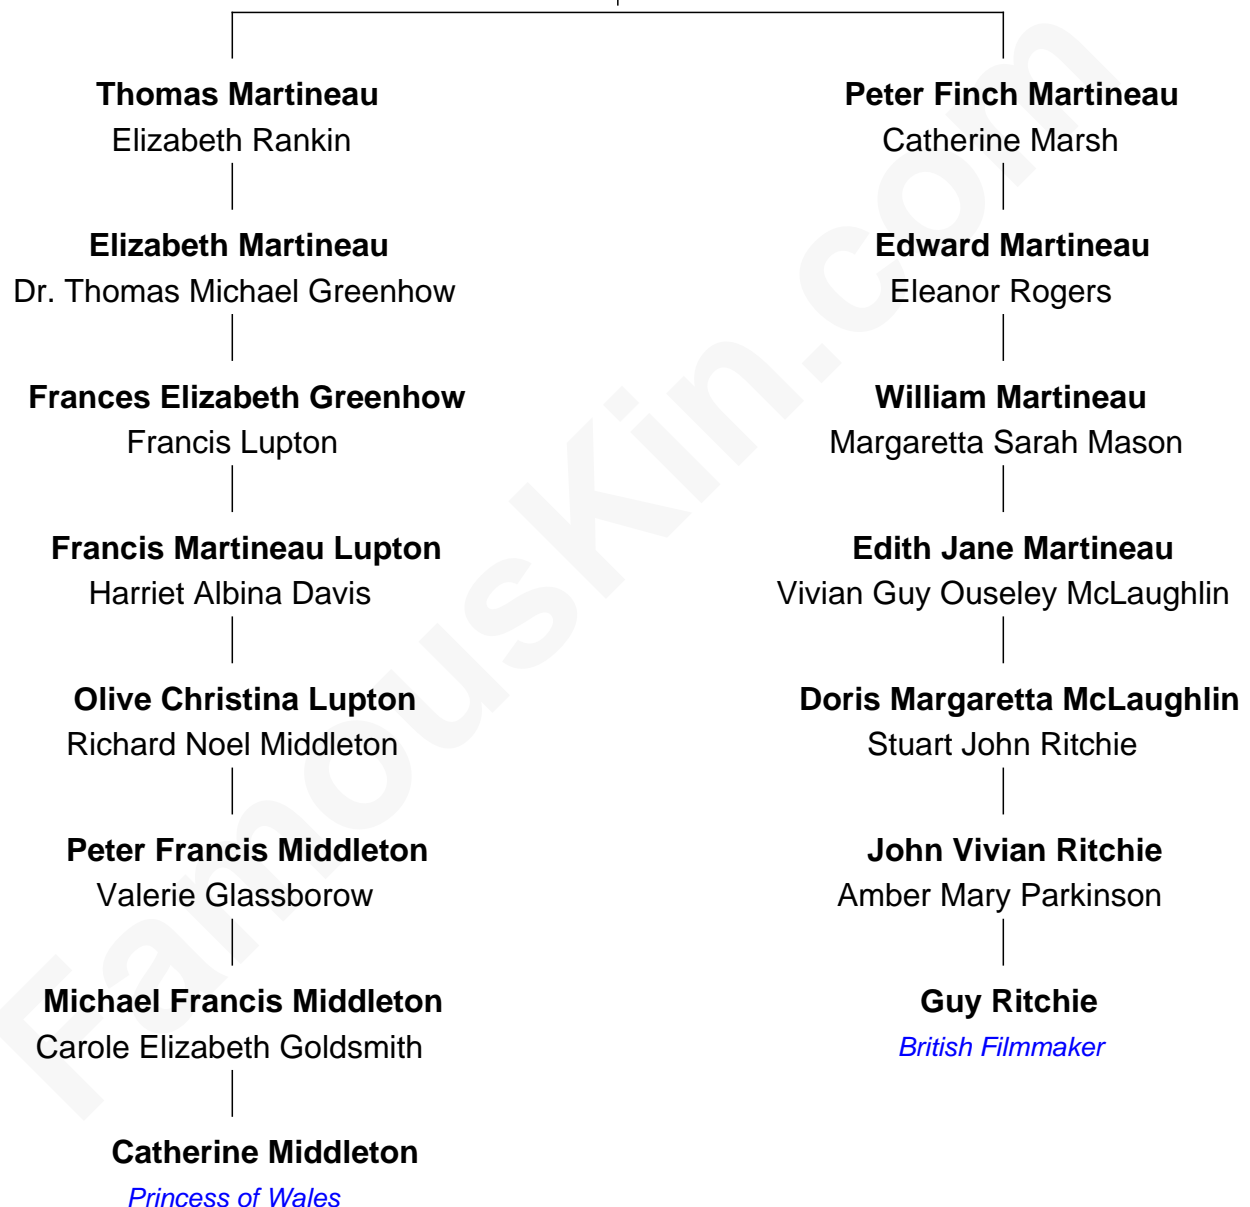

FamousKin.com
Relationship Chart of
Catherine Middleton

Princess of Wales

6th cousin 1 time removed of

Guy Ritchie

British Filmmaker

Dr. David Martineau

Sarah Meadows

Catherine Middleton photo by [Pat Pilon](#) [\(CC BY 2.0\)](#)

Guy Ritchie photo by [Georges Biard](#) [\(CC BY-SA 3.0\)](#)