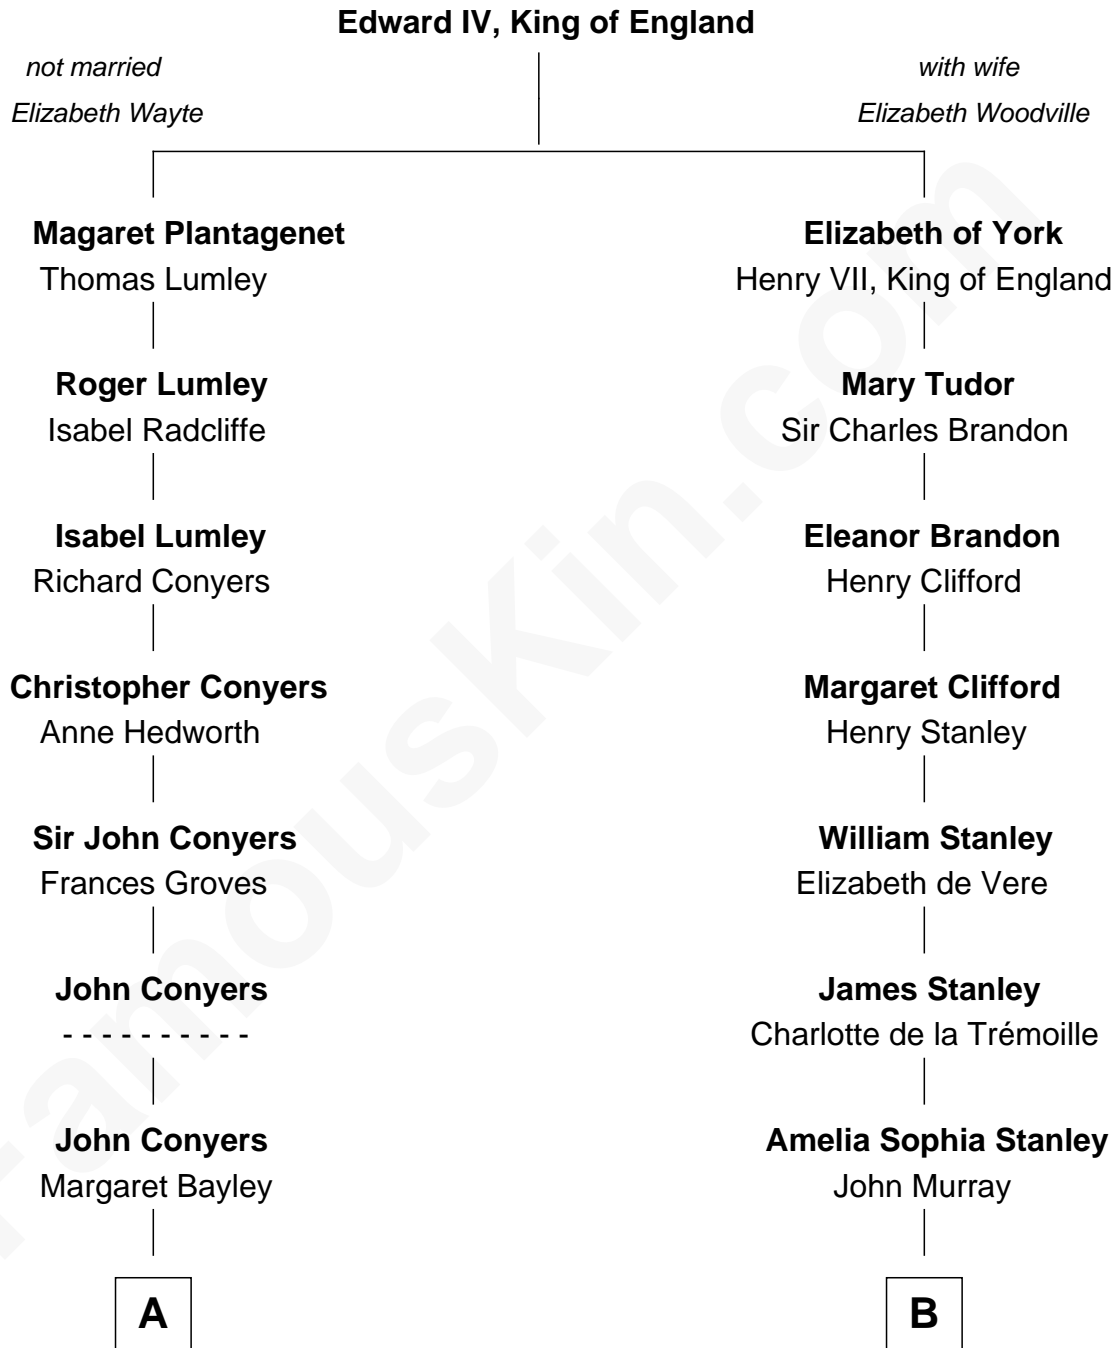

FamousKin.com

Relationship Chart of

Catherine Middleton

Princess of Wales

16th cousin 1 time removed of

Guy Ritchie
British Filmmaker

A

Sir Ralph Conyers