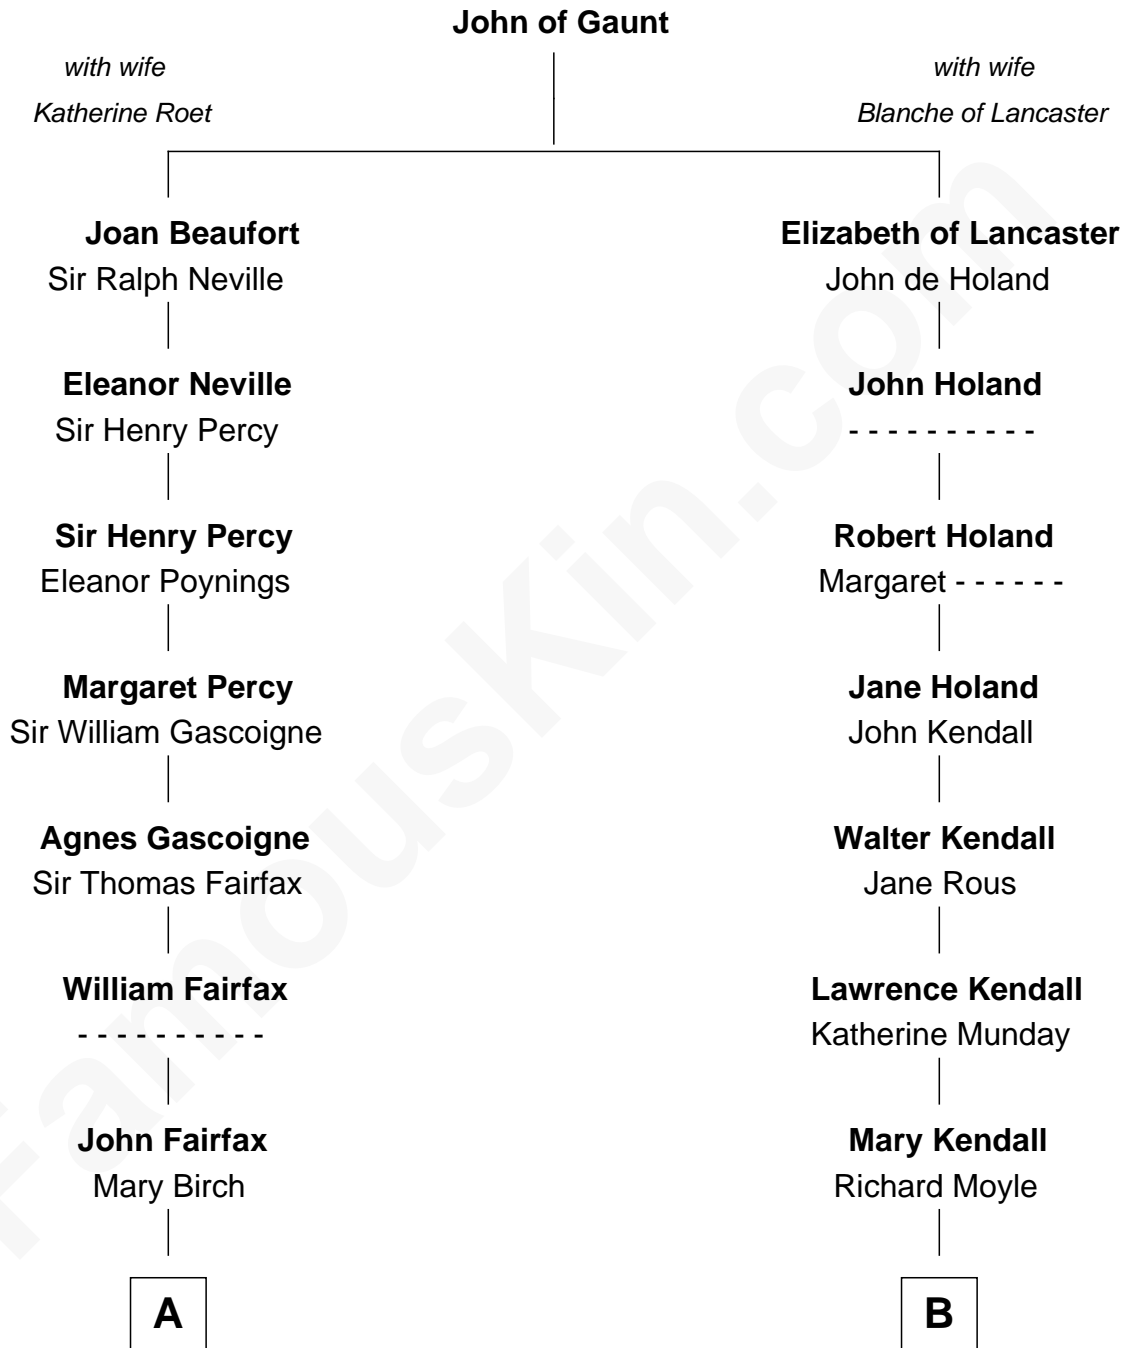

# FamousKin.com

## Relationship Chart of

### Catherine Middleton

*Princess of Wales*

17th cousin 2 times removed of

**Buckminster Fuller**  
*Author, Architect, and Inventor*

C

**Peter Francis Middleton**

Valerie Glassborow

**Michael Francis Middleton**