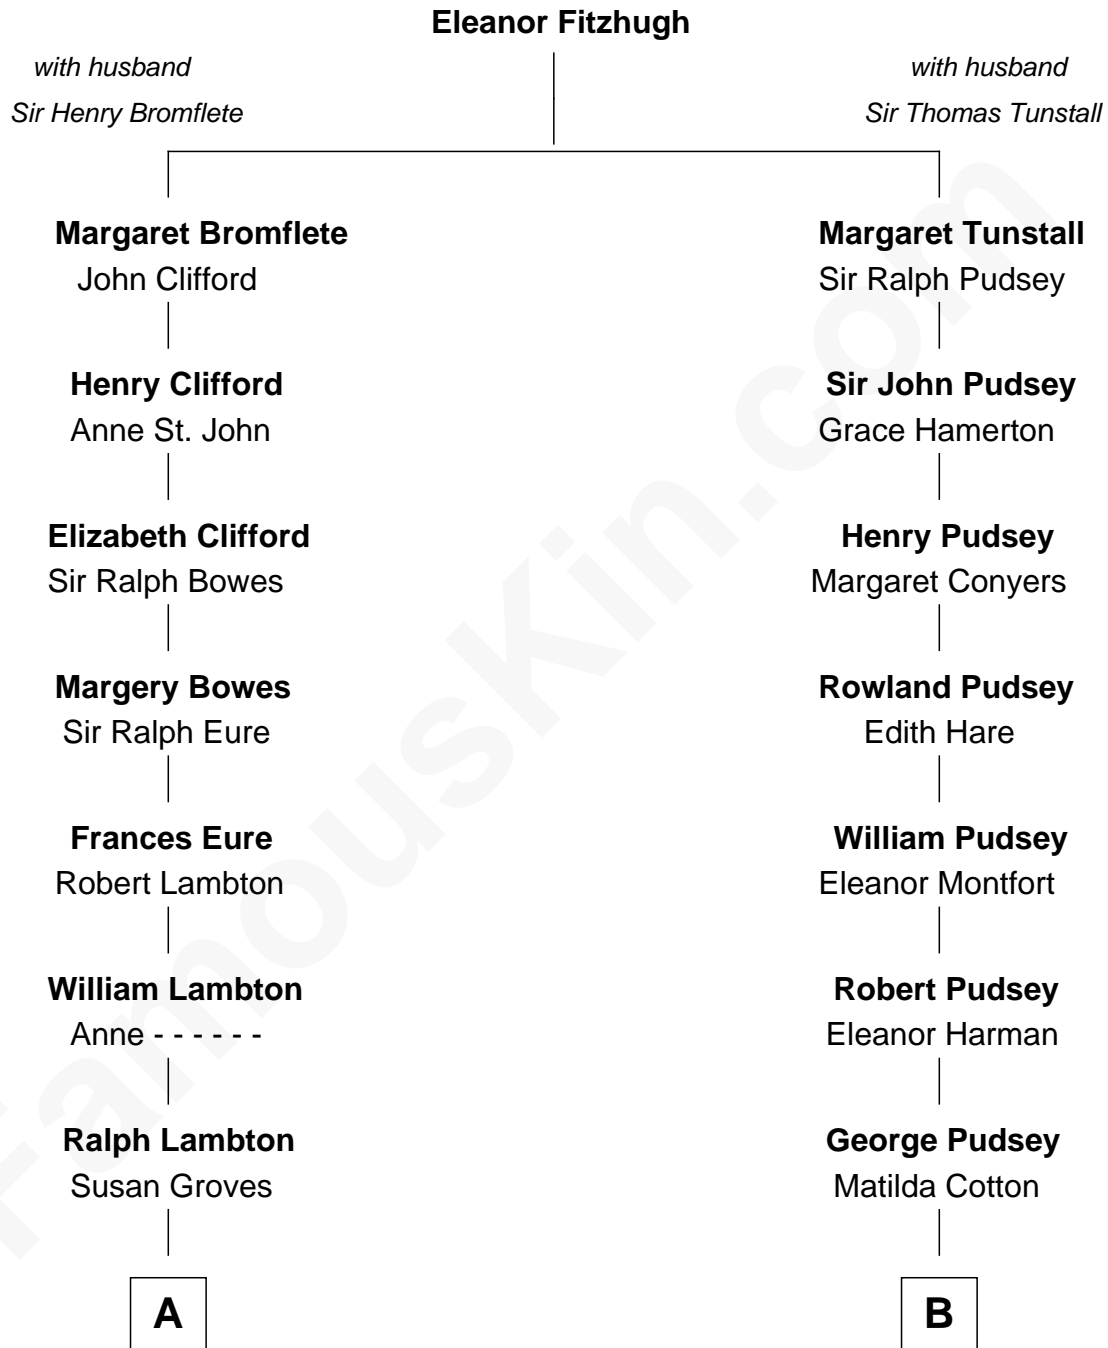

FamousKin.com
Relationship Chart of
Catherine Middleton
Princess of Wales

17th cousin 1 time removed of

Thomas Hunt Morgan
Nobel Prize Winner in Physiology or Medicine

C

Carole Elizabeth Goldsmith

Michael Francis Middleton

Catherine Middleton

Princess of Wales

FamousKin.com