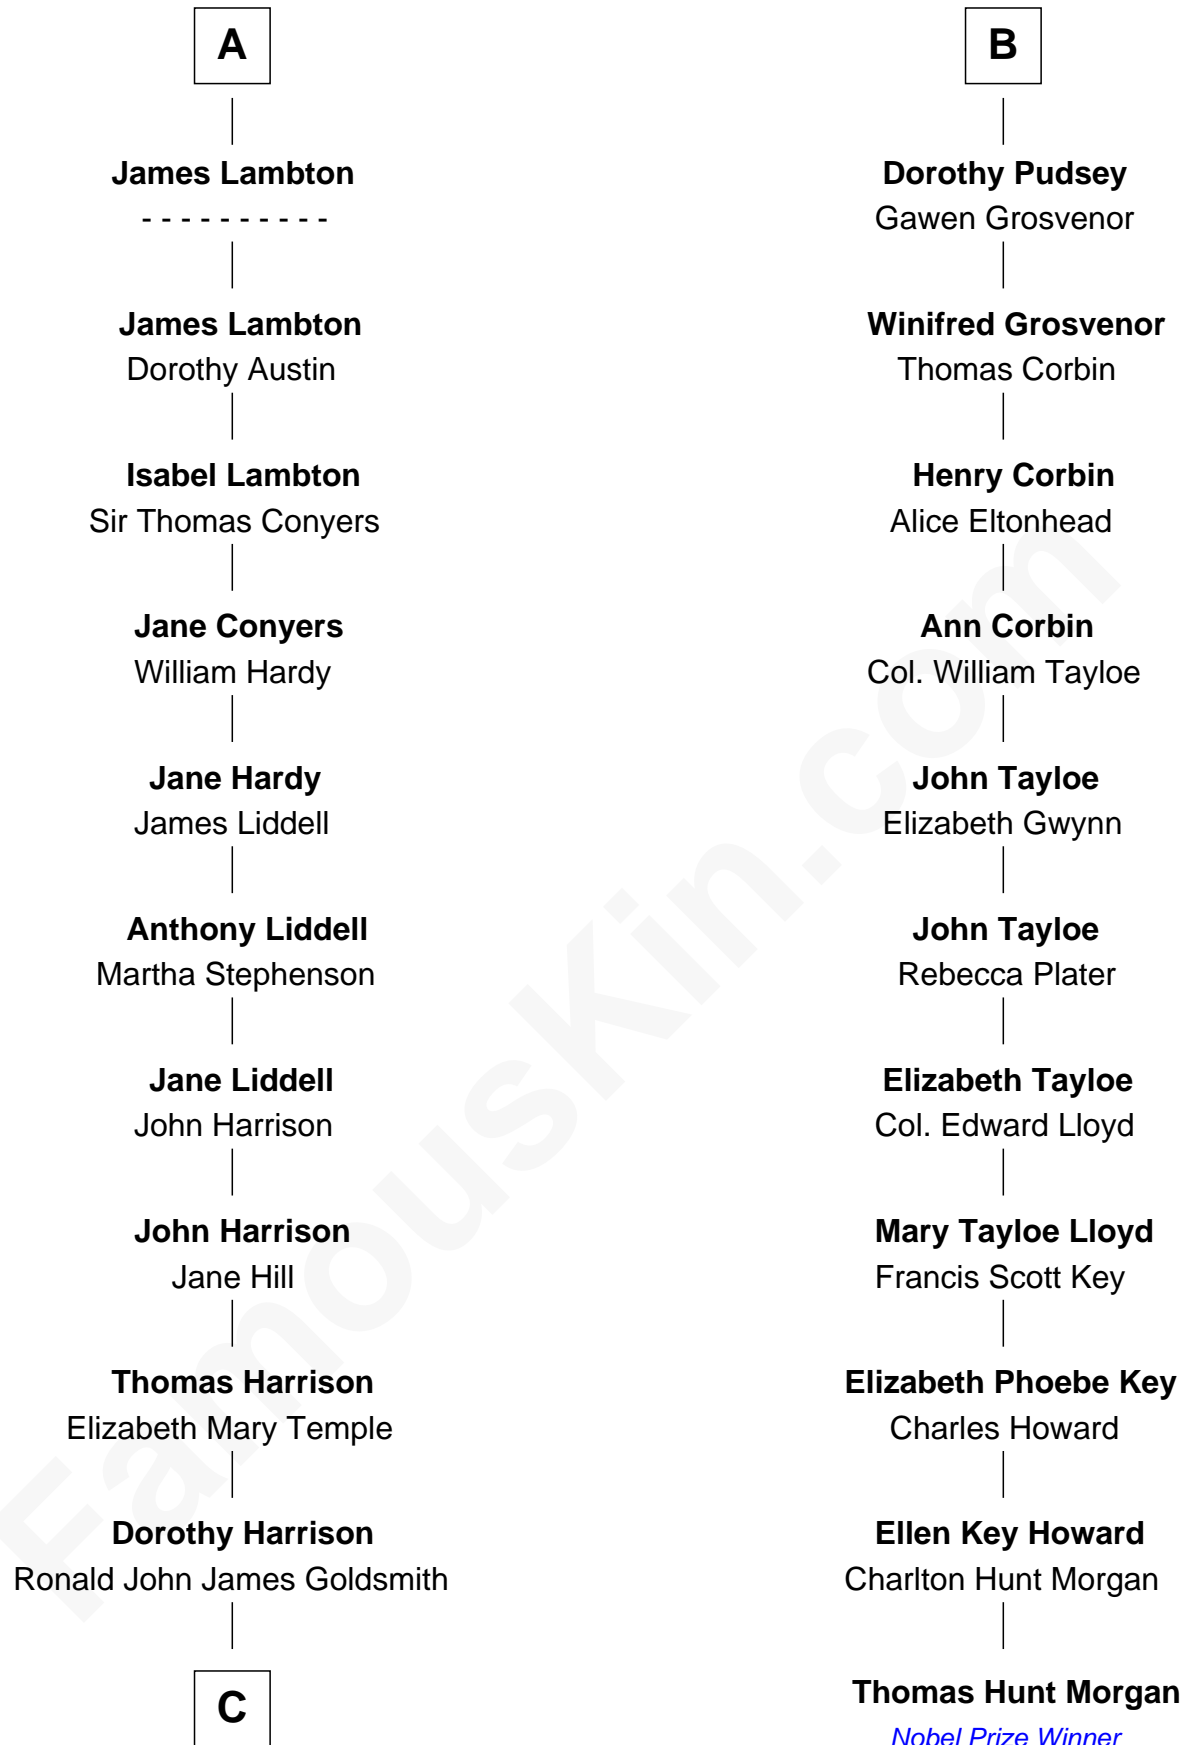

FamousKin.com
Relationship Chart of
Catherine Middleton
Princess of Wales

17th cousin 1 time removed of

Thomas Hunt Morgan
Nobel Prize Winner in Physiology or Medicine

C

Carole Elizabeth Goldsmith

Michael Francis Middleton

Catherine Middleton

Princess of Wales

FamousKin.com