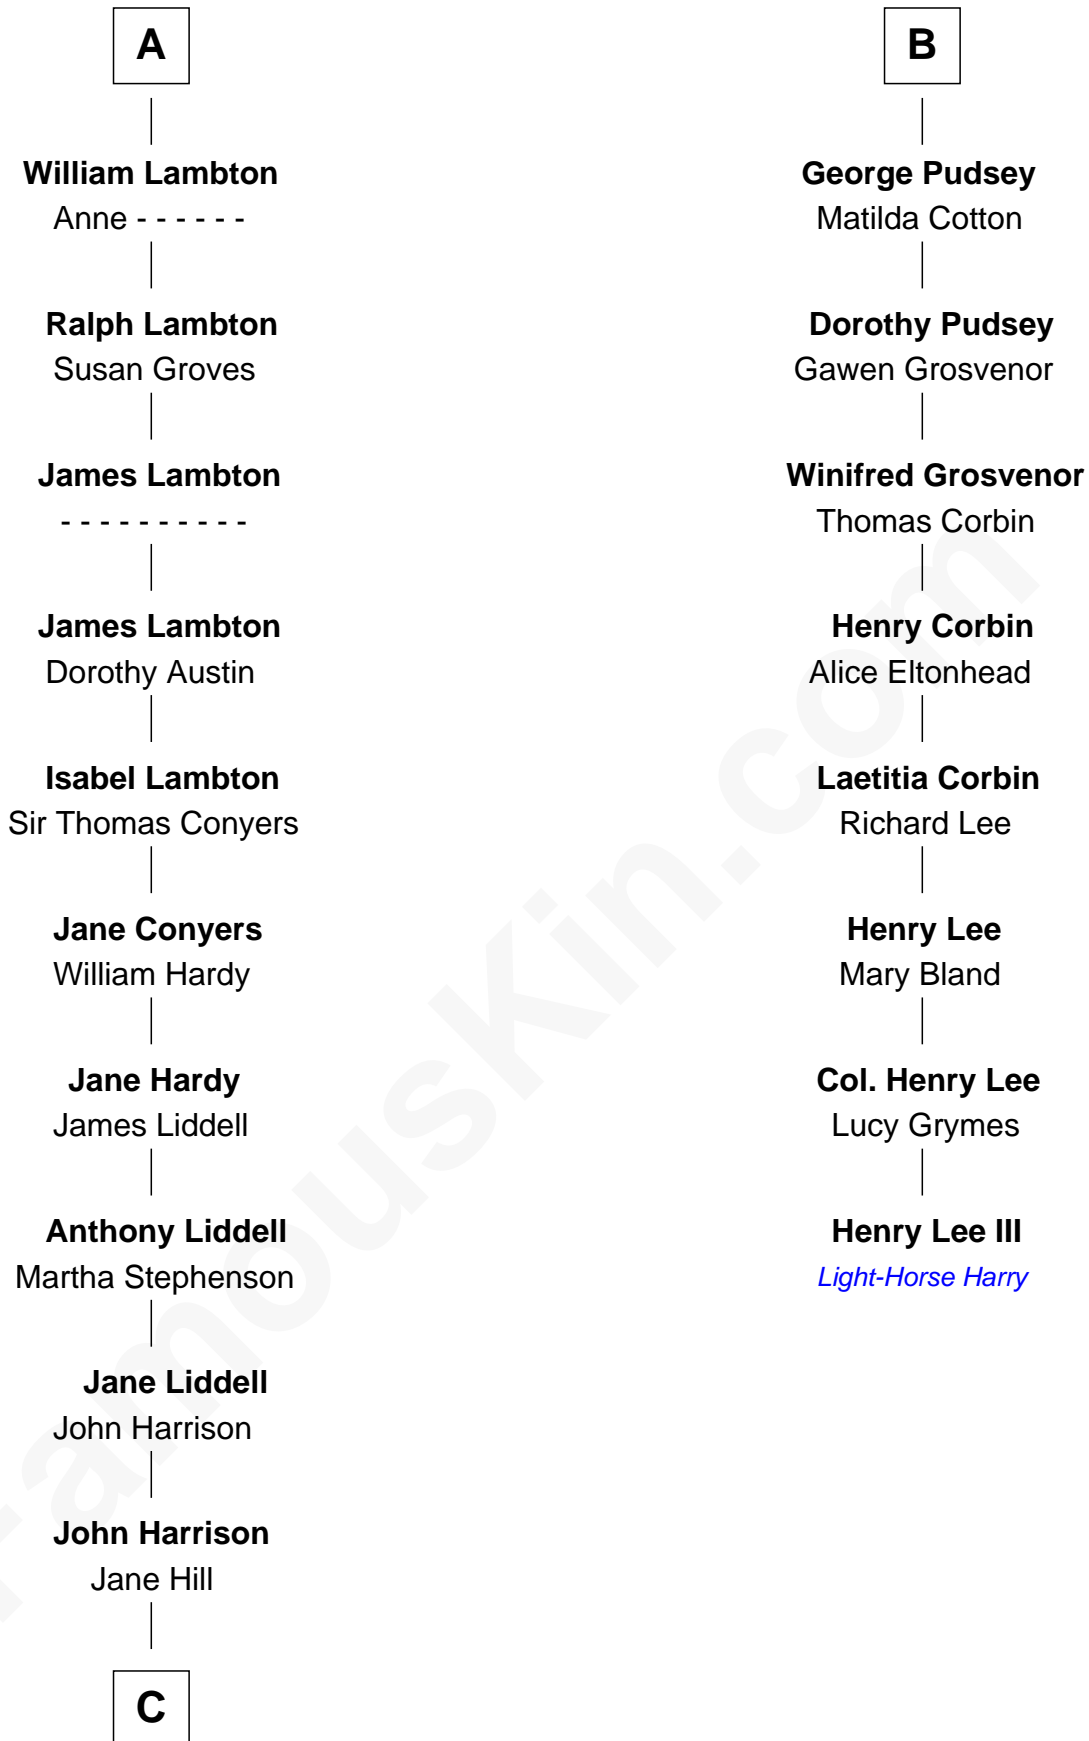

**FamousKin.com**  
**Relationship Chart of**  
**Catherine Middleton**  
*Princess of Wales*

**14th cousin 6 times removed of**  
**Henry Lee III**  
*9th Governor of Virginia*

**C**

—  
**Thomas Harrison**  
Elizabeth Mary Temple

—  
**Dorothy Harrison**  
Ronald John James Goldsmith

—  
**Carole Elizabeth Goldsmith**  
Michael Francis Middleton

—  
**Catherine Middleton**  
*Princess of Wales*

FamousKin.com