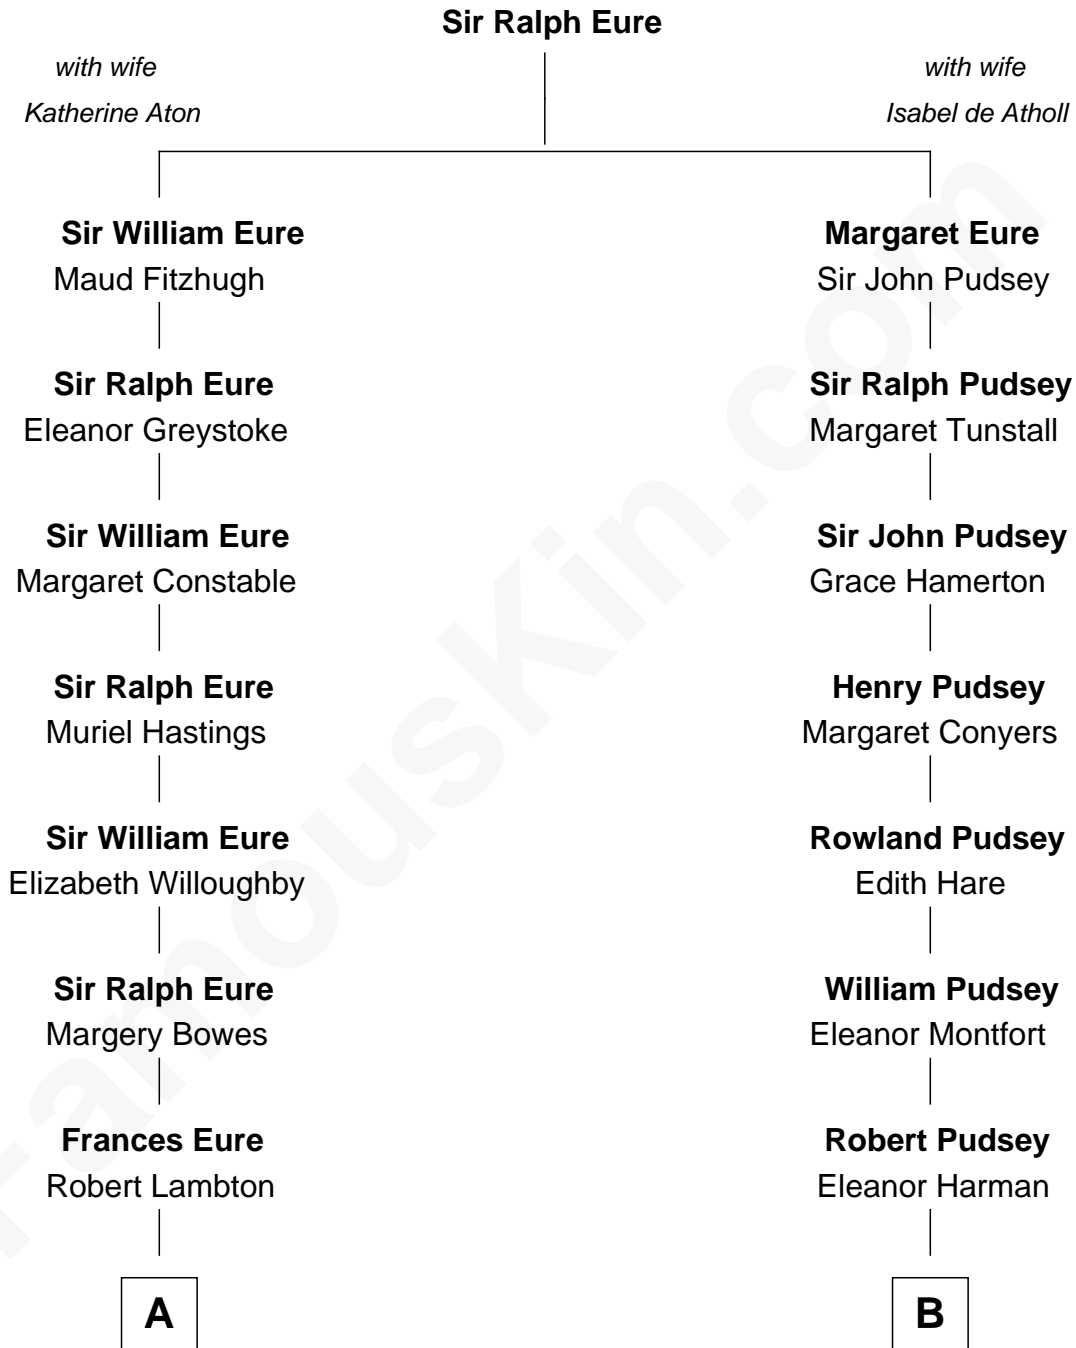

**FamousKin.com**  
**Relationship Chart of**  
**Catherine Middleton**  
*Princess of Wales*

**14th cousin 6 times removed of**  
**Henry Lee III**  
*9th Governor of Virginia*

**C**

—  
**Thomas Harrison**  
Elizabeth Mary Temple

—  
**Dorothy Harrison**  
Ronald John James Goldsmith

—  
**Carole Elizabeth Goldsmith**  
Michael Francis Middleton

—  
**Catherine Middleton**  
*Princess of Wales*

FamousKin.com