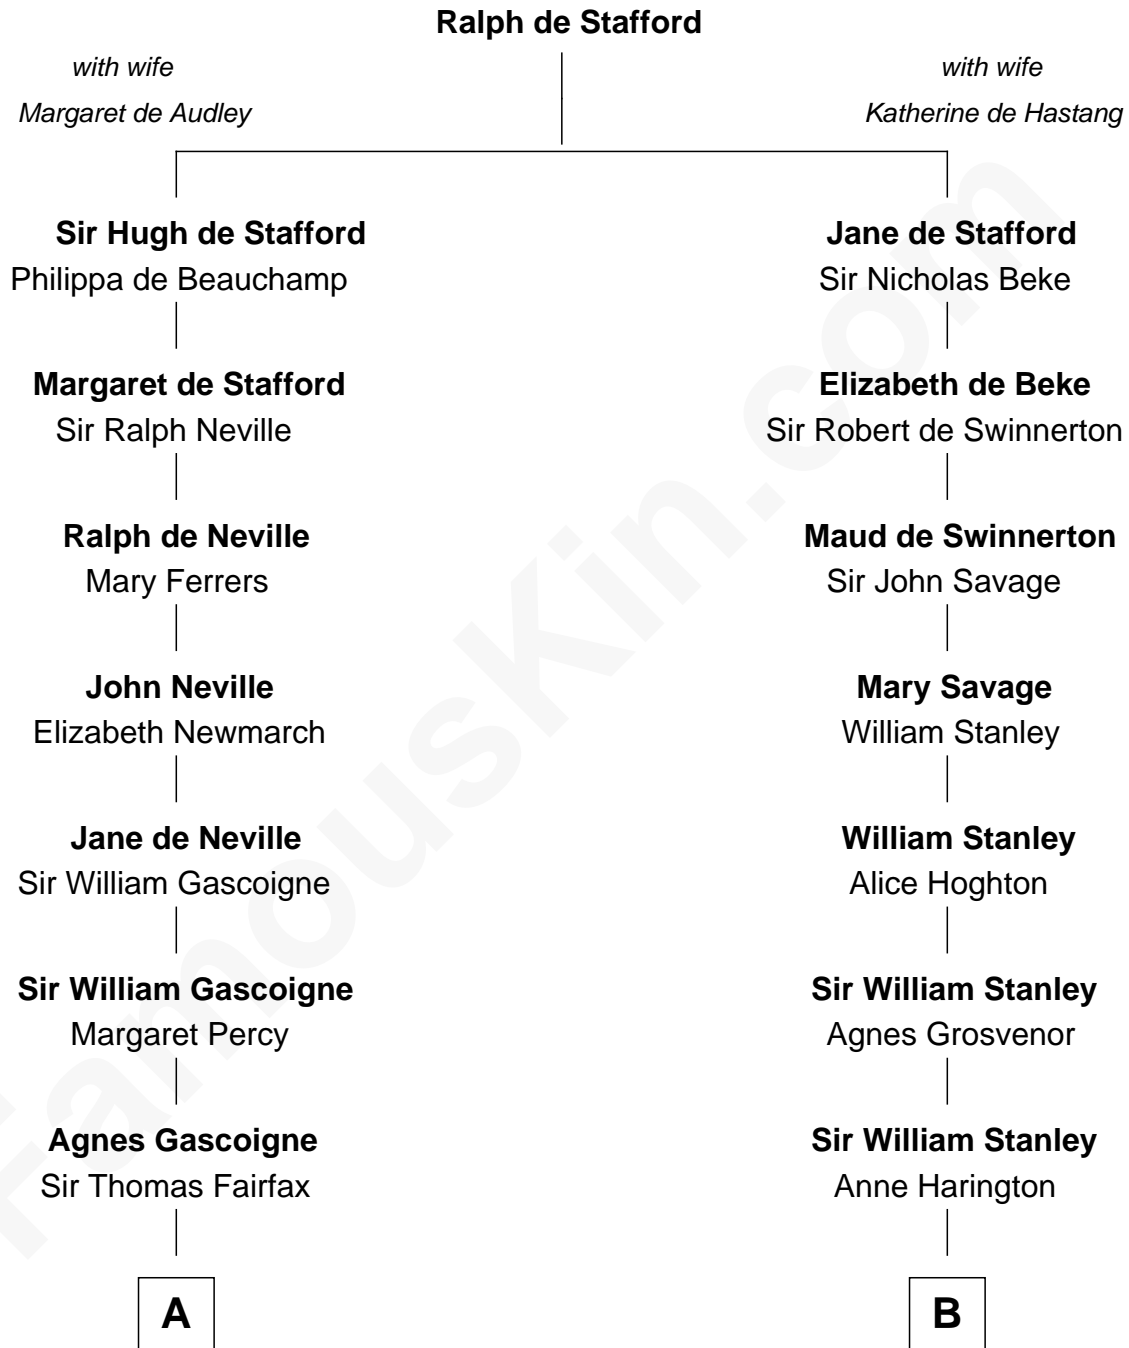

FamousKin.com
Relationship Chart of
Catherine Middleton
Princess of Wales

14th cousin 7 times removed of

Henry Lee III
9th Governor of Virginia

C

Francis Martineau Lupton

Harriet Albina Davis

Olive Christina Lupton

Richard Noel Middleton

Peter Francis Middleton

Valerie Glassborow

Michael Francis Middleton

Carole Elizabeth Goldsmith

Catherine Middleton

Princess of Wales

FamousKin.com