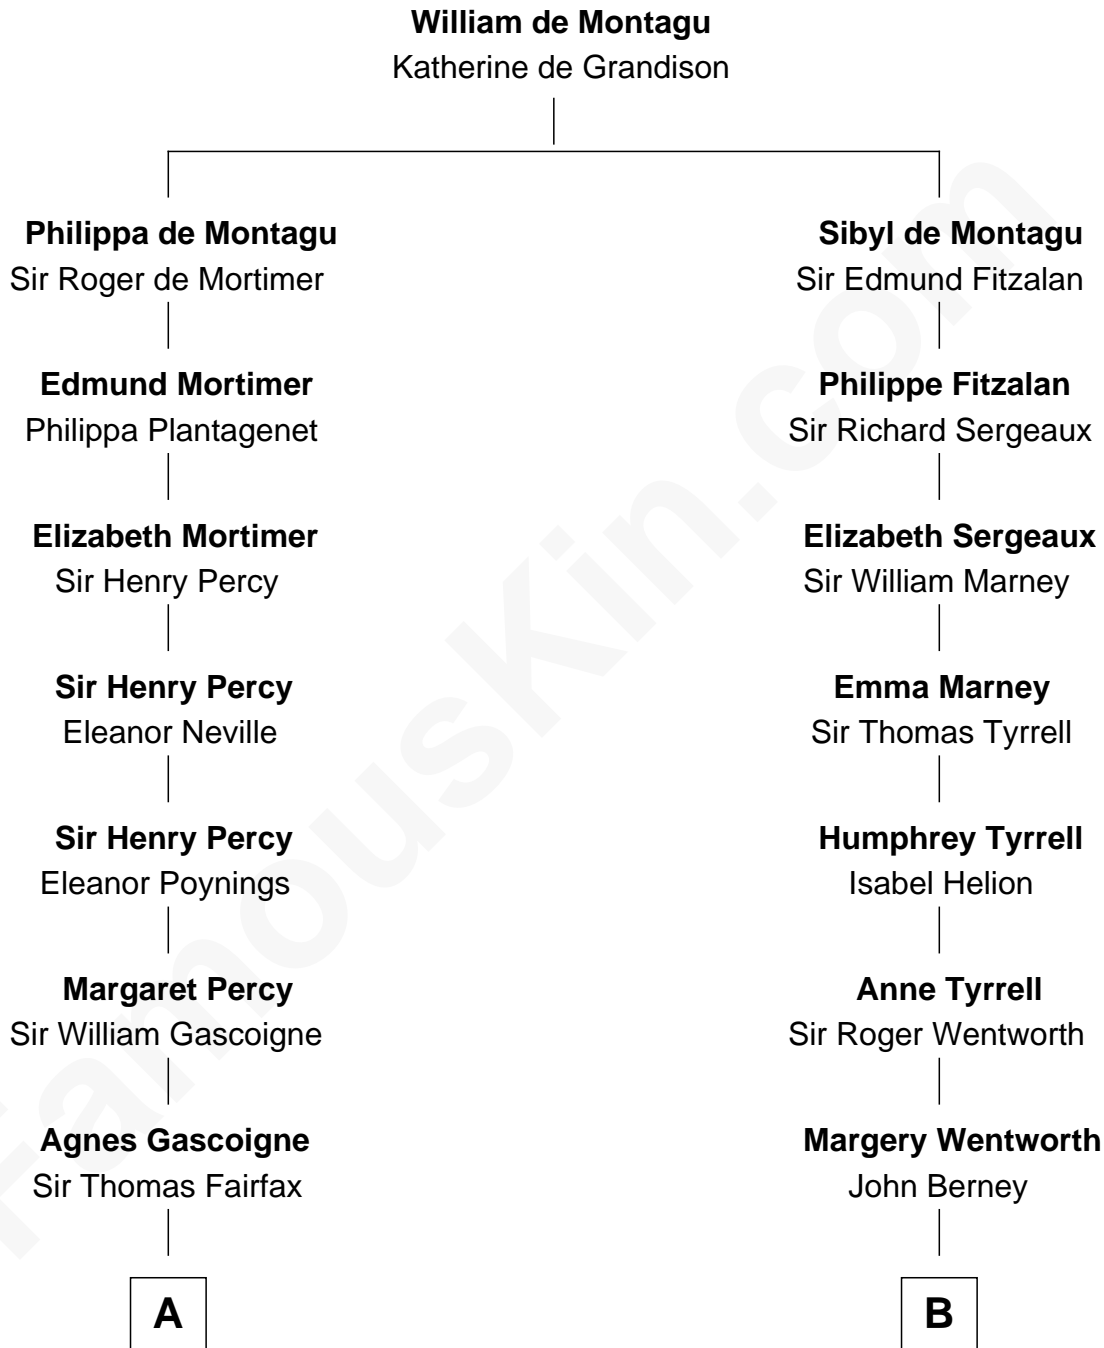

**FamousKin.com**  
**Relationship Chart of**  
**Catherine Middleton**  
*Princess of Wales*

15th cousin 6 times removed of

**Henry Lee III**  
*9th Governor of Virginia*

C

Francis Martineau Lupton

Harriet Albina Davis

Olive Christina Lupton

Richard Noel Middleton

Peter Francis Middleton

Valerie Glassborow

Michael Francis Middleton

Carole Elizabeth Goldsmith

Catherine Middleton

*Princess of Wales*