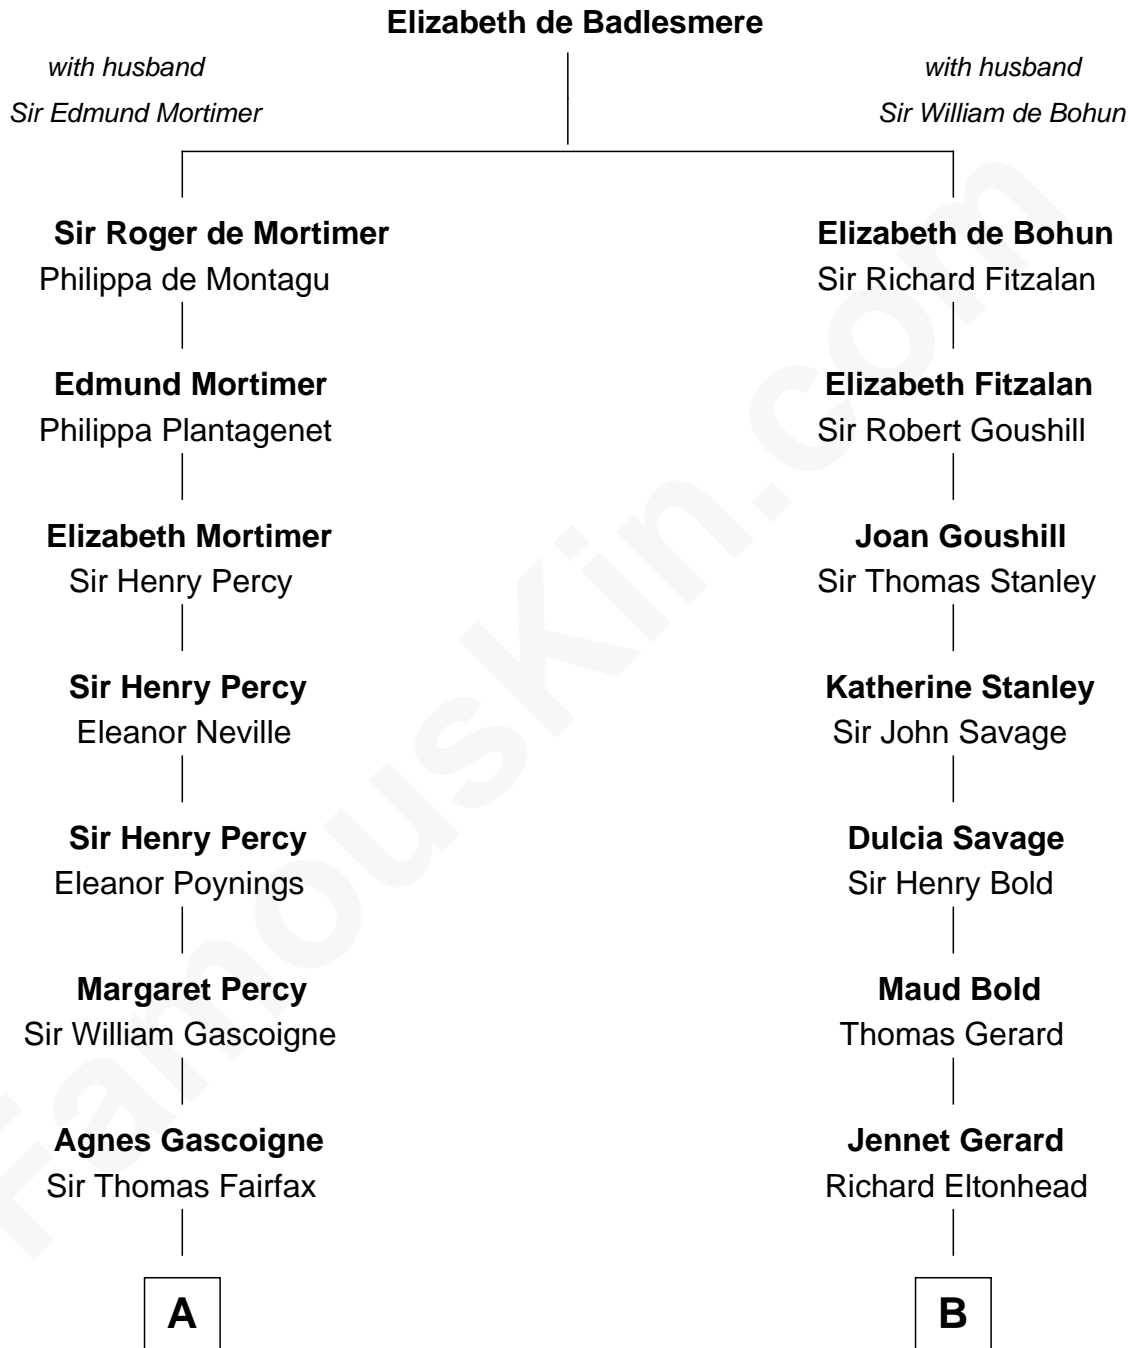

FamousKin.com

Relationship Chart of

Catherine Middleton

Princess of Wales

13th cousin 8 times removed of

Henry Lee III
9th Governor of Virginia

C

Francis Martineau Lupton

Harriet Albina Davis

Olive Christina Lupton

Richard Noel Middleton

Peter Francis Middleton

Valerie Glassborow

Michael Francis Middleton

Carole Elizabeth Goldsmith

Catherine Middleton

Princess of Wales