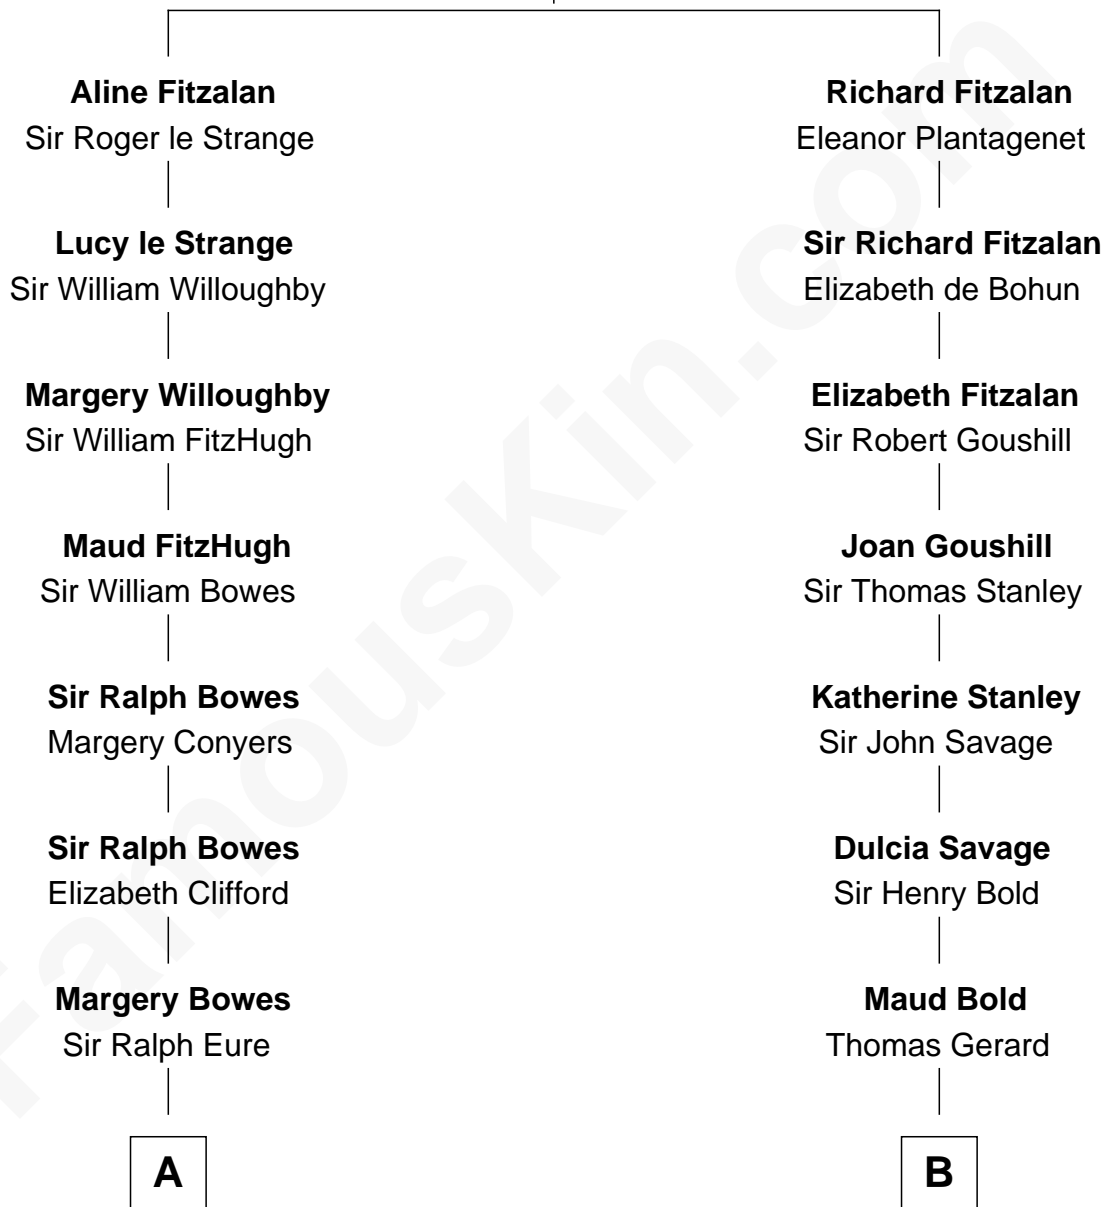

FamousKin.com

Relationship Chart of

Catherine Middleton

Princess of Wales

14th cousin 7 times removed of

Henry Lee III

9th Governor of Virginia

Edmund Fitzalan

Alice de Warenne

C

John Harrison

Jane Hill

Thomas Harrison

Elizabeth Mary Temple

Dorothy Harrison

Ronald John James Goldsmith

Carole Elizabeth Goldsmith

Michael Francis Middleton

Catherine Middleton

Princess of Wales