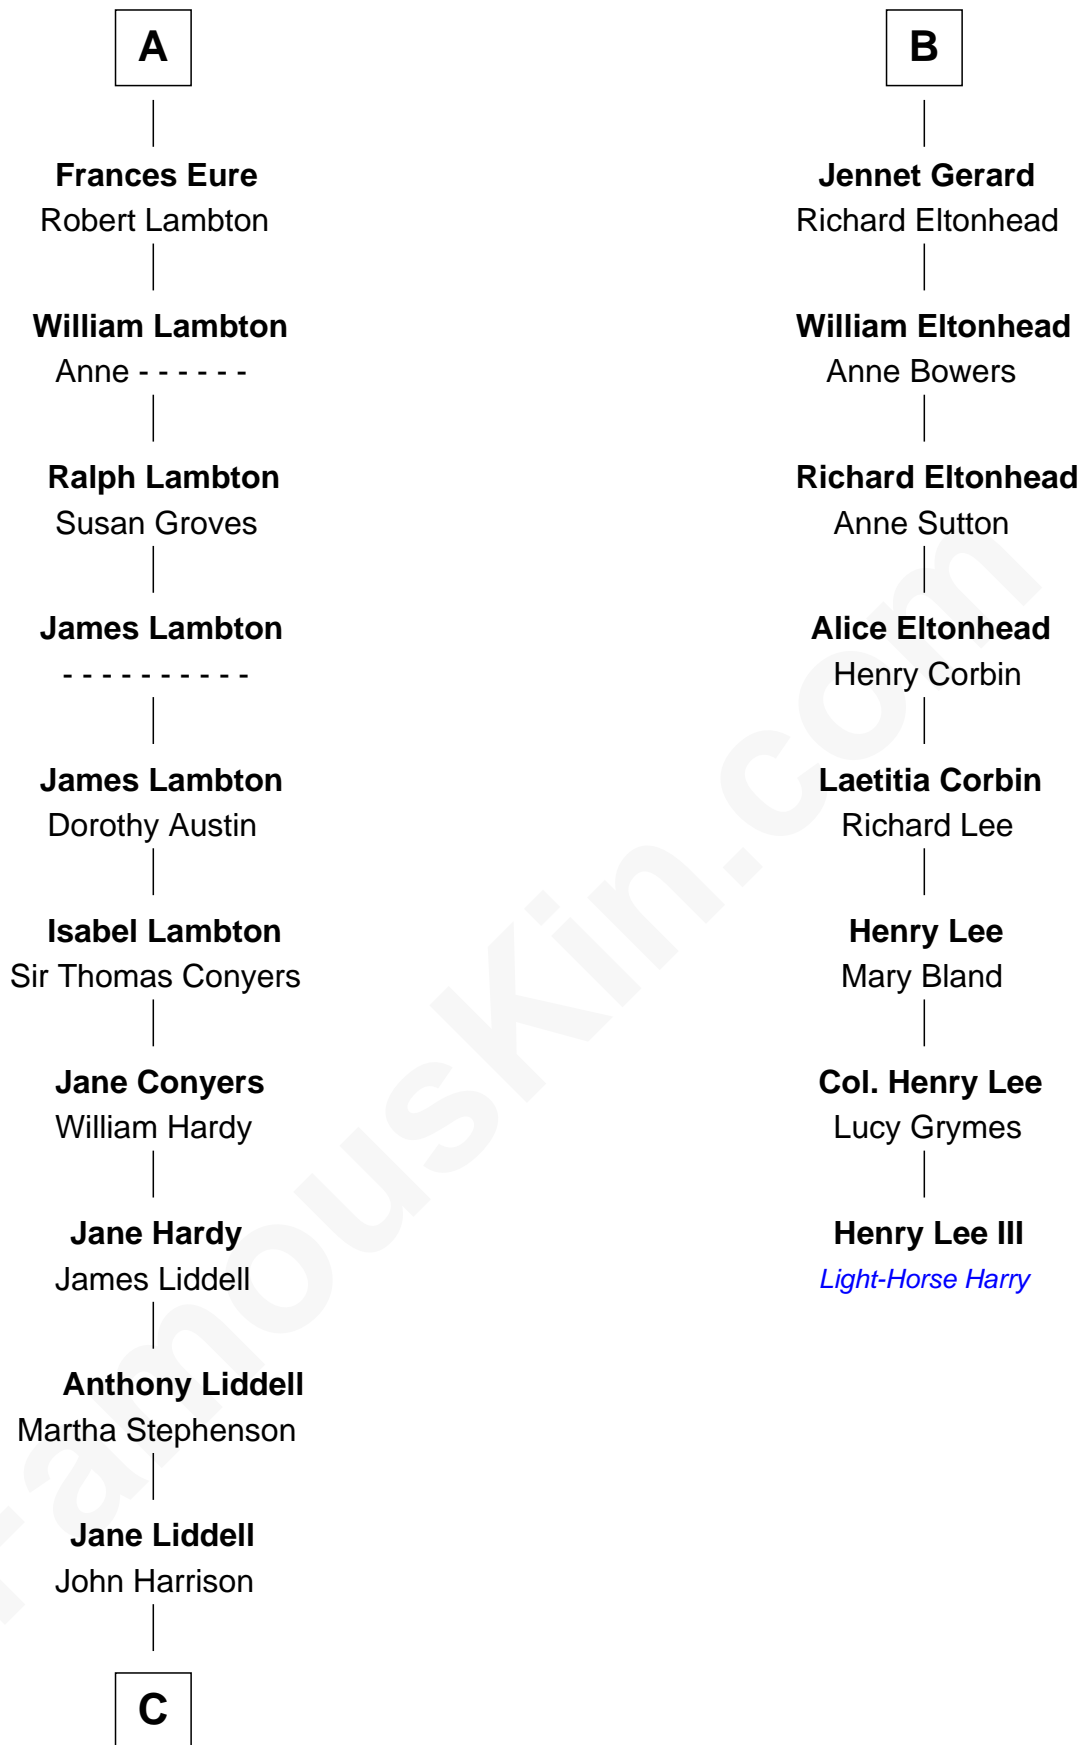

FamousKin.com

Relationship Chart of

Catherine Middleton

Princess of Wales

14th cousin 7 times removed of

Henry Lee III

9th Governor of Virginia

Edmund Fitzalan

Alice de Warenne

C

John Harrison

Jane Hill

Thomas Harrison

Elizabeth Mary Temple

Dorothy Harrison

Ronald John James Goldsmith