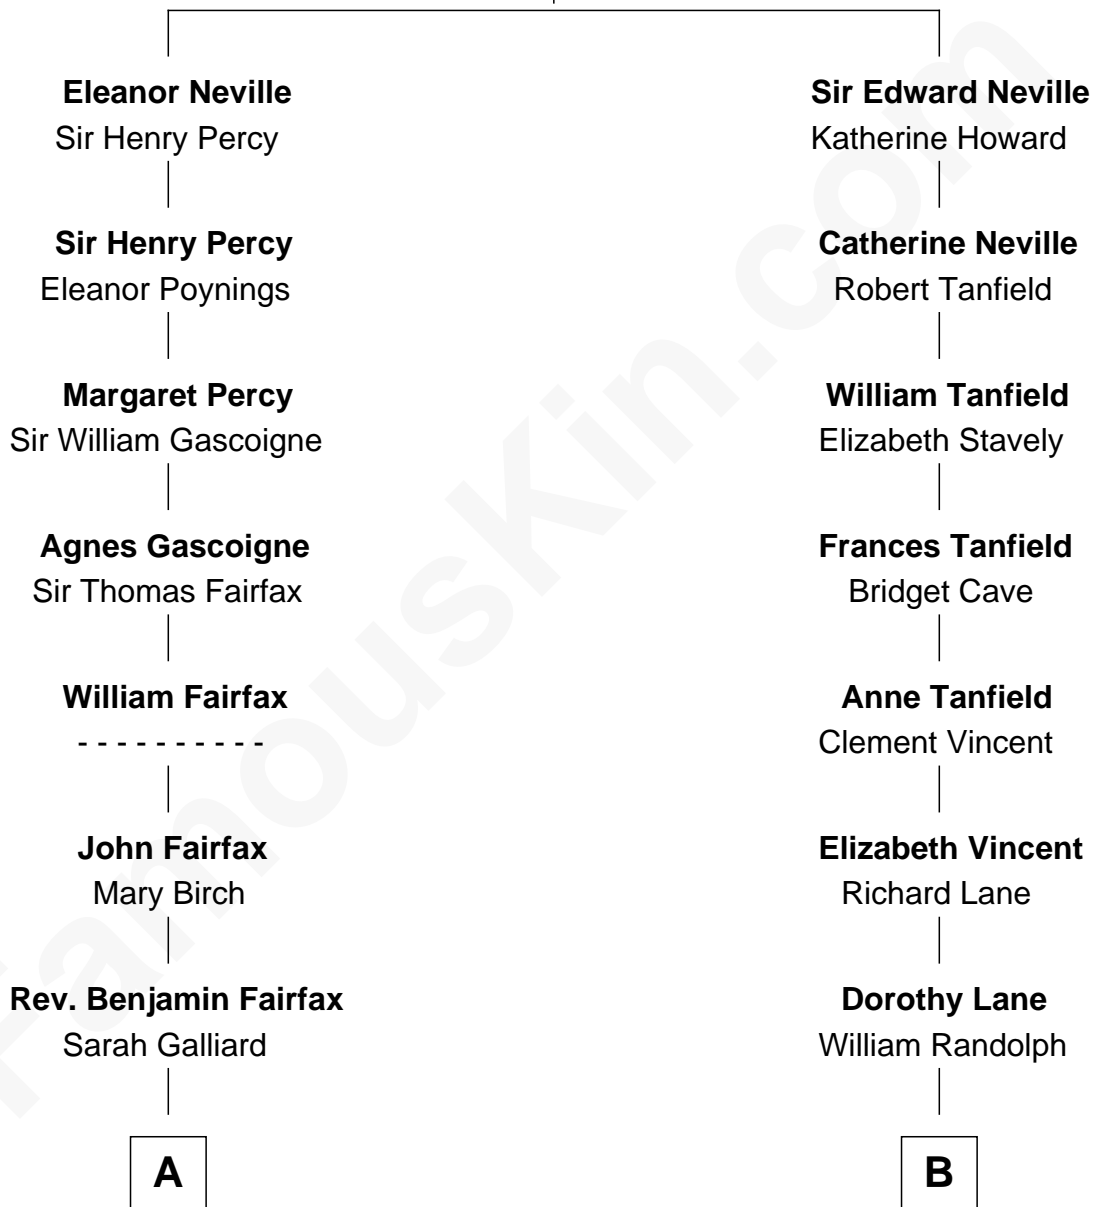

FamousKin.com

Relationship Chart of

Catherine Middleton

Princess of Wales

12th cousin 6 times removed of

Henry Lee III

9th Governor of Virginia

Sir Ralph Neville

Joan Beaufort

Michael Francis Middleton
Carole Elizabeth Goldsmith

Catherine Middleton
Princess of Wales

FamousKin.com