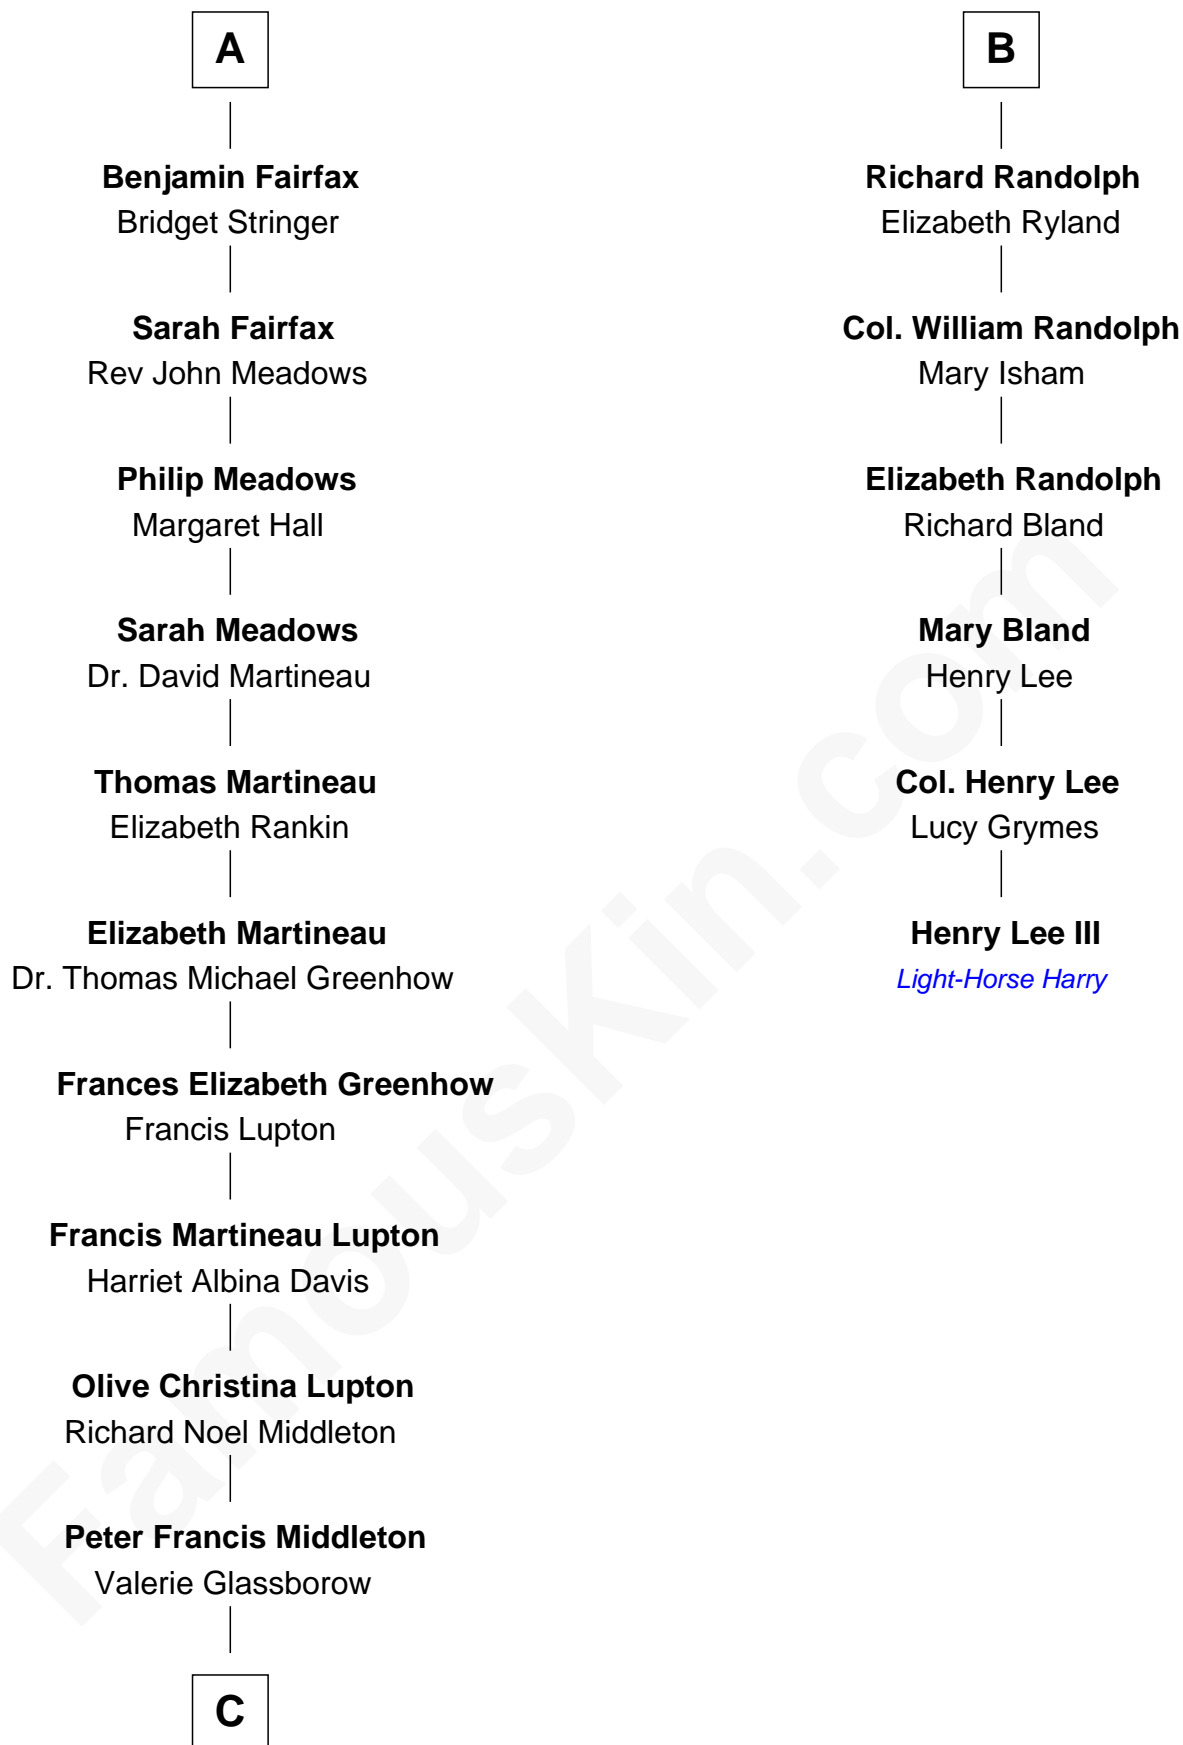

FamousKin.com

Relationship Chart of

Catherine Middleton

Princess of Wales

12th cousin 6 times removed of

Henry Lee III

9th Governor of Virginia

Sir Ralph Neville

Joan Beaufort

Michael Francis Middleton
Carole Elizabeth Goldsmith

Catherine Middleton
Princess of Wales

FamousKin.com