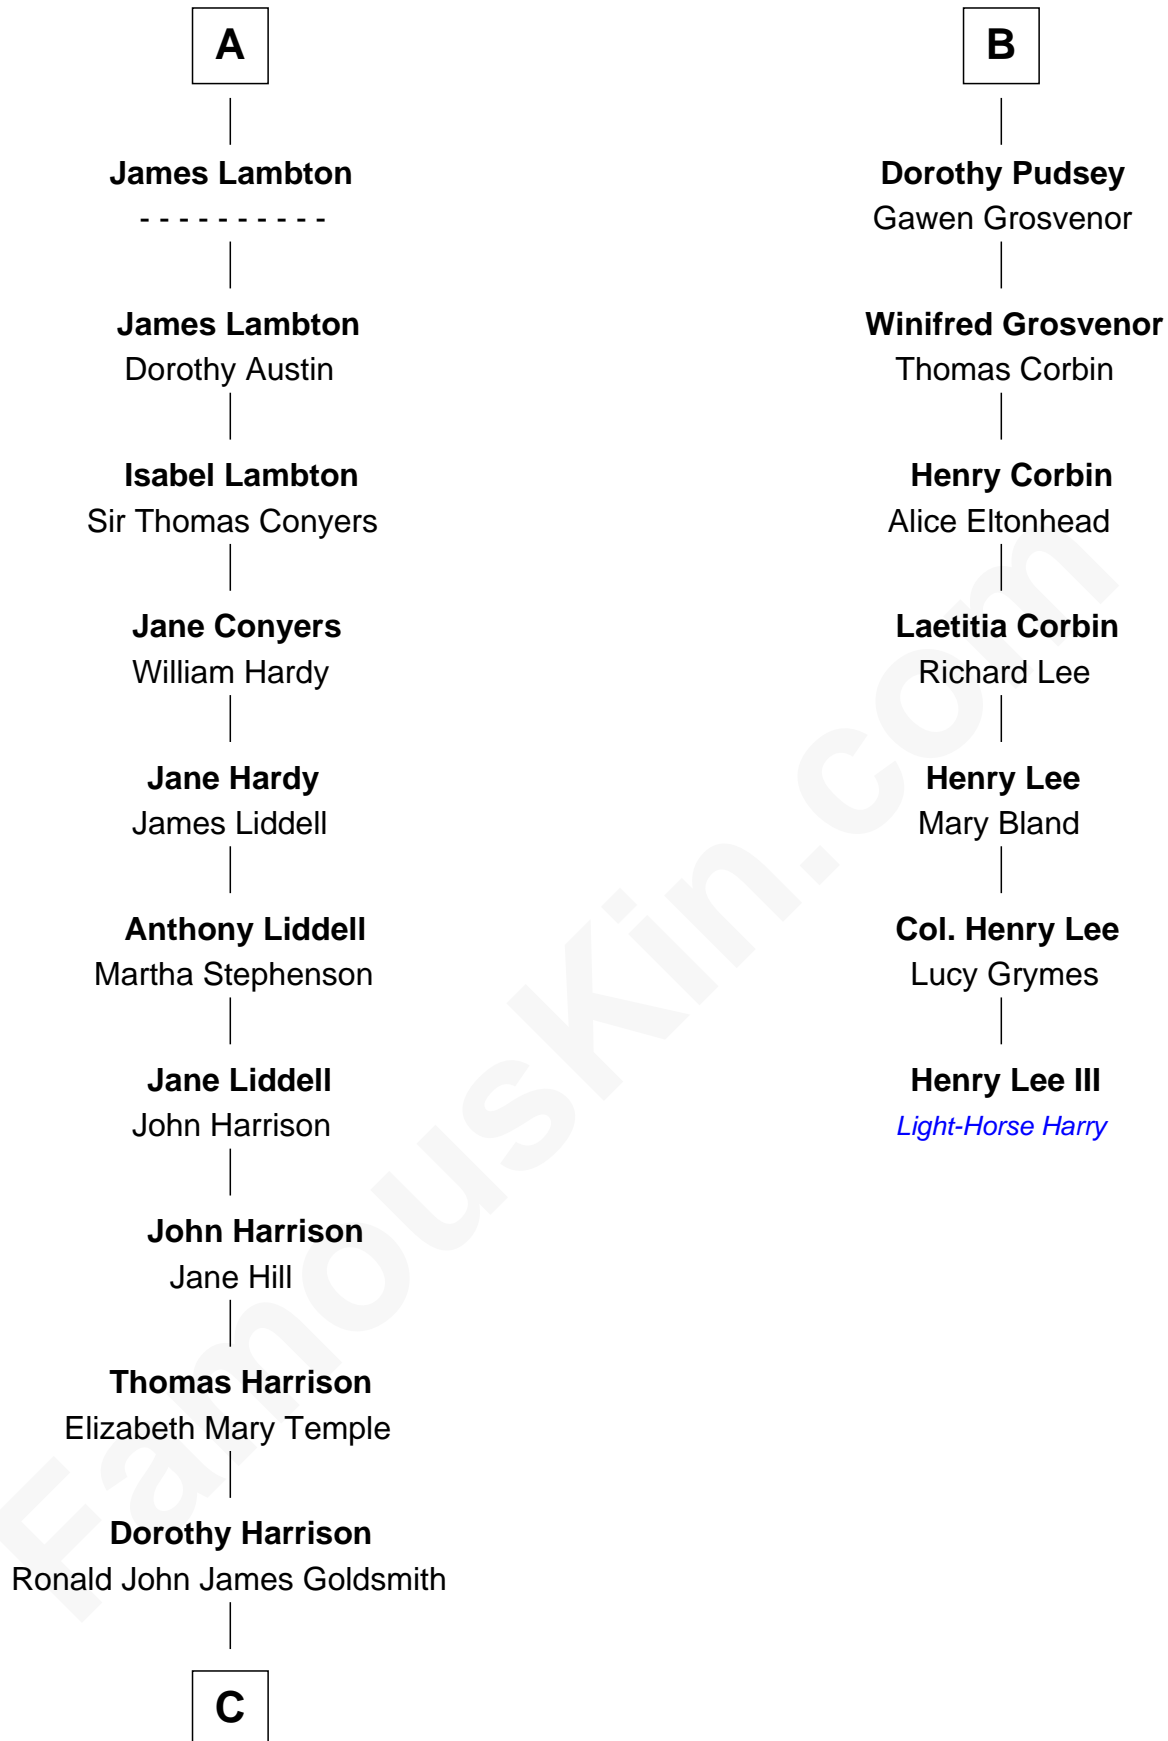

## Relationship Chart of

### Catherine Middleton

Princess of Wales

13th cousin 5 times removed of

**Henry Lee III**  
9th Governor of Virginia

C

Carole Elizabeth Goldsmith

Michael Francis Middleton

Catherine Middleton

*Princess of Wales*

FamousKin.com