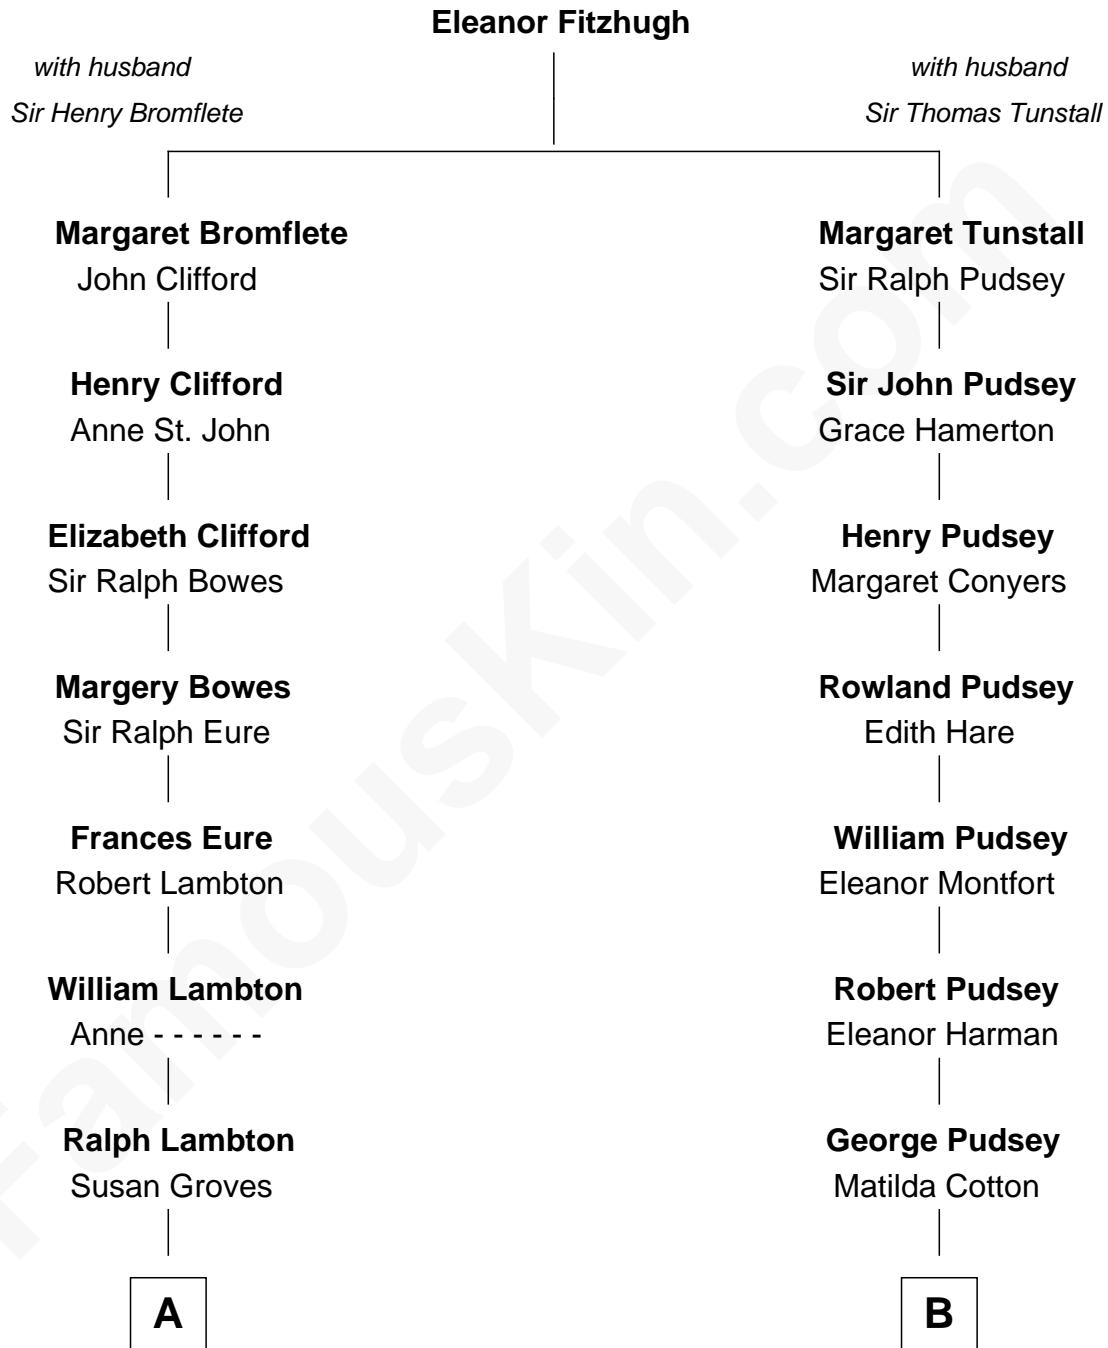

## Relationship Chart of

### Catherine Middleton

Princess of Wales

13th cousin 5 times removed of

**Henry Lee III**  
9th Governor of Virginia

C

Carole Elizabeth Goldsmith

Michael Francis Middleton

Catherine Middleton

*Princess of Wales*

FamousKin.com