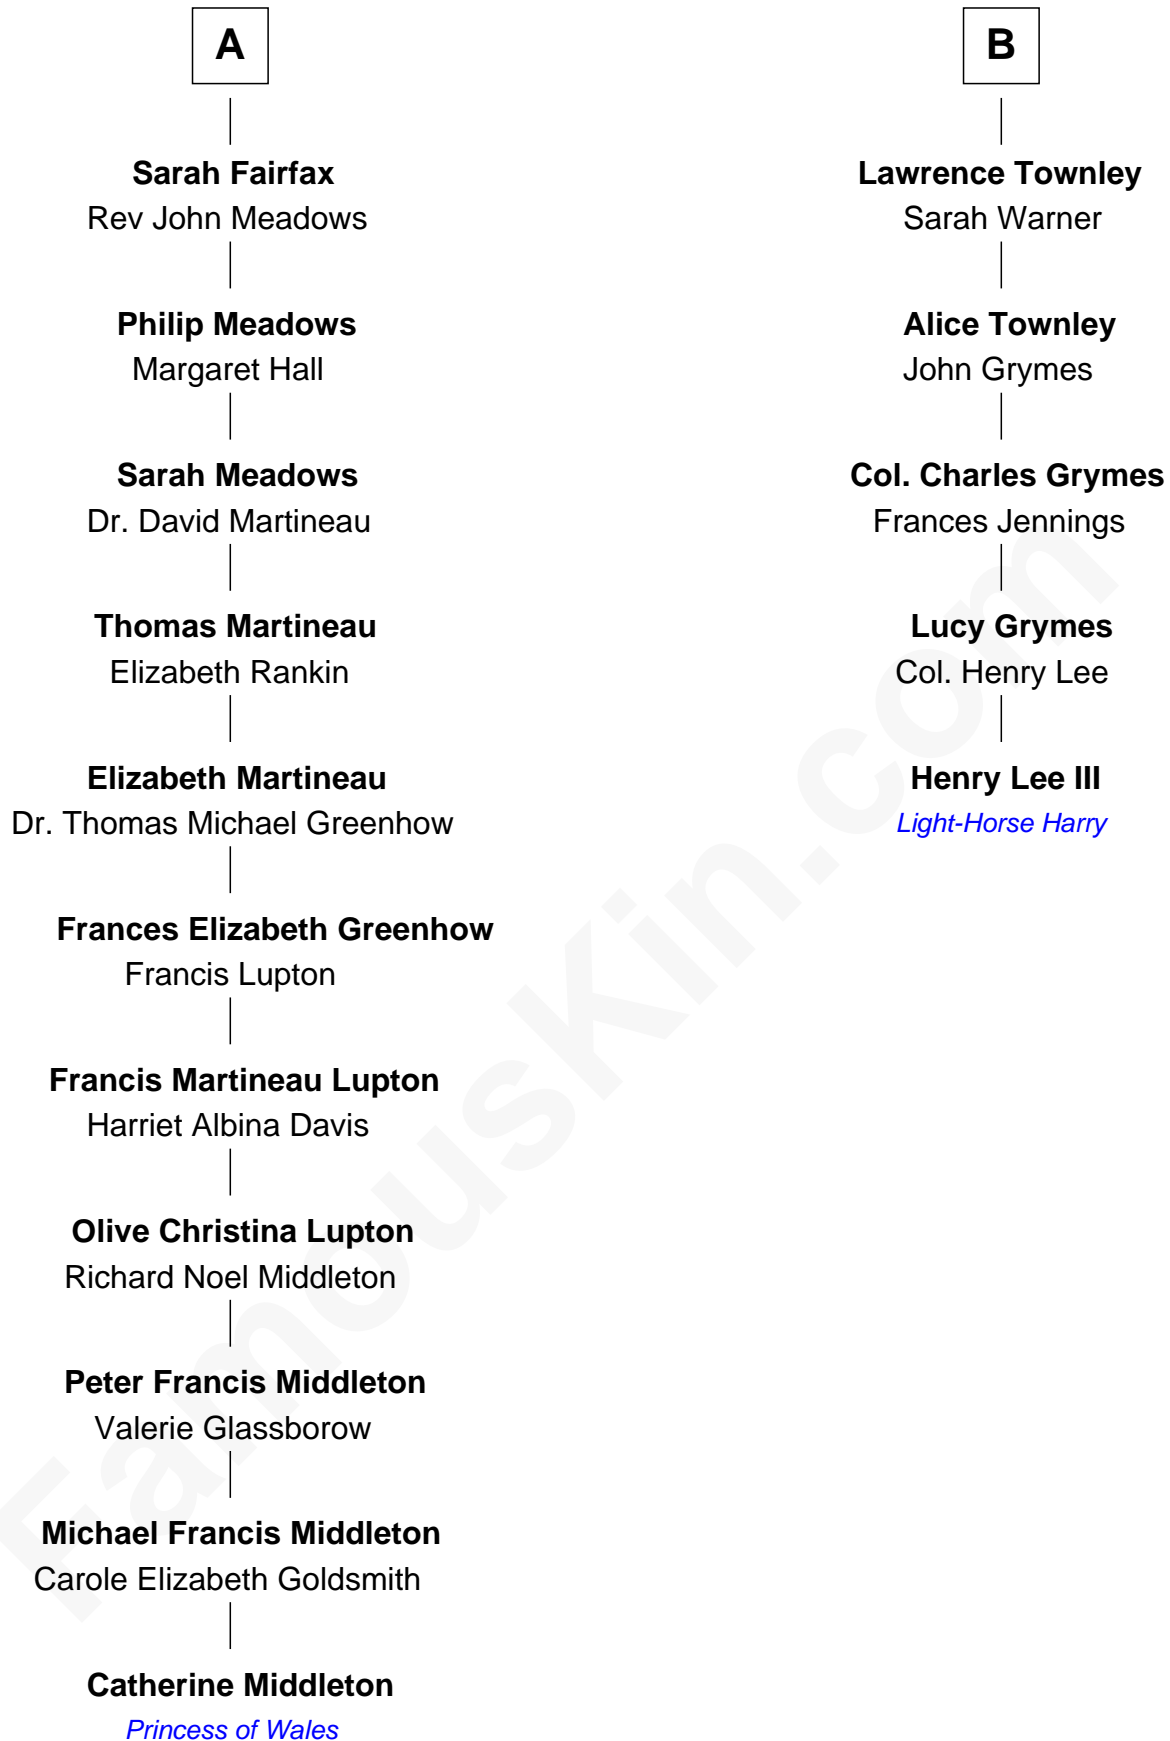

FamousKin.com
Relationship Chart of
Catherine Middleton
Princess of Wales

11th cousin 6 times removed of

Henry Lee III
9th Governor of Virginia

Catherine Middleton photo by [Pat Pilon](#) ([CC BY 2.0](#))