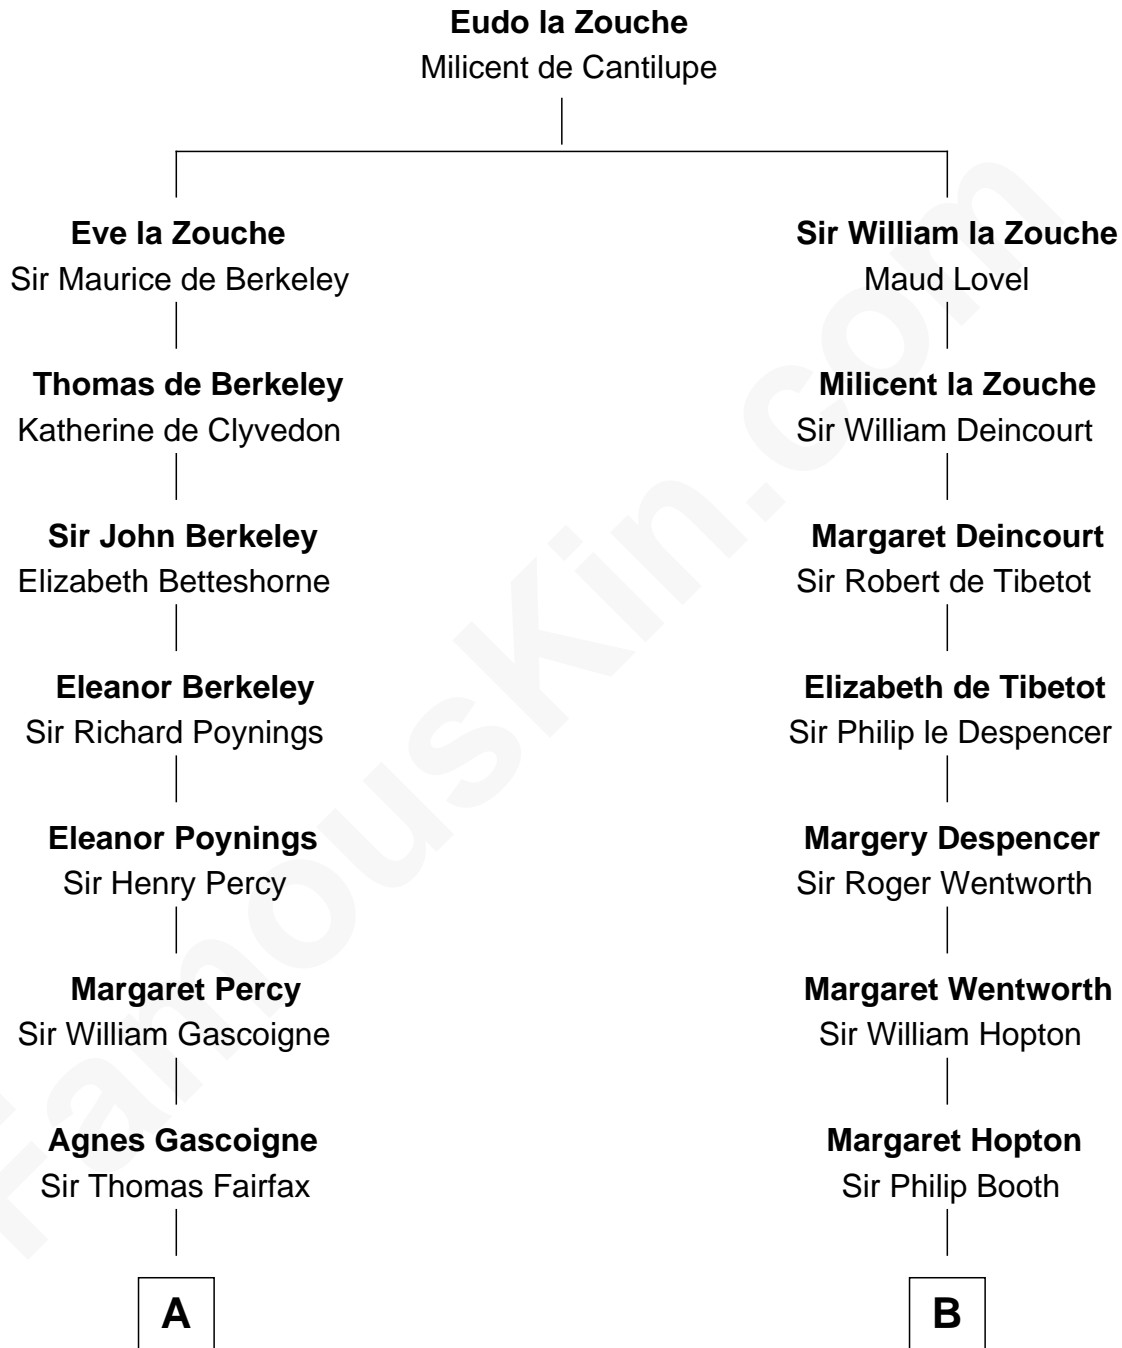

FamousKin.com
Relationship Chart of
Catherine Middleton
Princess of Wales

17th cousin 4 times removed of

Henry Lee III
9th Governor of Virginia

C

Francis Martineau Lupton

Harriet Albina Davis

Olive Christina Lupton

Richard Noel Middleton

Peter Francis Middleton

Valerie Glassborow

Michael Francis Middleton

Carole Elizabeth Goldsmith

Catherine Middleton

Princess of Wales