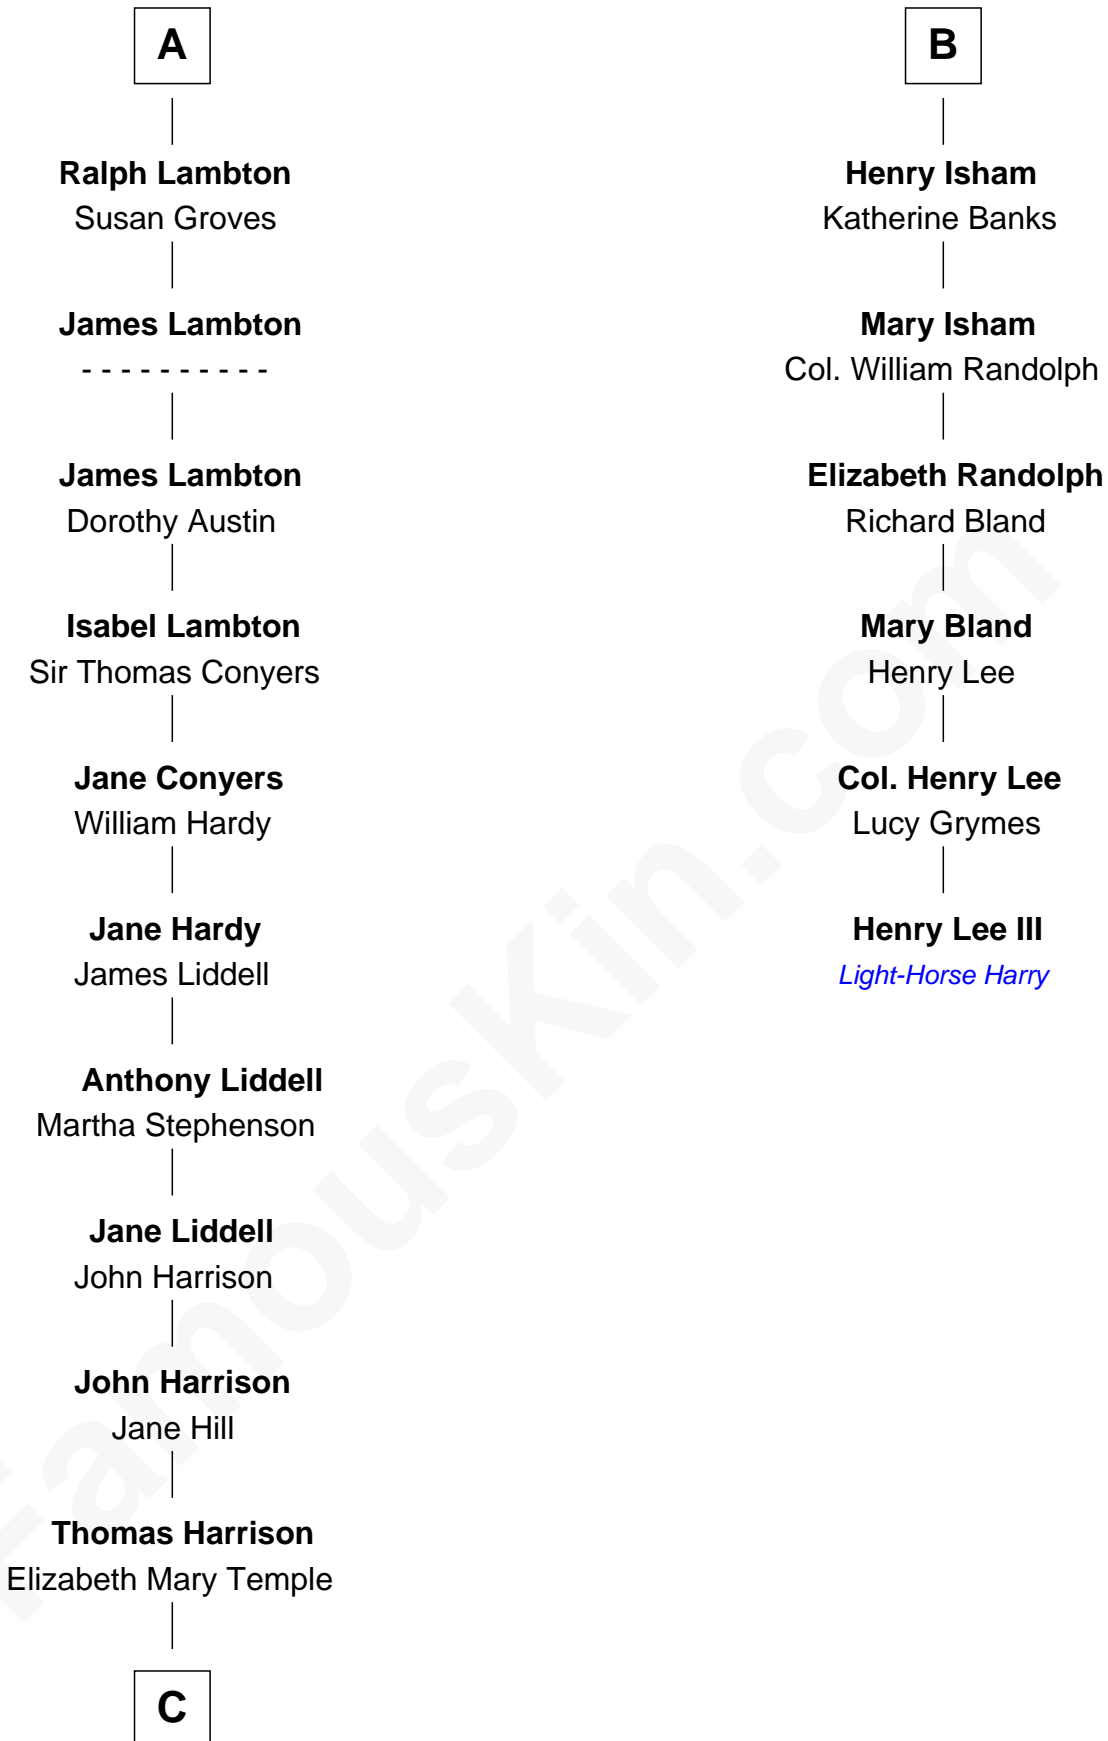

FamousKin.com
Relationship Chart of
Catherine Middleton
Princess of Wales

12th cousin 7 times removed of
Henry Lee III
9th Governor of Virginia

C

Dorothy Harrison

Ronald John James Goldsmith

Carole Elizabeth Goldsmith

Michael Francis Middleton

Catherine Middleton

Princess of Wales

FamousKin.com