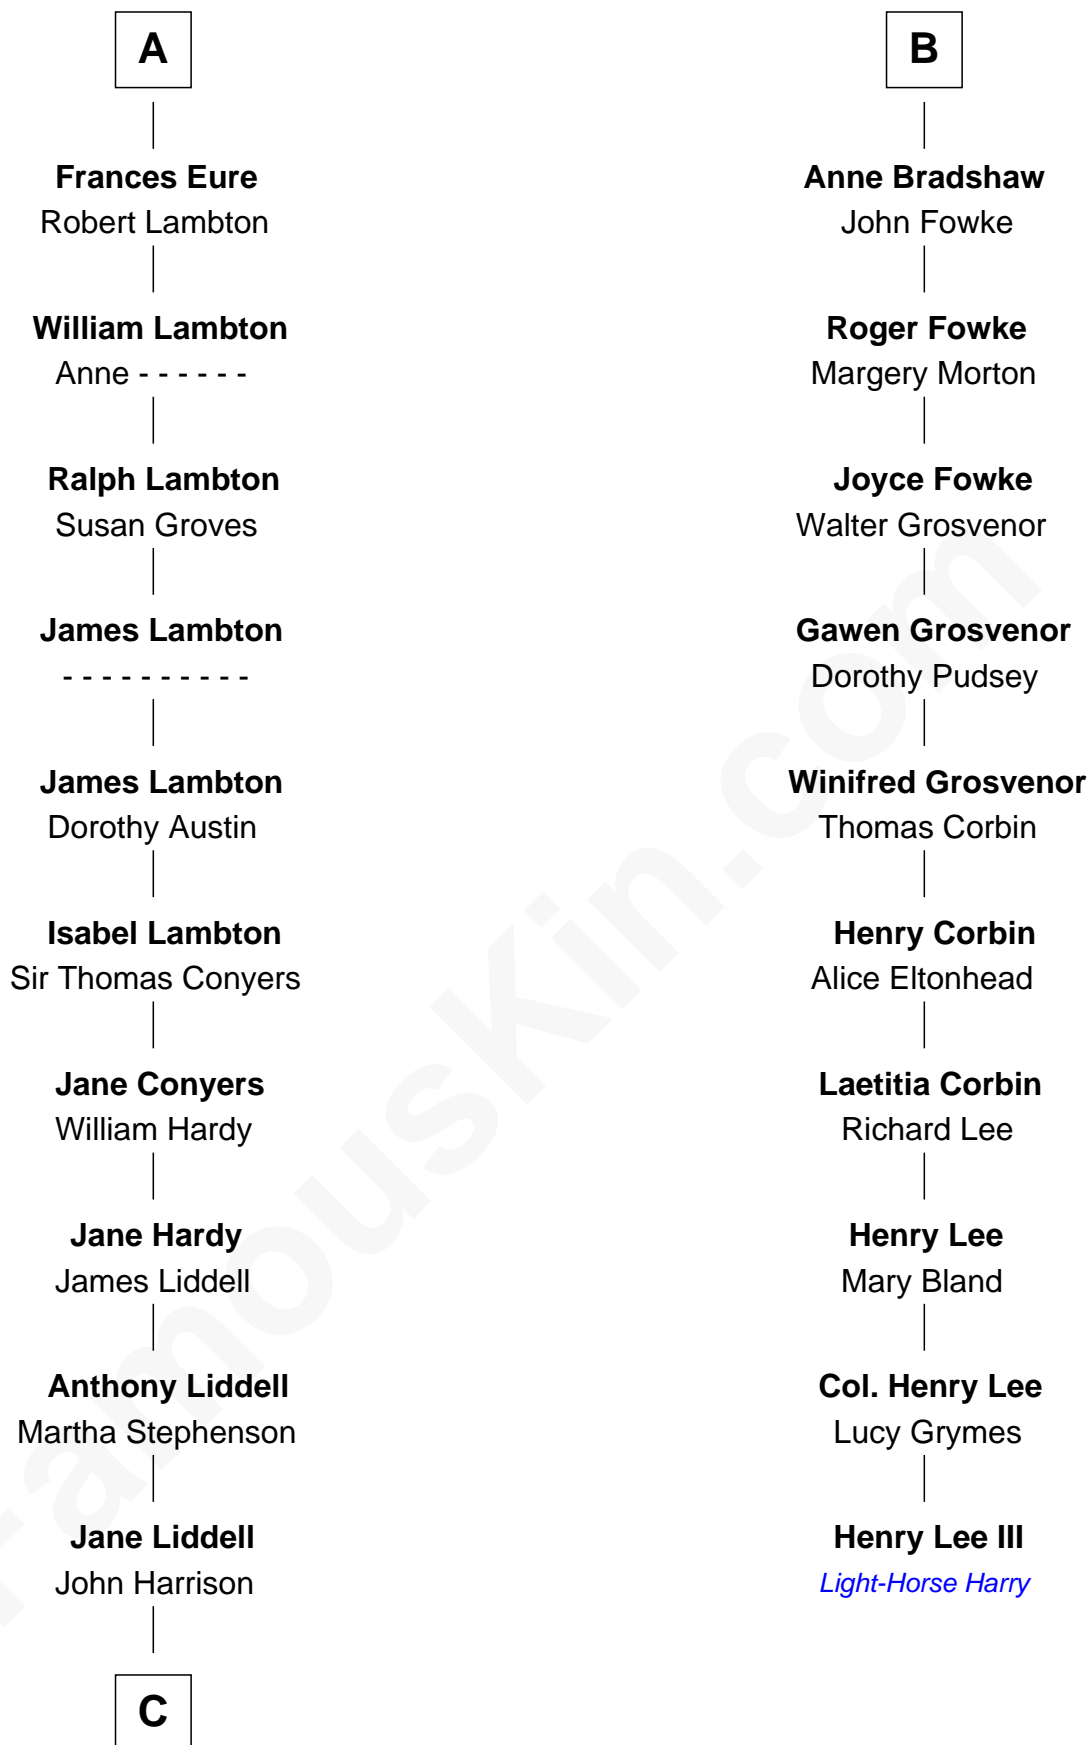

FamousKin.com

Relationship Chart of

Catherine Middleton

Princess of Wales

16th cousin 5 times removed of

Henry Lee III

9th Governor of Virginia

C

John Harrison

Jane Hill

Thomas Harrison

Elizabeth Mary Temple

Dorothy Harrison

Ronald John James Goldsmith

Carole Elizabeth Goldsmith

Michael Francis Middleton