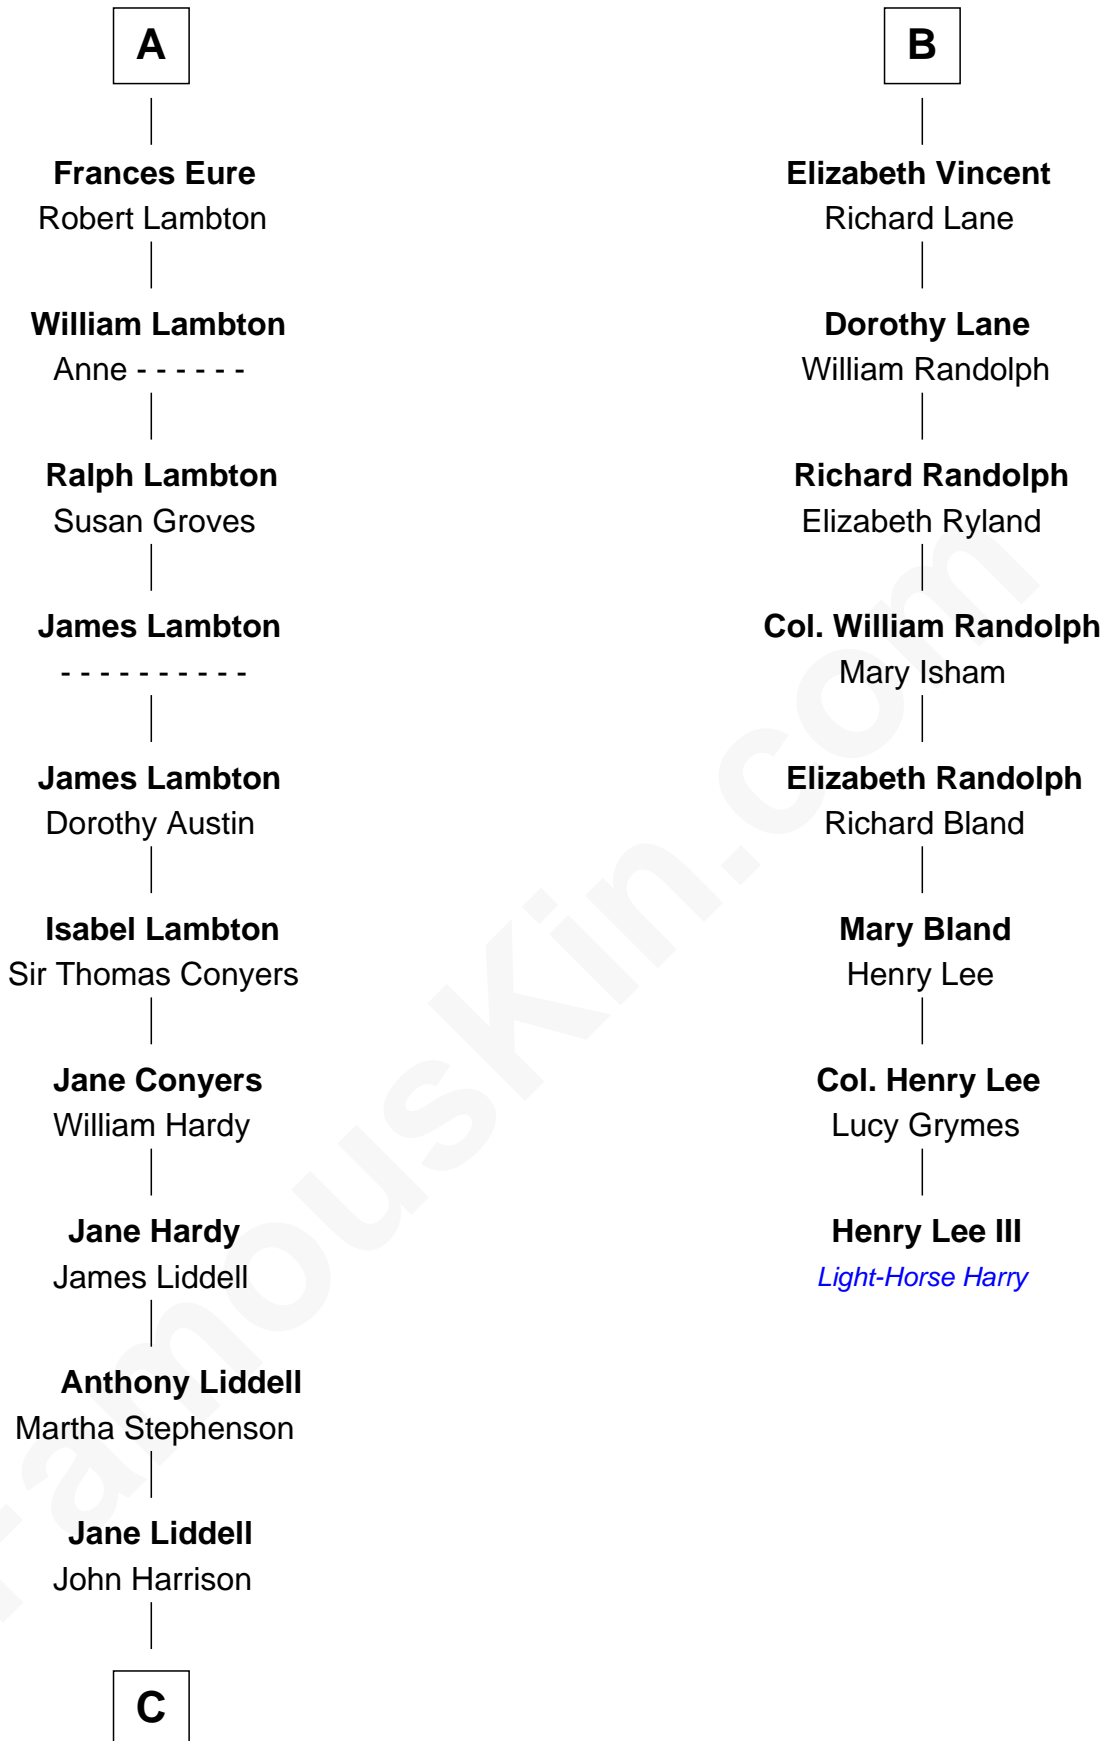

FamousKin.com
Relationship Chart of
Catherine Middleton
Princess of Wales

14th cousin 7 times removed of

Henry Lee III
9th Governor of Virginia

C

John Harrison

Jane Hill

Thomas Harrison

Elizabeth Mary Temple

Dorothy Harrison

Ronald John James Goldsmith

Carole Elizabeth Goldsmith

Michael Francis Middleton

Catherine Middleton

Princess of Wales

FamousKin.com