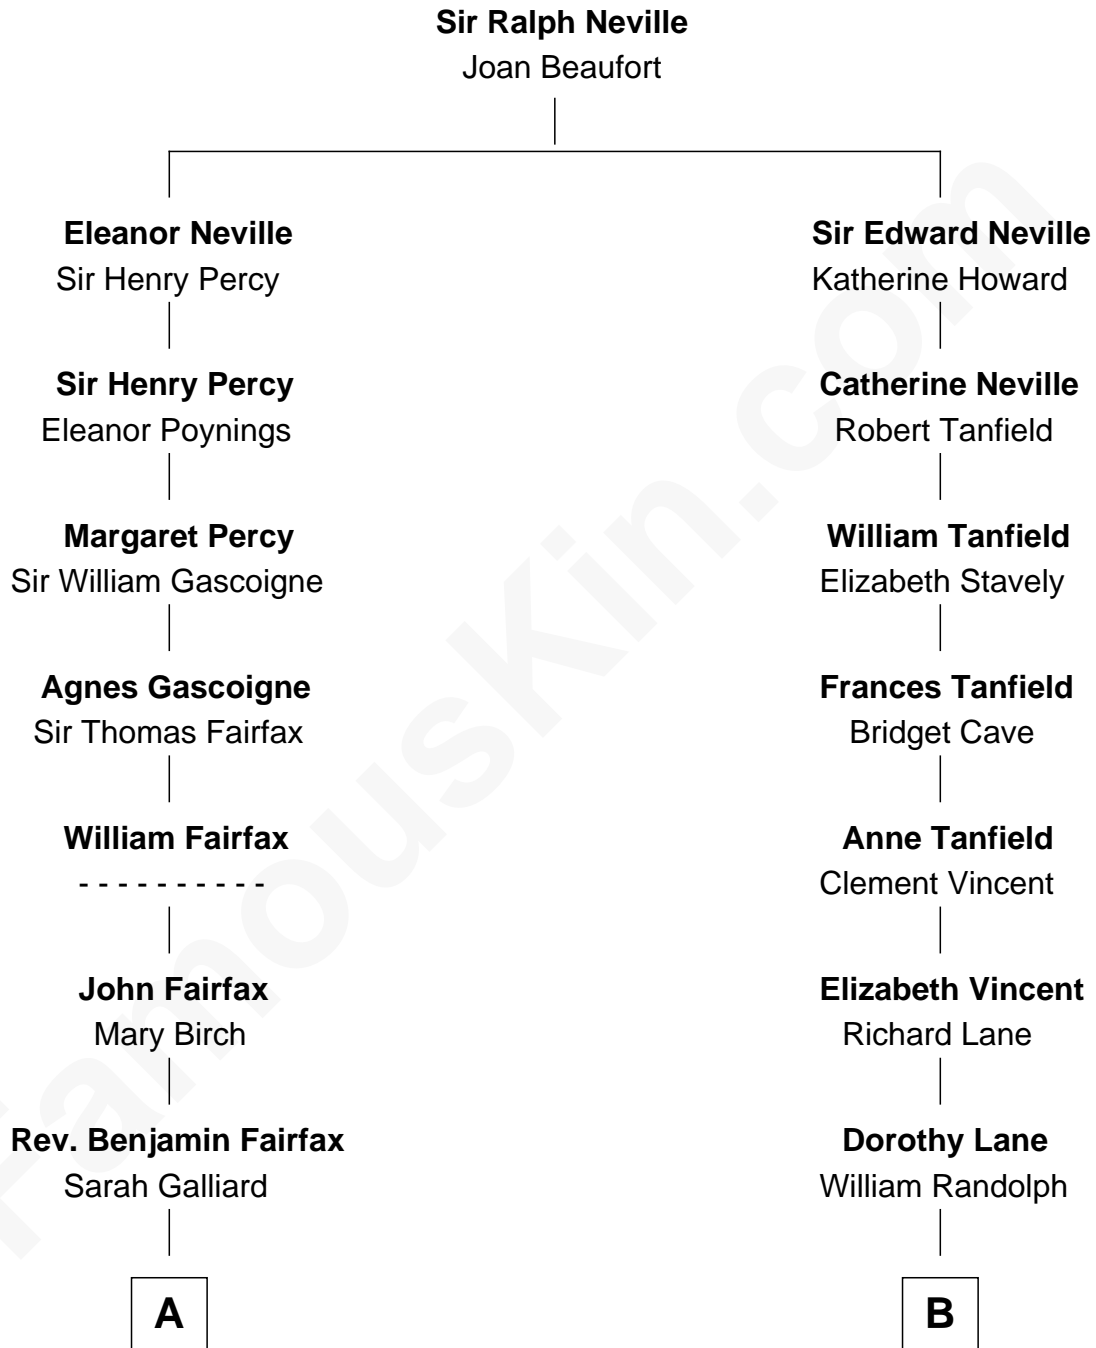

FamousKin.com
Relationship Chart of
Catherine Middleton
Princess of Wales

13th cousin 5 times removed of
General Robert E. Lee
Confederate Army - U.S. Civil War

C

Michael Francis Middleton

Carole Elizabeth Goldsmith

Catherine Middleton

Princess of Wales

FamousKin.com