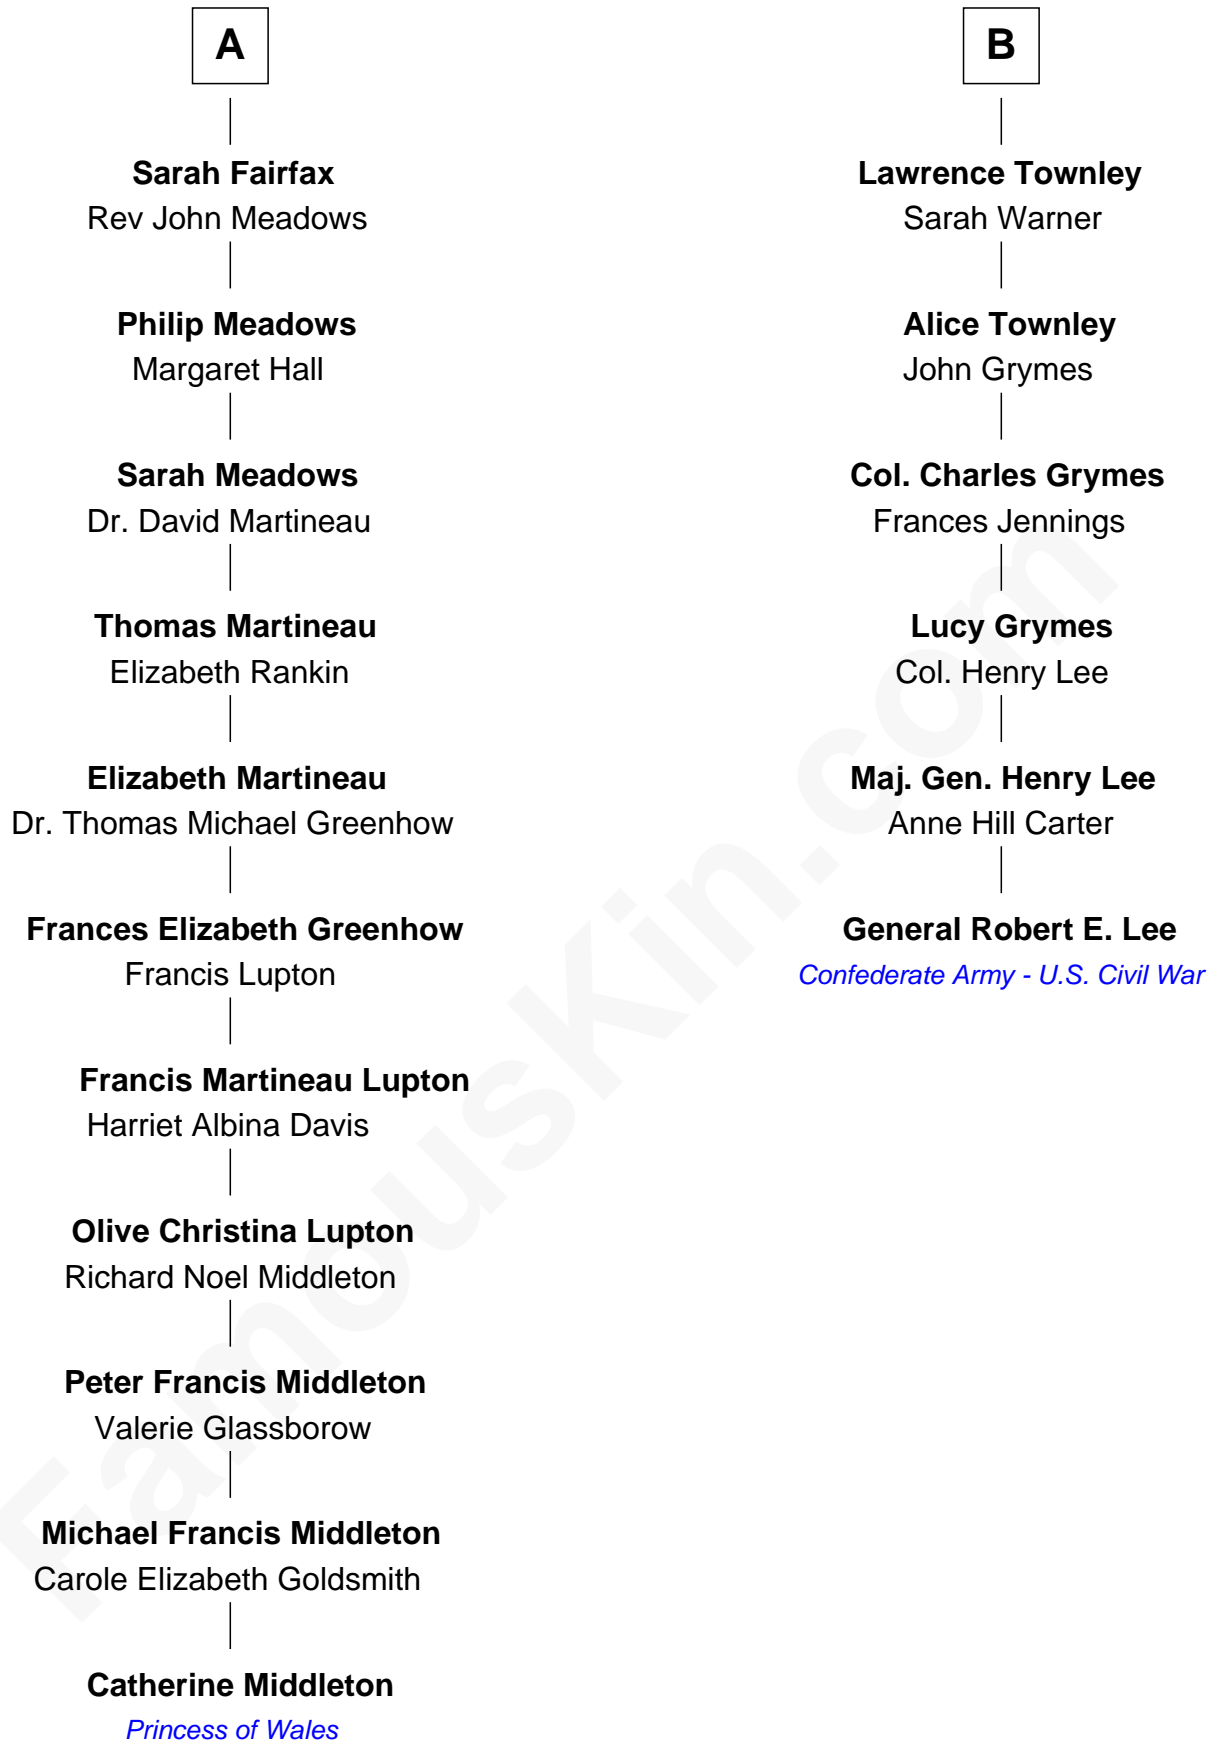

FamousKin.com
Relationship Chart of
Catherine Middleton
Princess of Wales

12th cousin 5 times removed of
General Robert E. Lee
Confederate Army - U.S. Civil War

Catherine Middleton photo by [Pat Pilon](#) (CC BY 2.0)