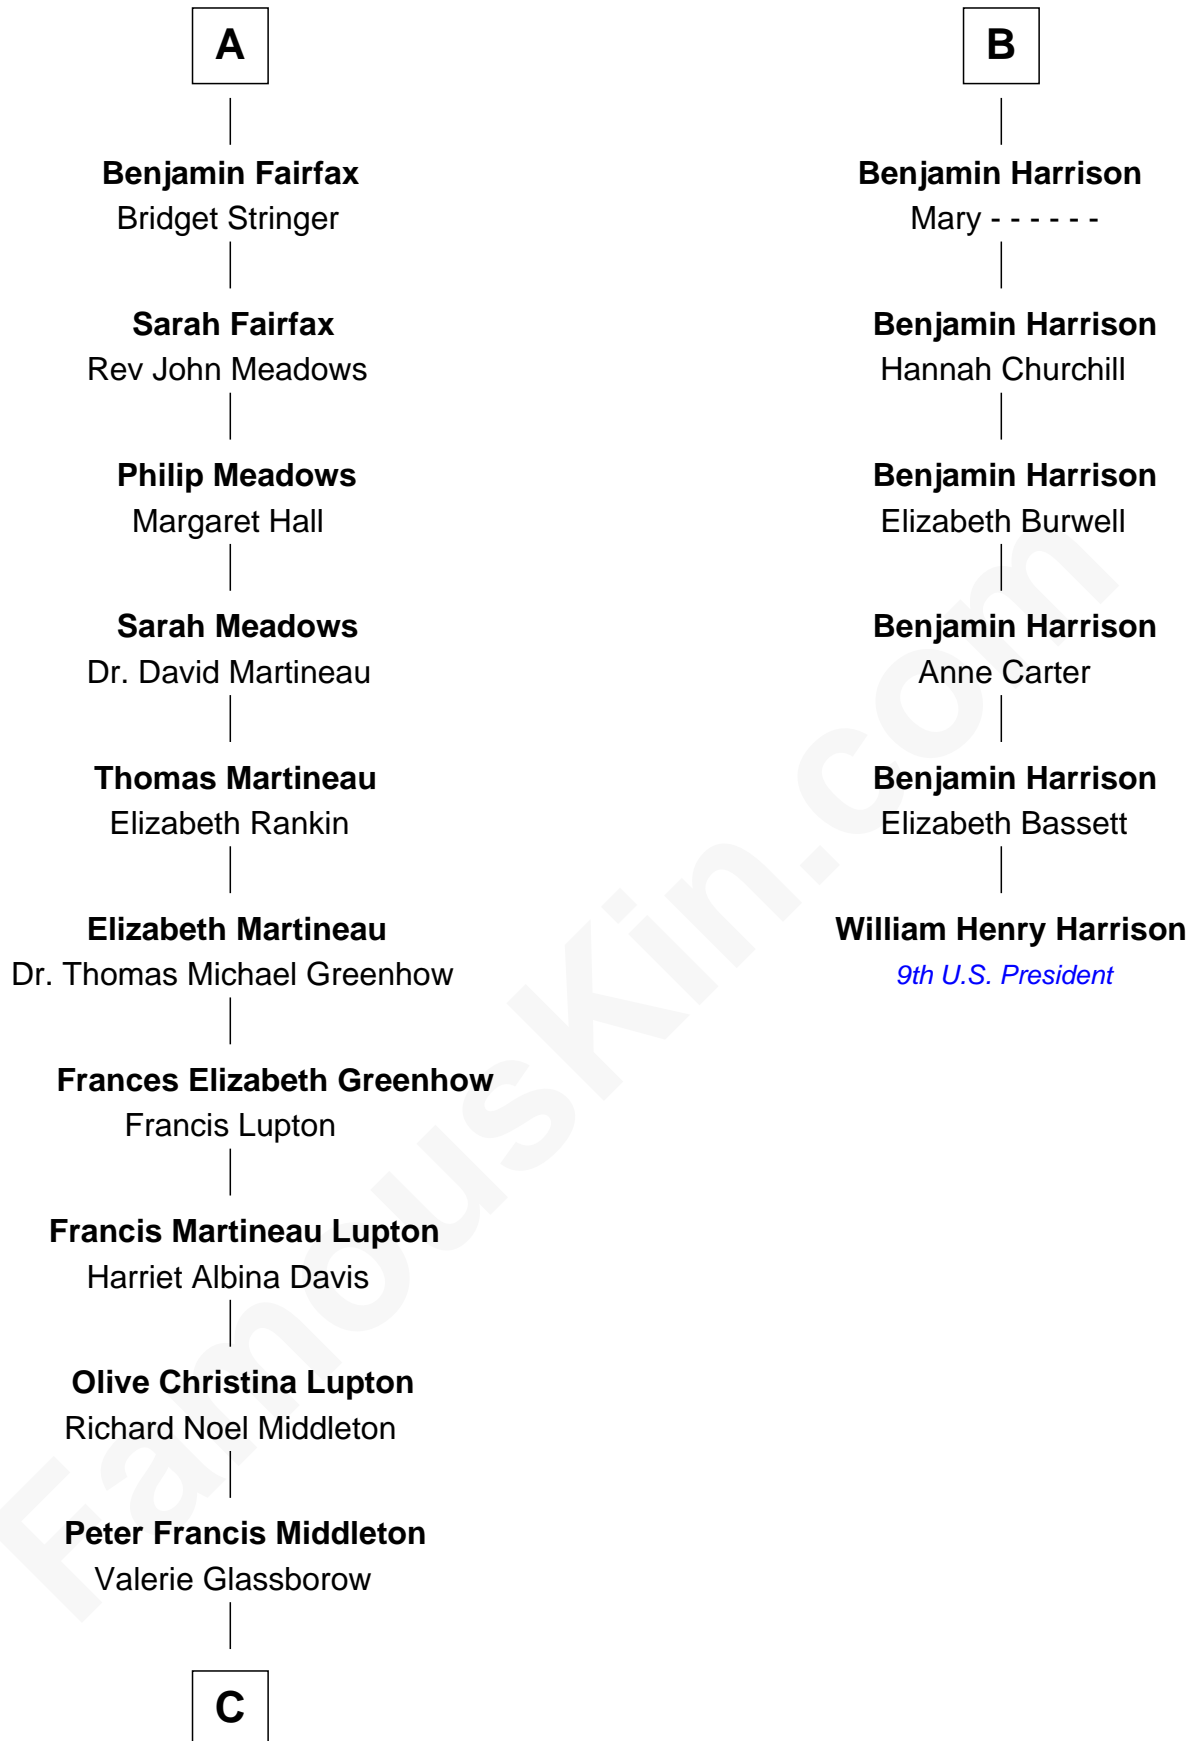

**FamousKin.com**  
**Relationship Chart of**  
**Catherine Middleton**  
*Princess of Wales*

12th cousin 6 times removed of  
**William Henry Harrison**  
*9th U.S. President*

C

Michael Francis Middleton

Carole Elizabeth Goldsmith

Catherine Middleton

*Princess of Wales*

FamousKin.com