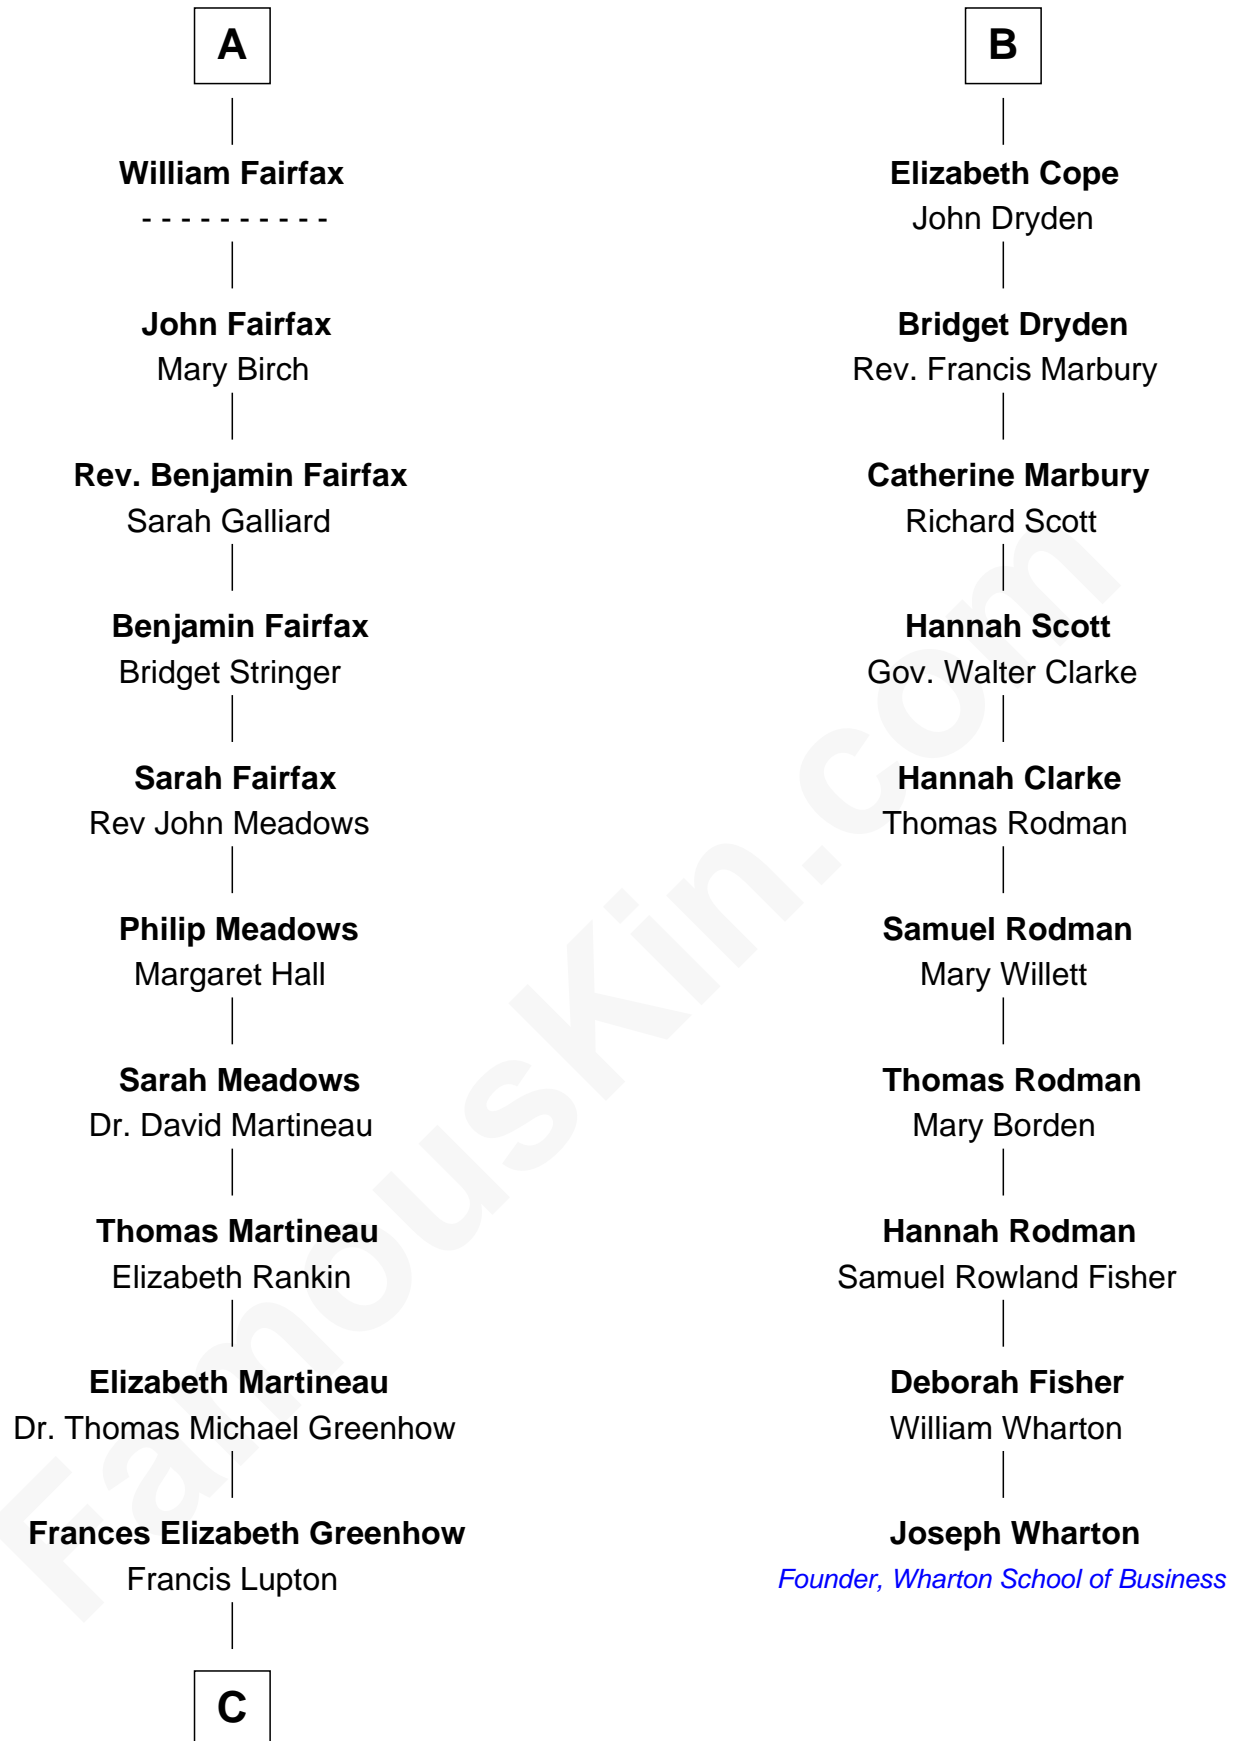

## Relationship Chart of

### Catherine Middleton

*Princess of Wales*

16th cousin 5 times removed of

### Joseph Wharton

*Founder of the Wharton School of Business*

**C**

Francis Martineau Lupton

Harriet Albina Davis

Olive Christina Lupton

Richard Noel Middleton

Peter Francis Middleton