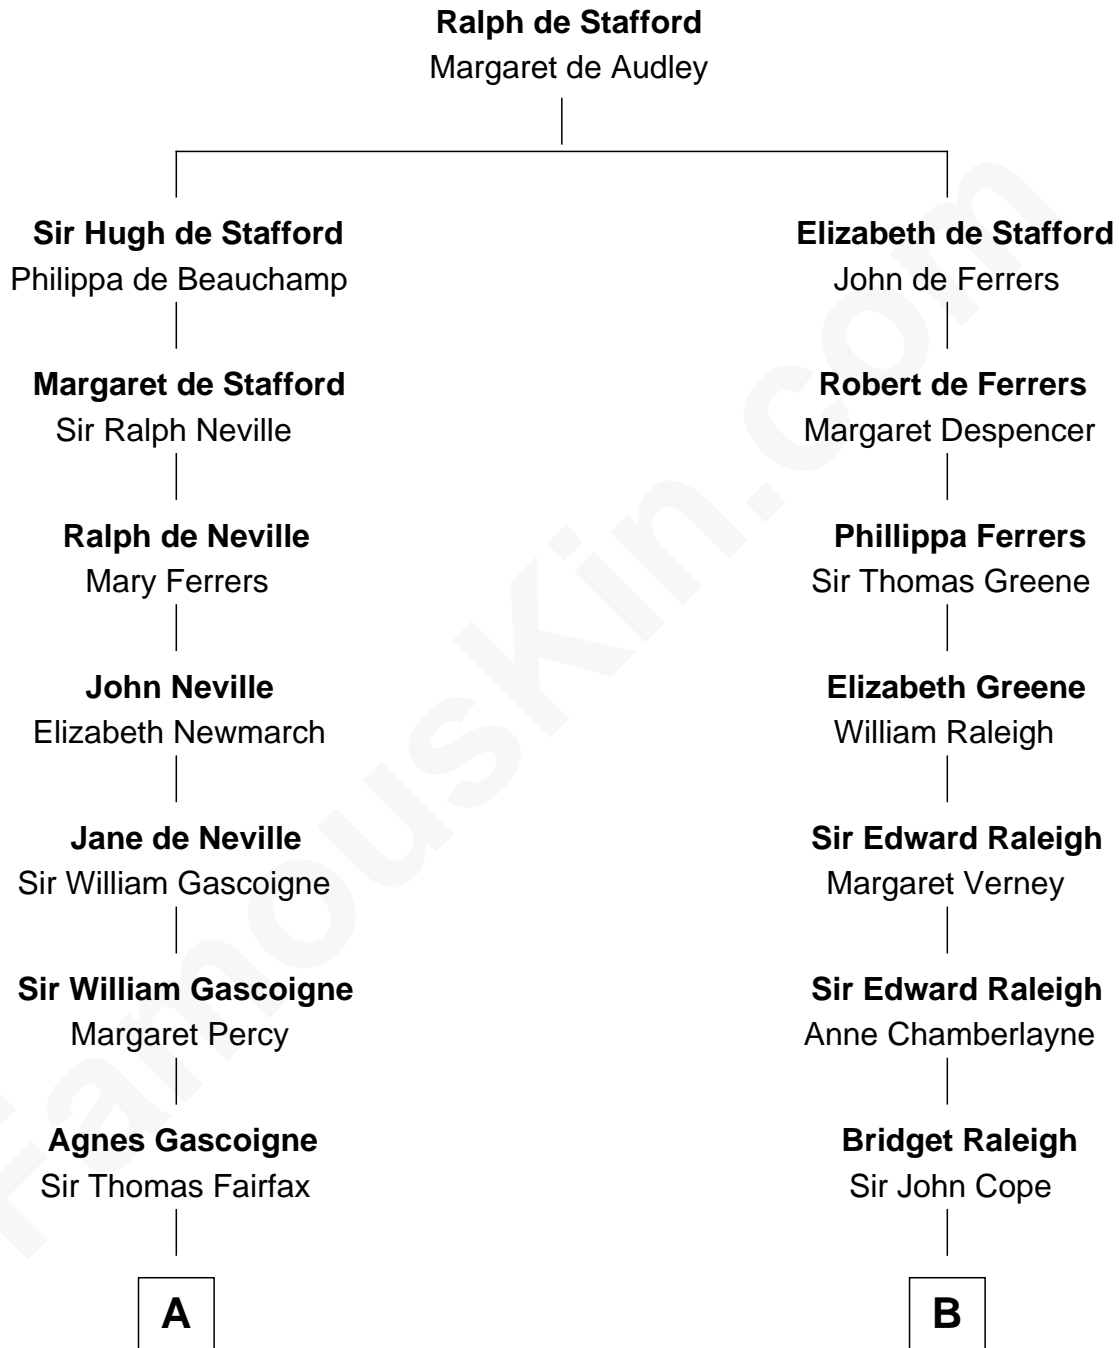

## Relationship Chart of

### Catherine Middleton

*Princess of Wales*

16th cousin 5 times removed of

### Joseph Wharton

*Founder of the Wharton School of Business*

**C**

Francis Martineau Lupton

Harriet Albina Davis

Olive Christina Lupton

Richard Noel Middleton

Peter Francis Middleton

Valerie Glassborow

Michael Francis Middleton

Carole Elizabeth Goldsmith

Catherine Middleton

*Princess of Wales*