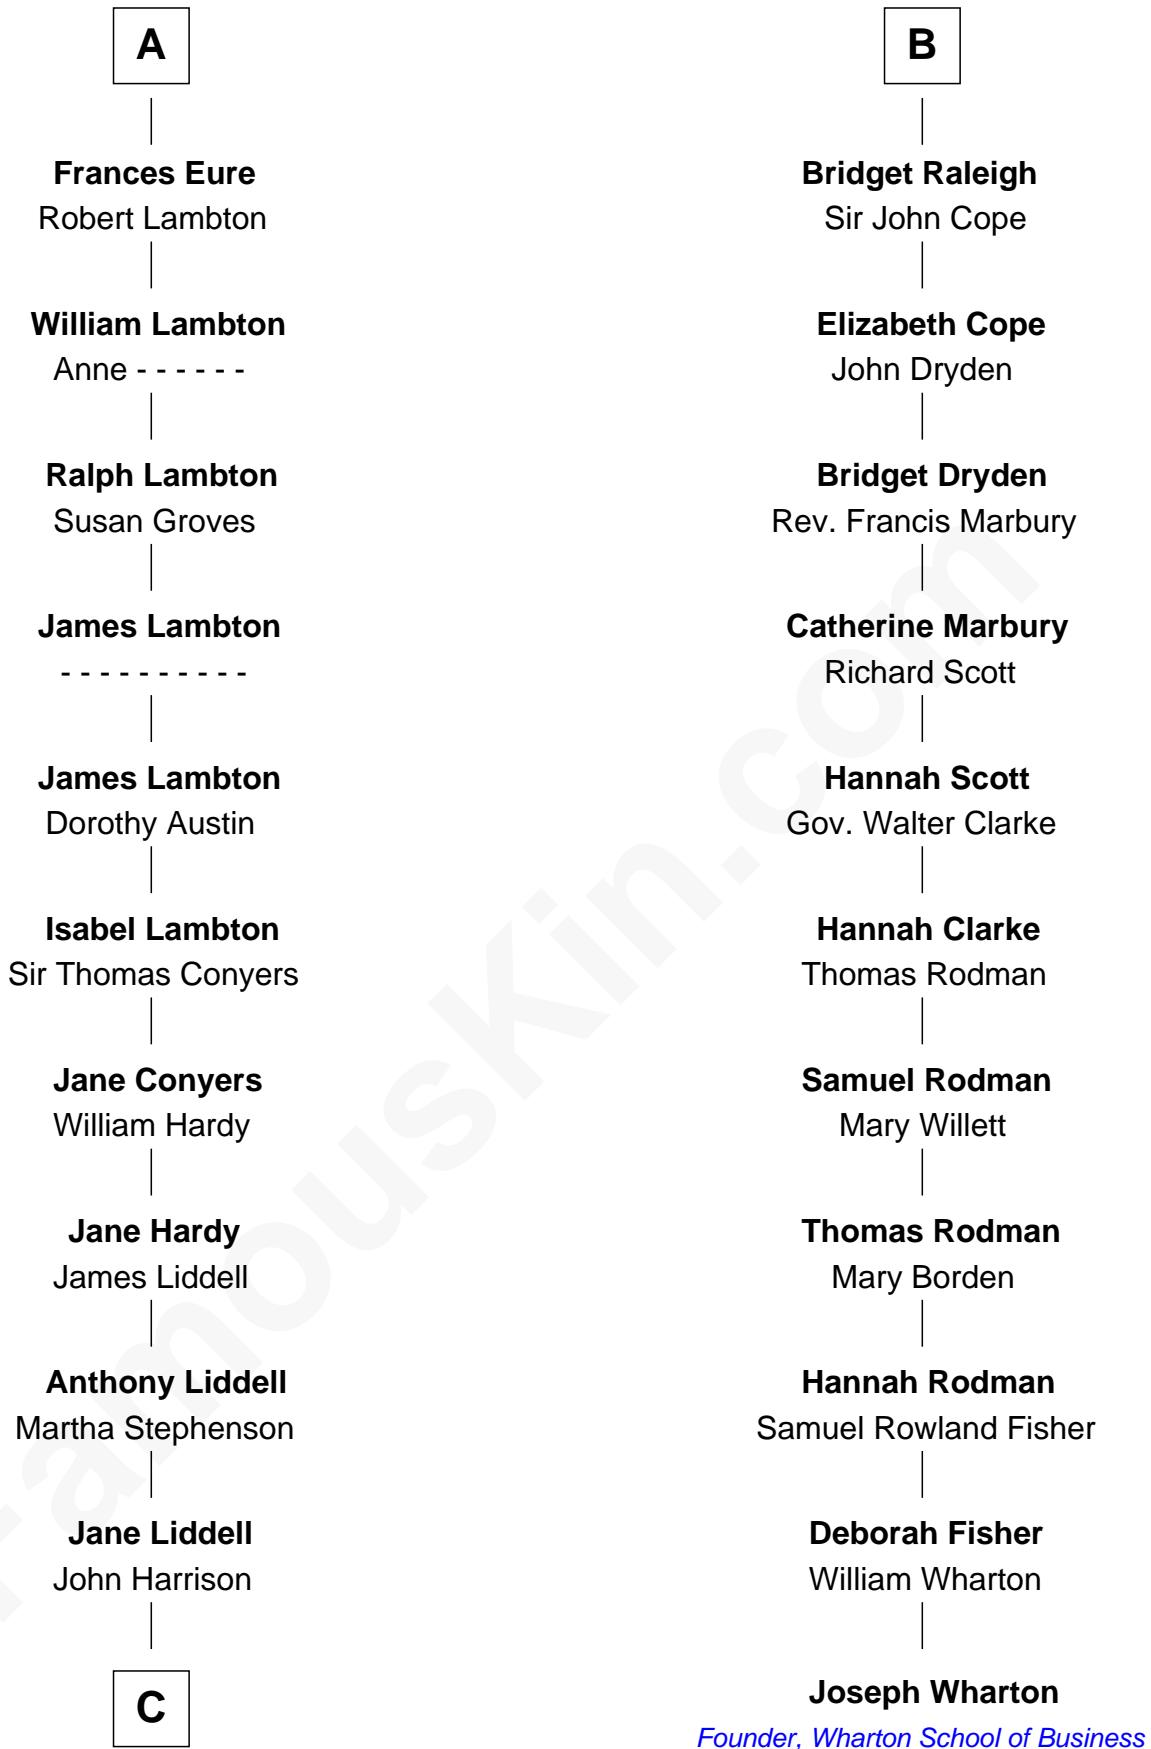

FamousKin.com

Relationship Chart of

Catherine Middleton

Princess of Wales

17th cousin 4 times removed of

Joseph Wharton

Founder of the Wharton School of Business

Edmund Fitzalan
Alice de Warenne

C

John Harrison

Jane Hill

Thomas Harrison

Elizabeth Mary Temple

Dorothy Harrison

Ronald John James Goldsmith

Carole Elizabeth Goldsmith

Michael Francis Middleton

Catherine Middleton

Princess of Wales