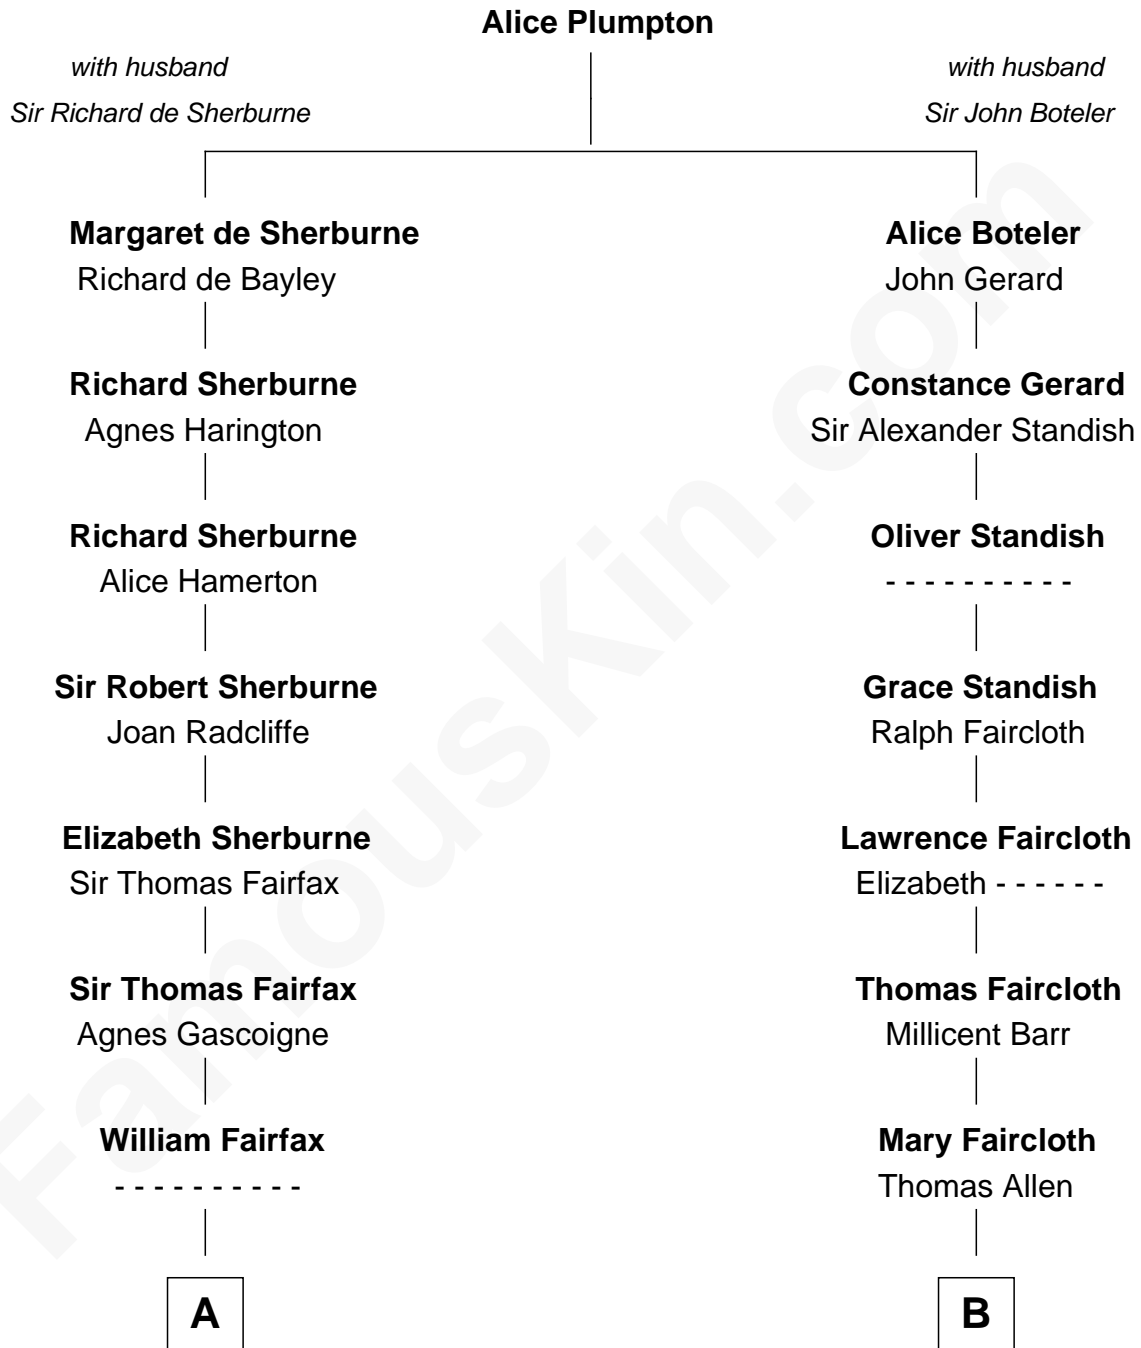

FamousKin.com
Relationship Chart of
Catherine Middleton
Princess of Wales

15th cousin 5 times removed of
Jay Gould
American Railroad "Robber Baron"

C

—
Olive Christina Lupton

Richard Noel Middleton

—
Peter Francis Middleton

Valerie Glassborow

—
Michael Francis Middleton

Carole Elizabeth Goldsmith

—
Catherine Middleton

Princess of Wales