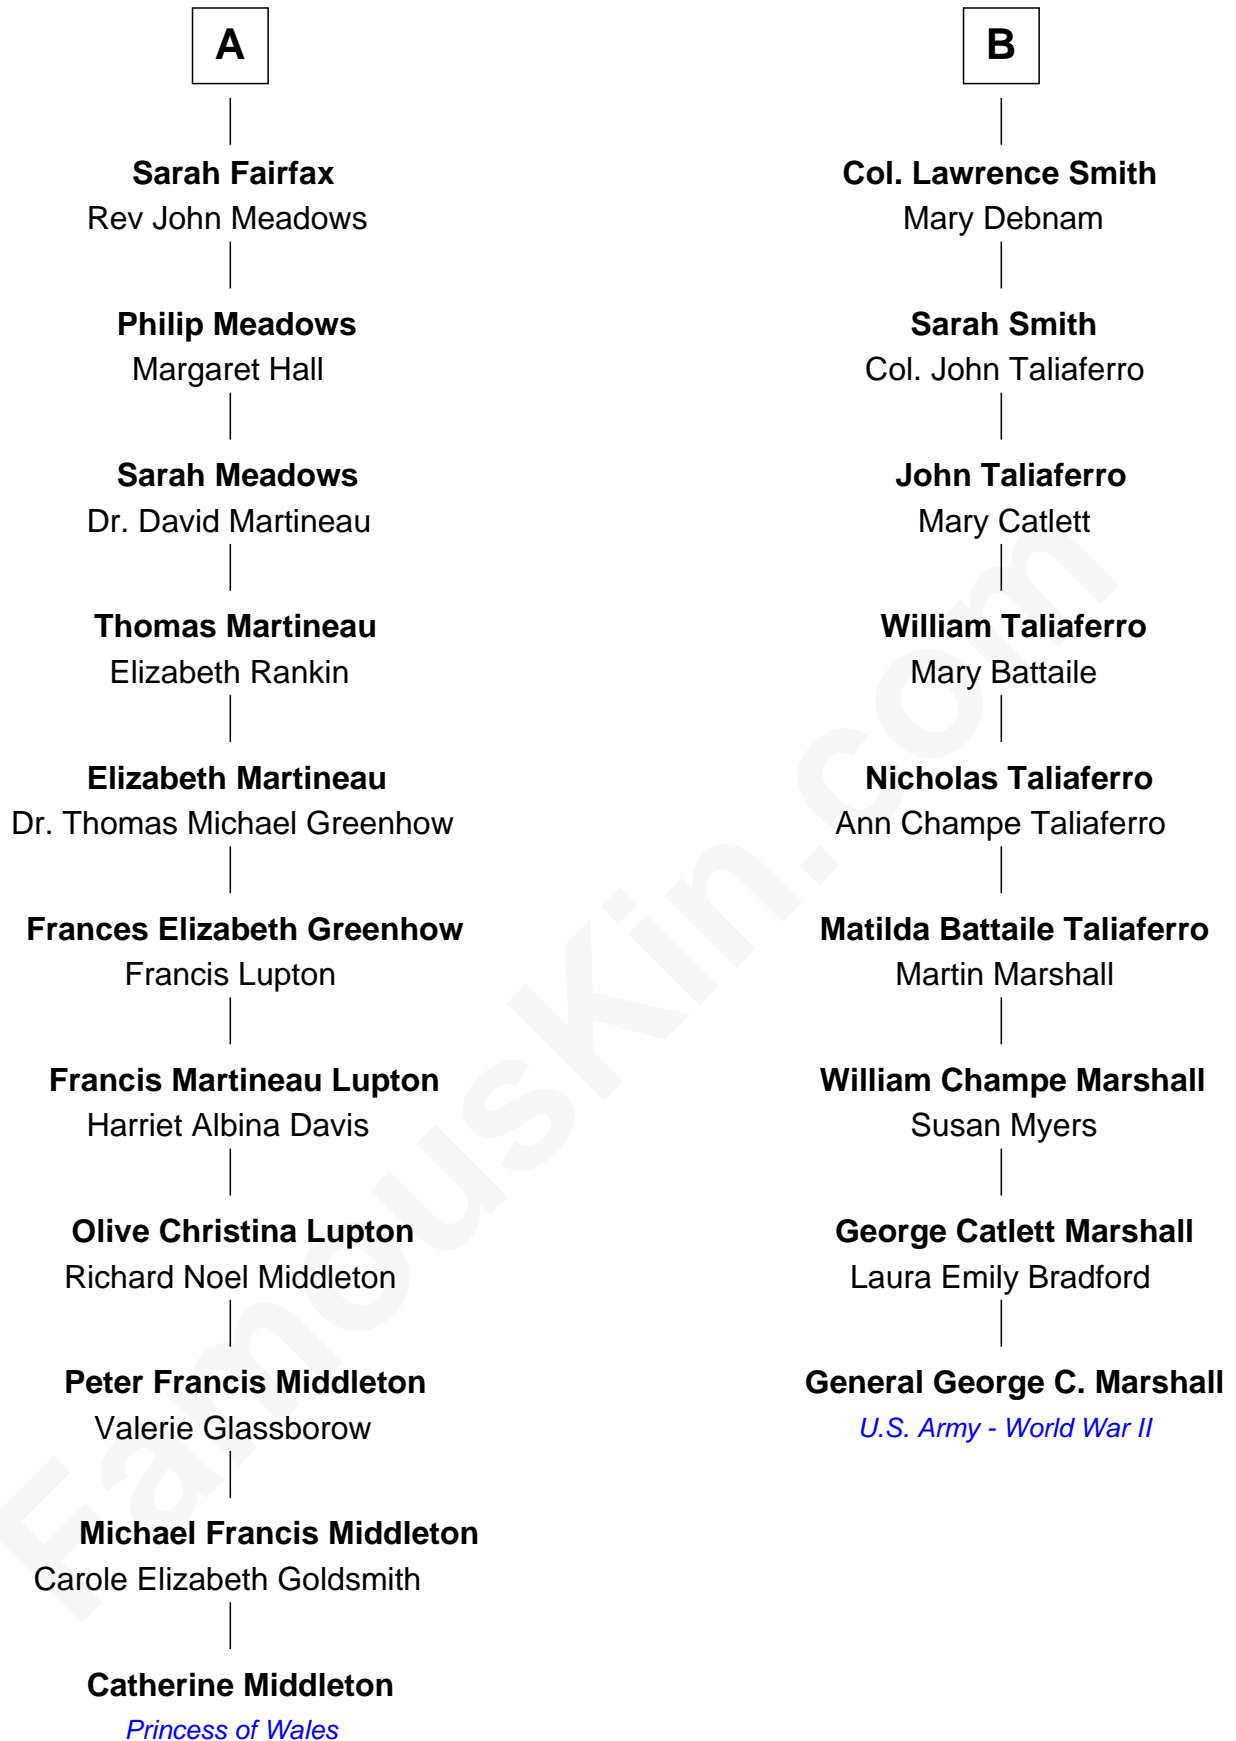

**FamousKin.com**  
**Relationship Chart of**  
**Catherine Middleton**  
*Princess of Wales*

15th cousin 2 times removed of  
**General George C. Marshall**  
*Author of "The Marshall Plan"*

Catherine Middleton photo by [Pat Pilon](#) ([CC BY 2.0](#))