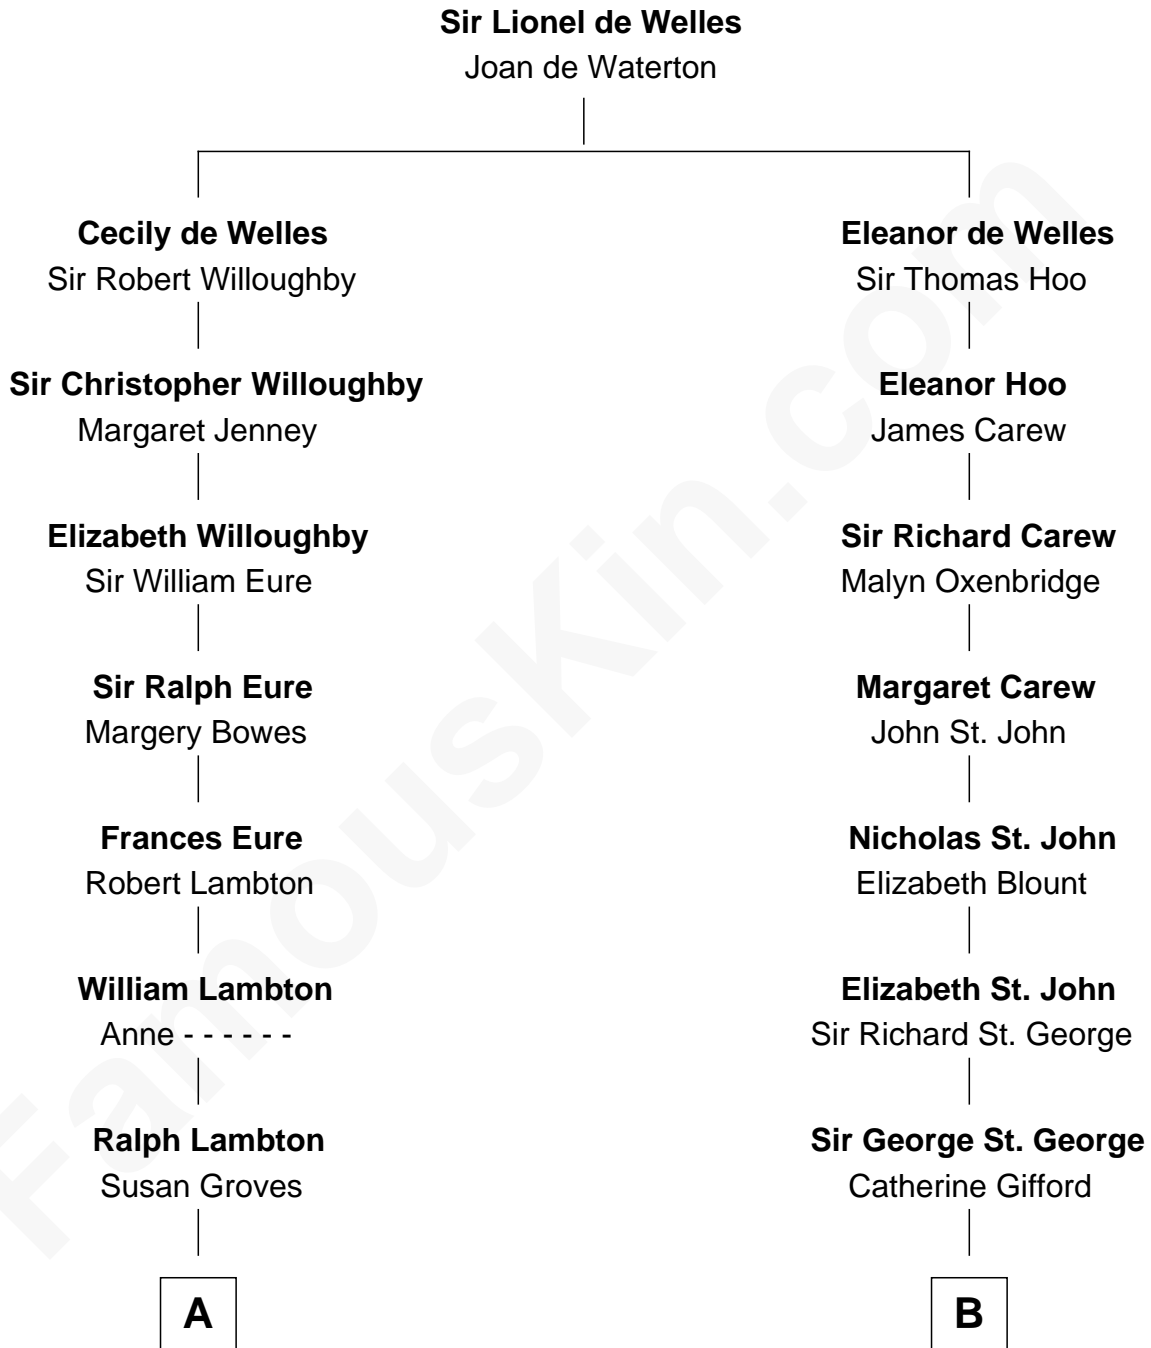

FamousKin.com
Relationship Chart of
Catherine Middleton
Princess of Wales

14th cousin 4 times removed of

Olivia De Havilland
Movie Actress

C

Carole Elizabeth Goldsmith

Michael Francis Middleton

Catherine Middleton

Princess of Wales

FamousKin.com