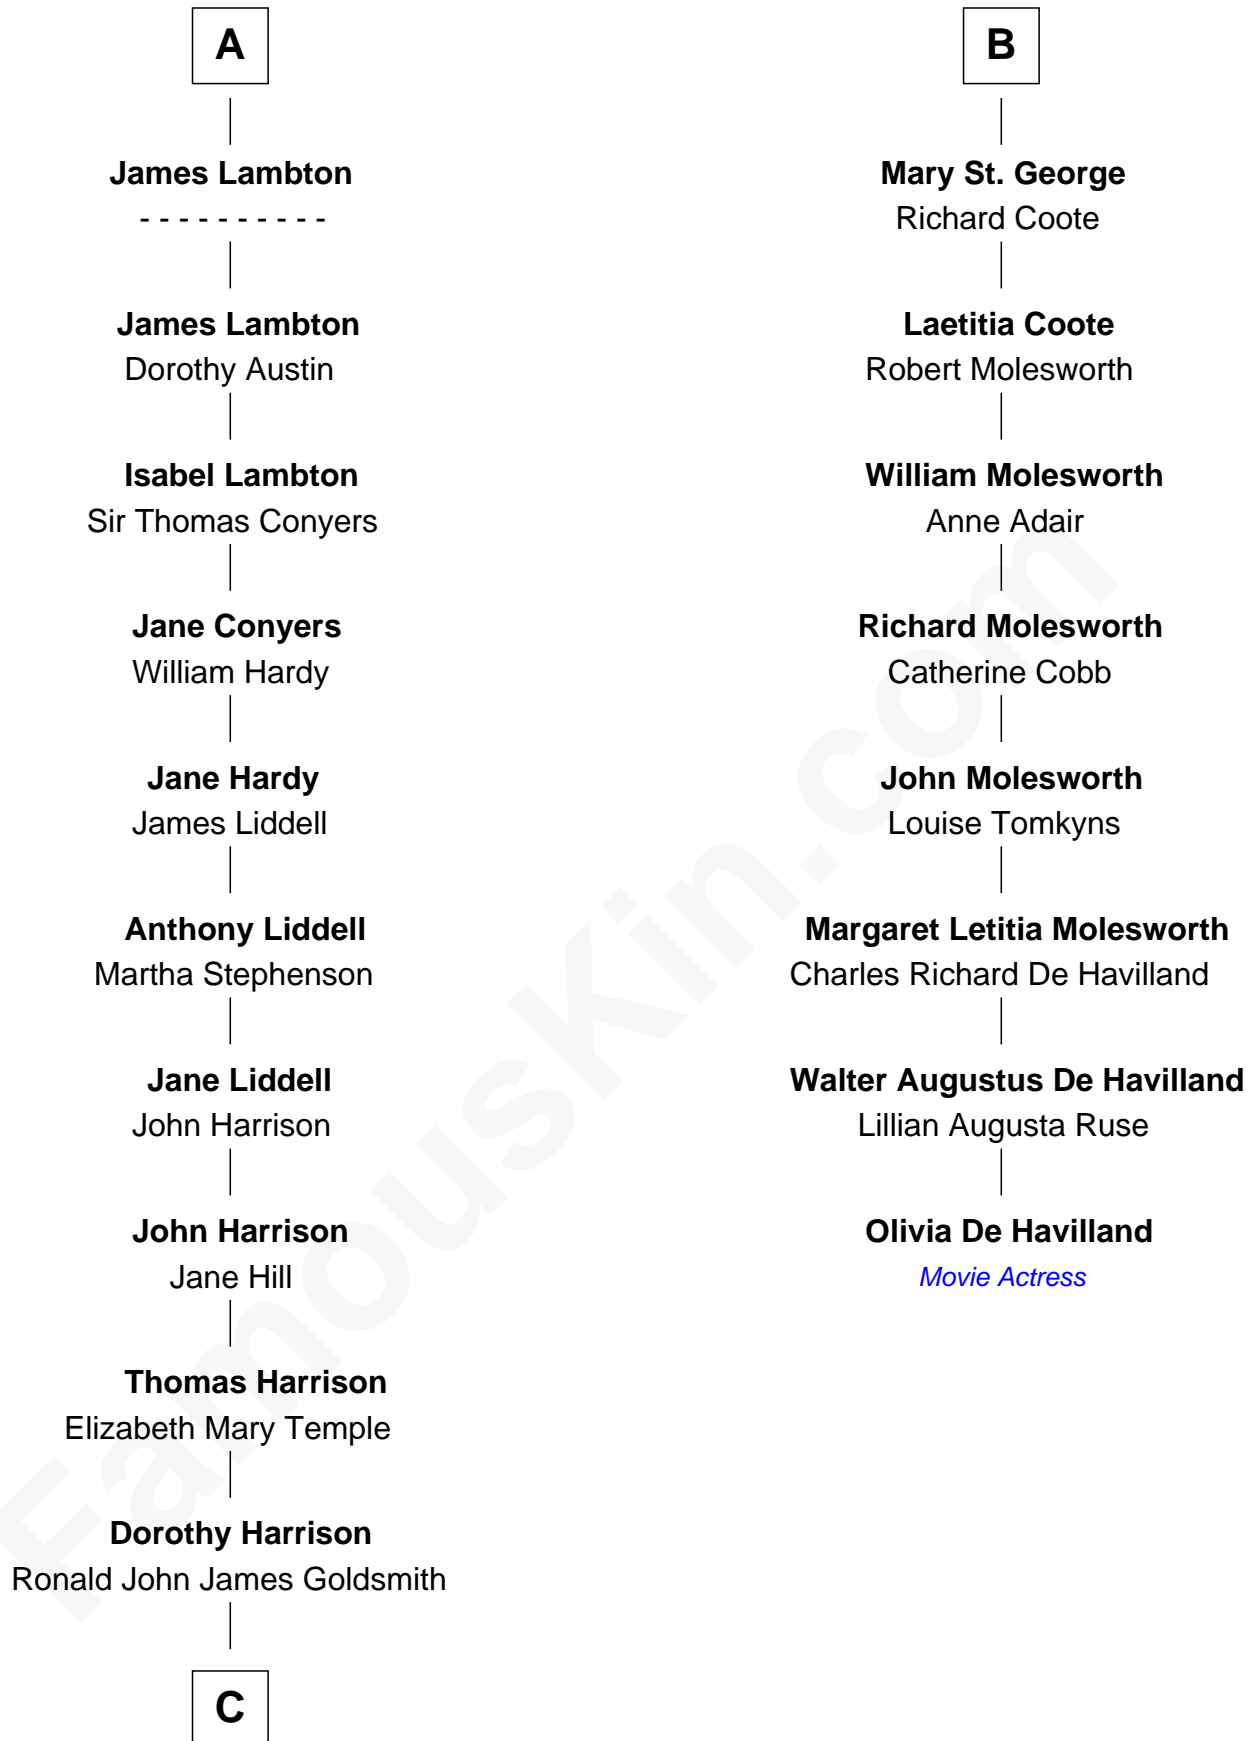

FamousKin.com
Relationship Chart of
Catherine Middleton
Princess of Wales

14th cousin 4 times removed of

Olivia De Havilland
Movie Actress

C

Carole Elizabeth Goldsmith

Michael Francis Middleton

Catherine Middleton