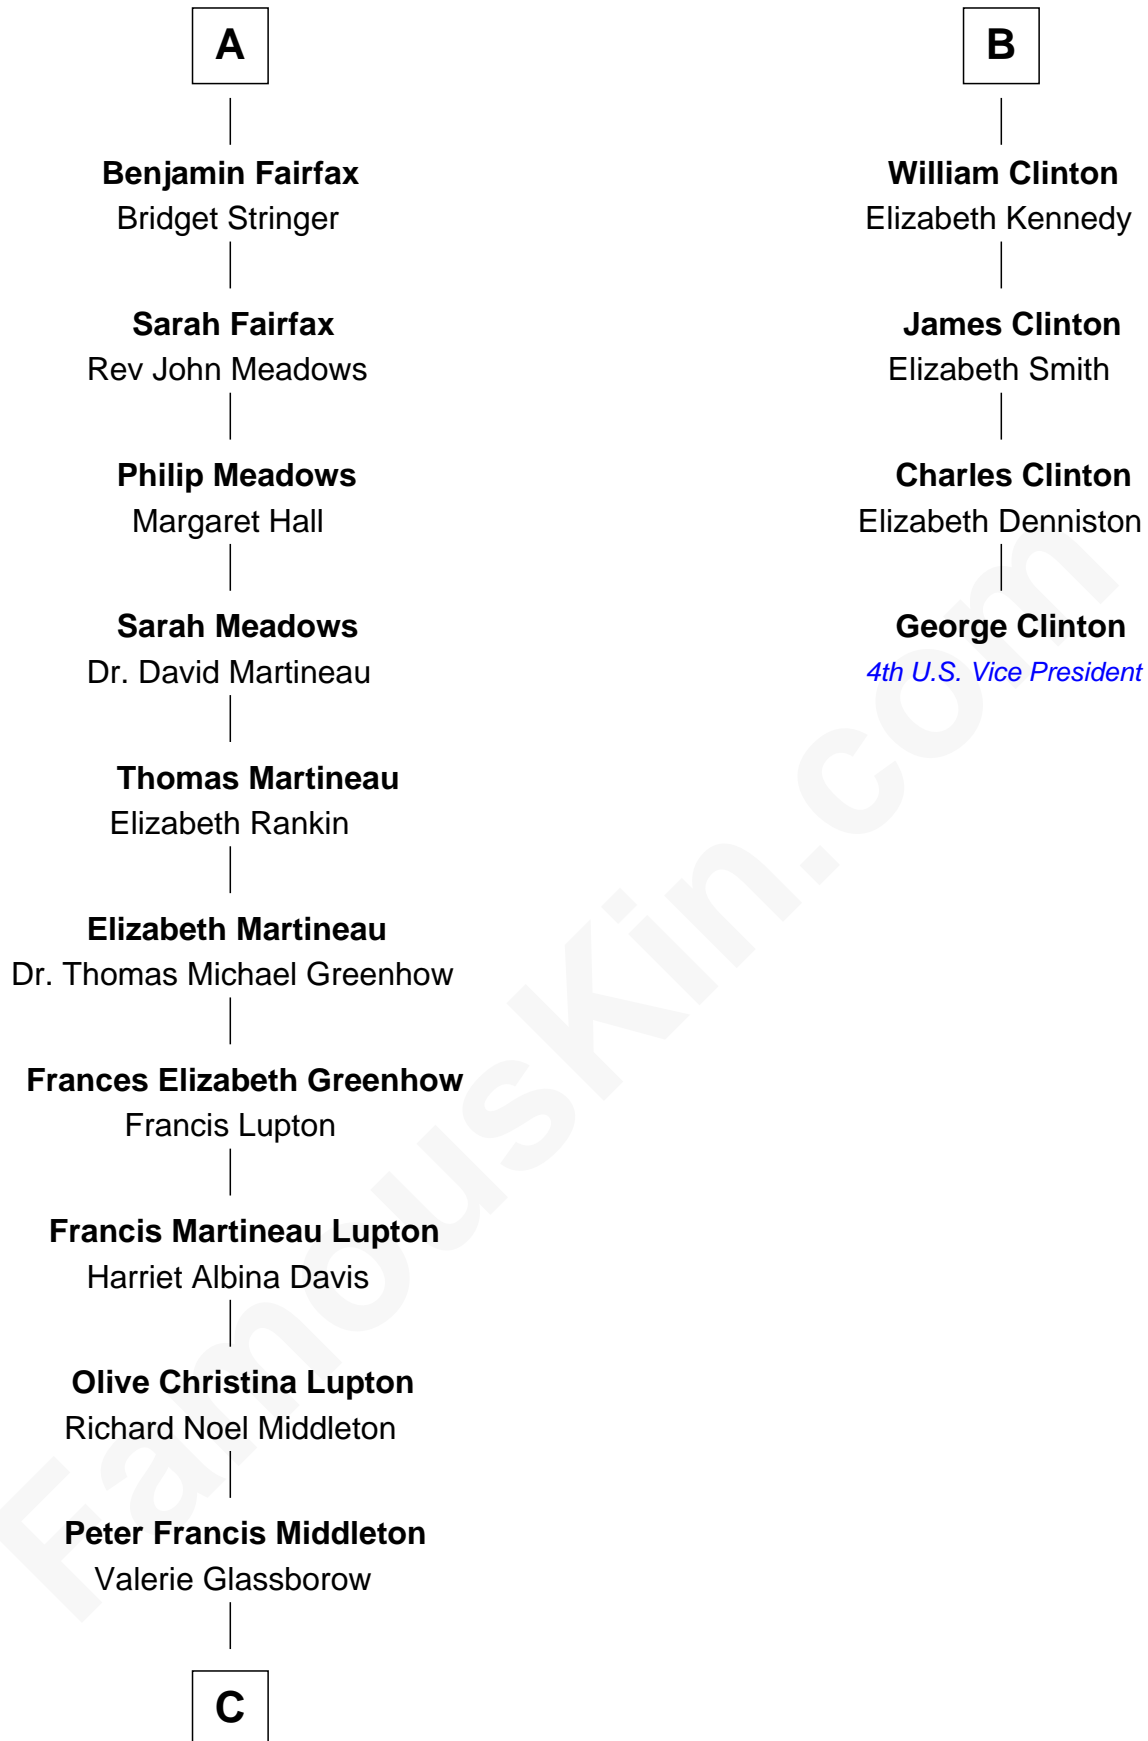

FamousKin.com

Relationship Chart of

Catherine Middleton

Princess of Wales

10th cousin 8 times removed of

George Clinton

4th U.S. Vice President

Michael Francis Middleton
Carole Elizabeth Goldsmith

Catherine Middleton
Princess of Wales

FamousKin.com