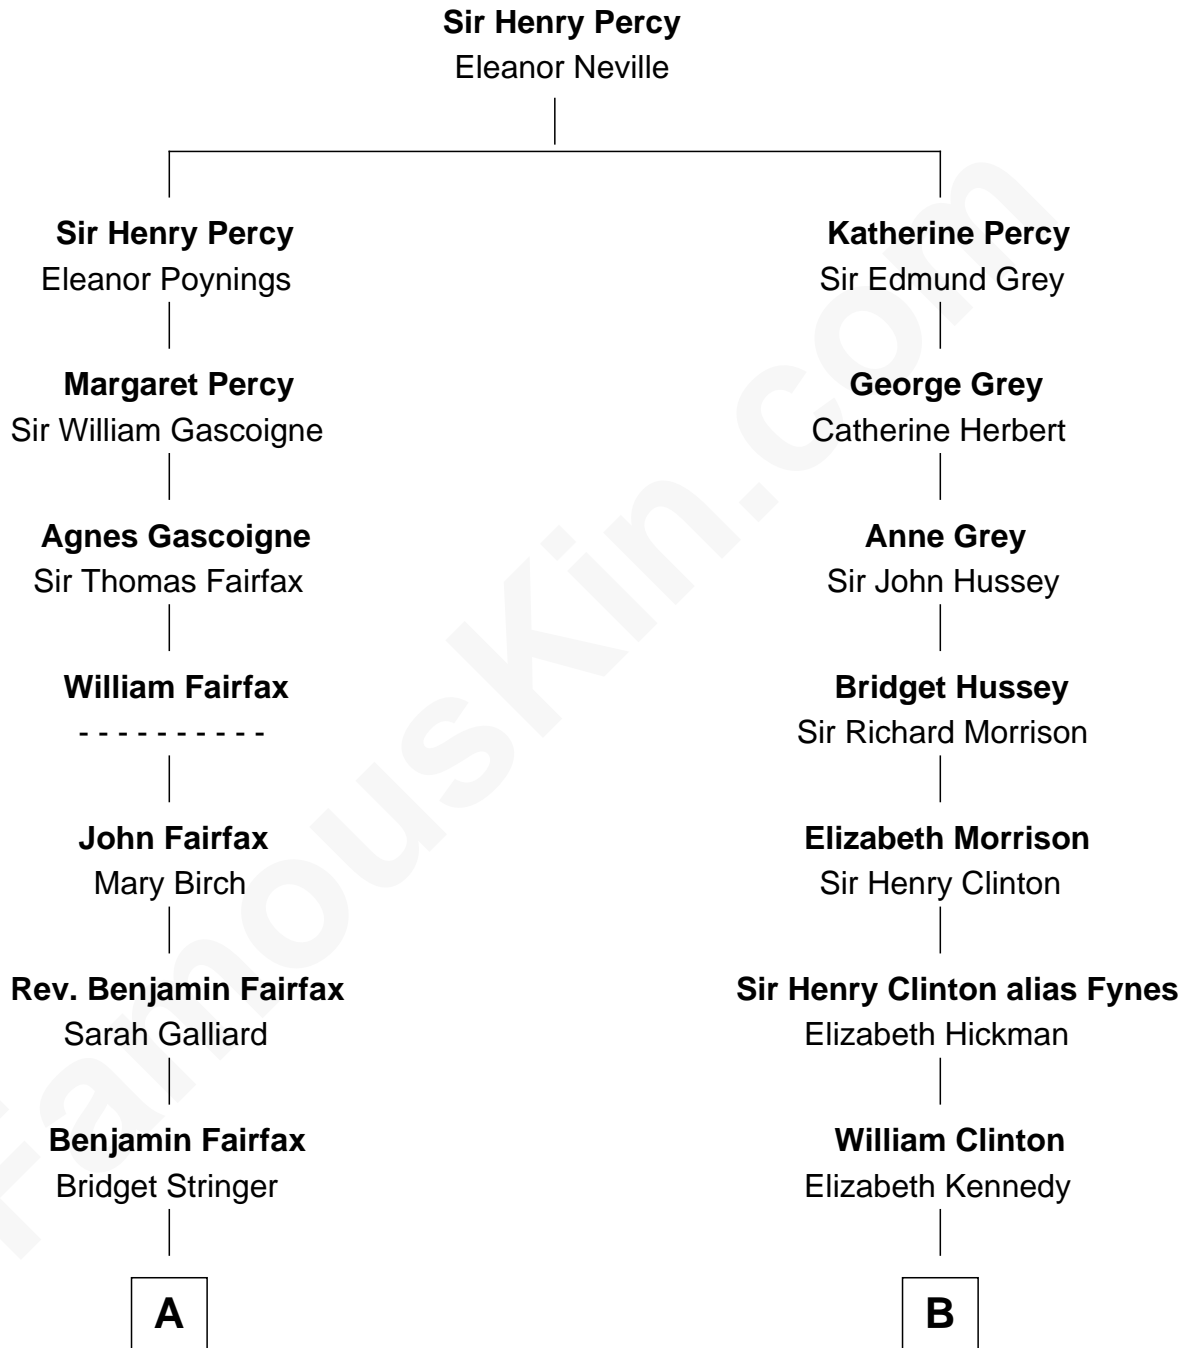

## Relationship Chart of

### Catherine Middleton

*Princess of Wales*

9th cousin 8 times removed of

### George Clinton

*4th U.S. Vice President*

Catherine Middleton photo by [Pat Pilon](#) ([CC BY 2.0](#))