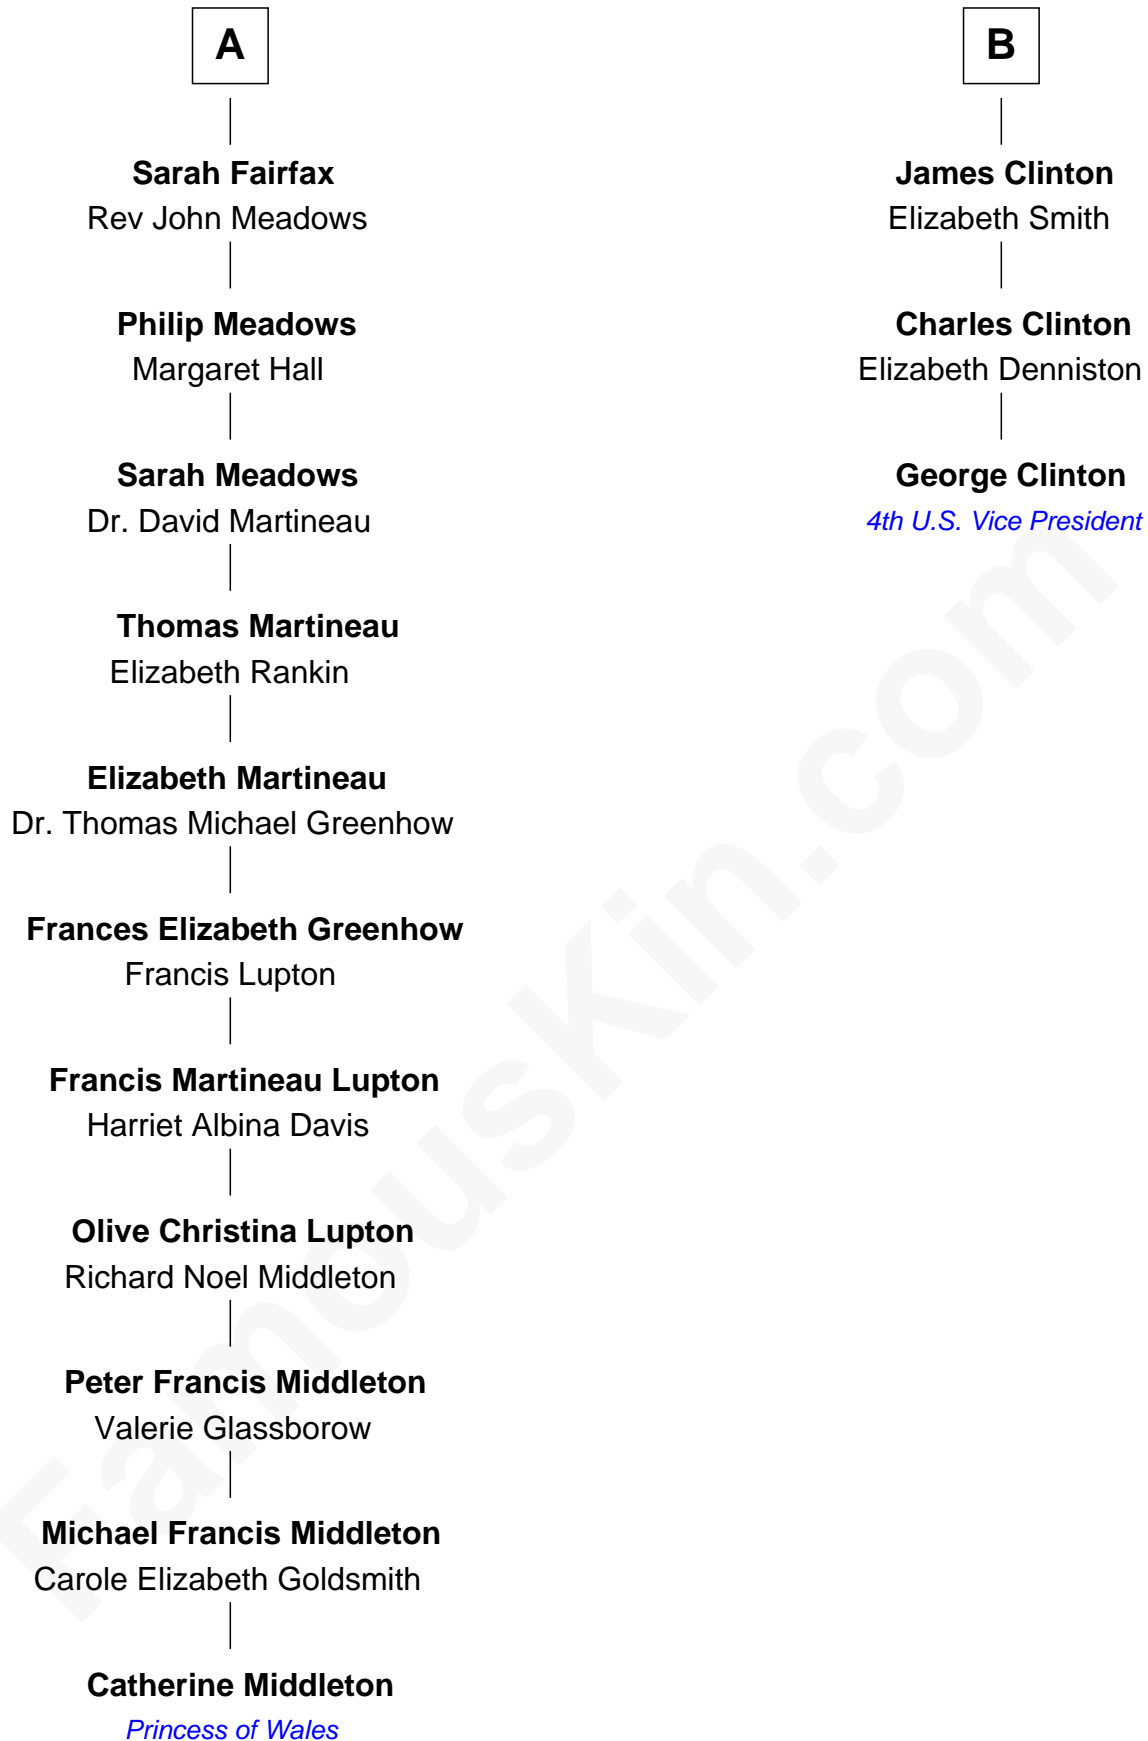

## Relationship Chart of

### Catherine Middleton

*Princess of Wales*

9th cousin 8 times removed of

### George Clinton

*4th U.S. Vice President*

Catherine Middleton photo by [Pat Pilon](#) ([CC BY 2.0](#))