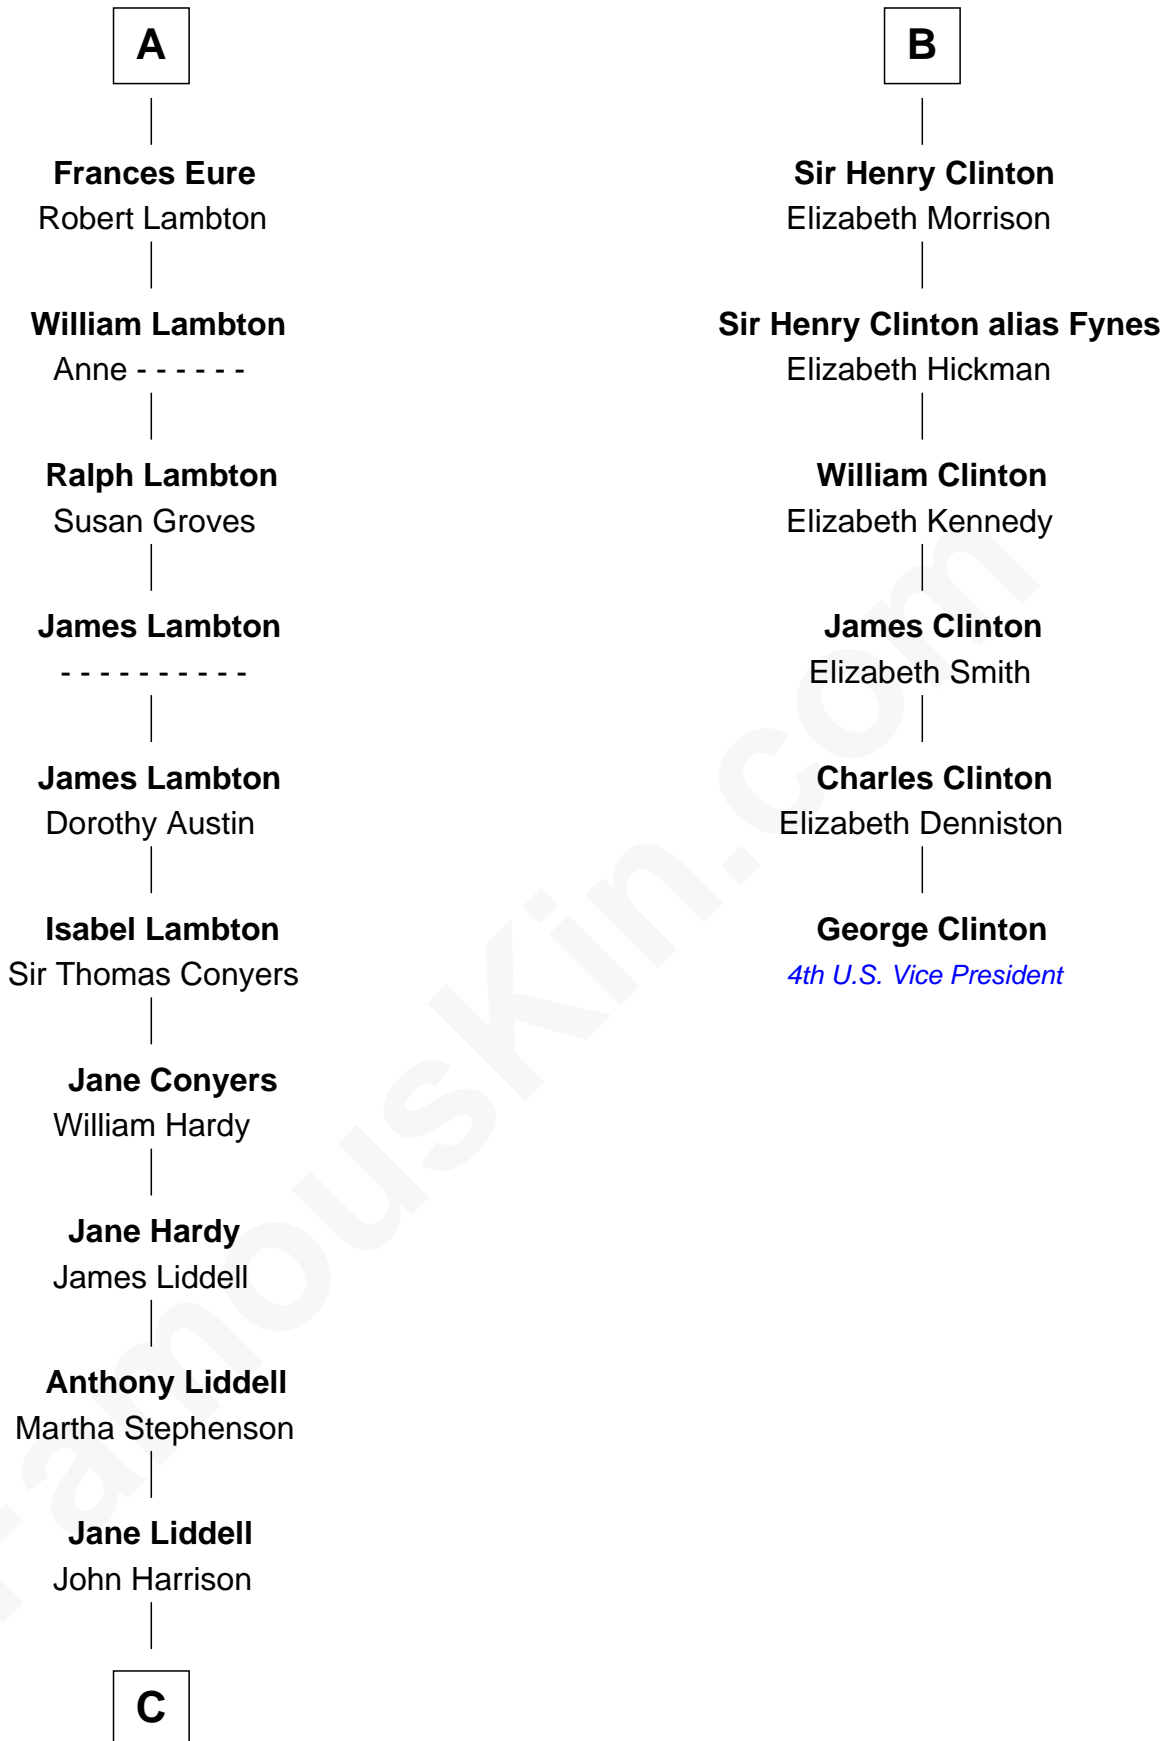

FamousKin.com
Relationship Chart of
Catherine Middleton
Princess of Wales

12th cousin 9 times removed of

George Clinton
4th U.S. Vice President

Sir Philip le Despencer
 Elizabeth - - - - -

Sir Philip le Despencer
 Elizabeth de Tibetot

Margery Despencer
 Sir Roger Wentworth

Agnes Wentworth
 Sir Robert Constable

Margaret Constable
 Sir William Eure

Sir Ralph Eure
 Muriel Hastings

Sir William Eure
 Elizabeth Willoughby

Sir Ralph Eure
 Margery Bowes

A

Alice le Despenser
 Sir John Sutton

Sir John Sutton
 Constance Blount

Sir John Sutton
 Elizabeth Berkeley

Sir John Sutton Dudley
 Elizabeth Bramshot

Edmund Dudley
 Elizabeth Grey

Elizabeth Dudley
 William Stourton

Ursula Stourton
 Sir Edward Clinton

B

C

John Harrison

Jane Hill

Thomas Harrison

Elizabeth Mary Temple

Dorothy Harrison