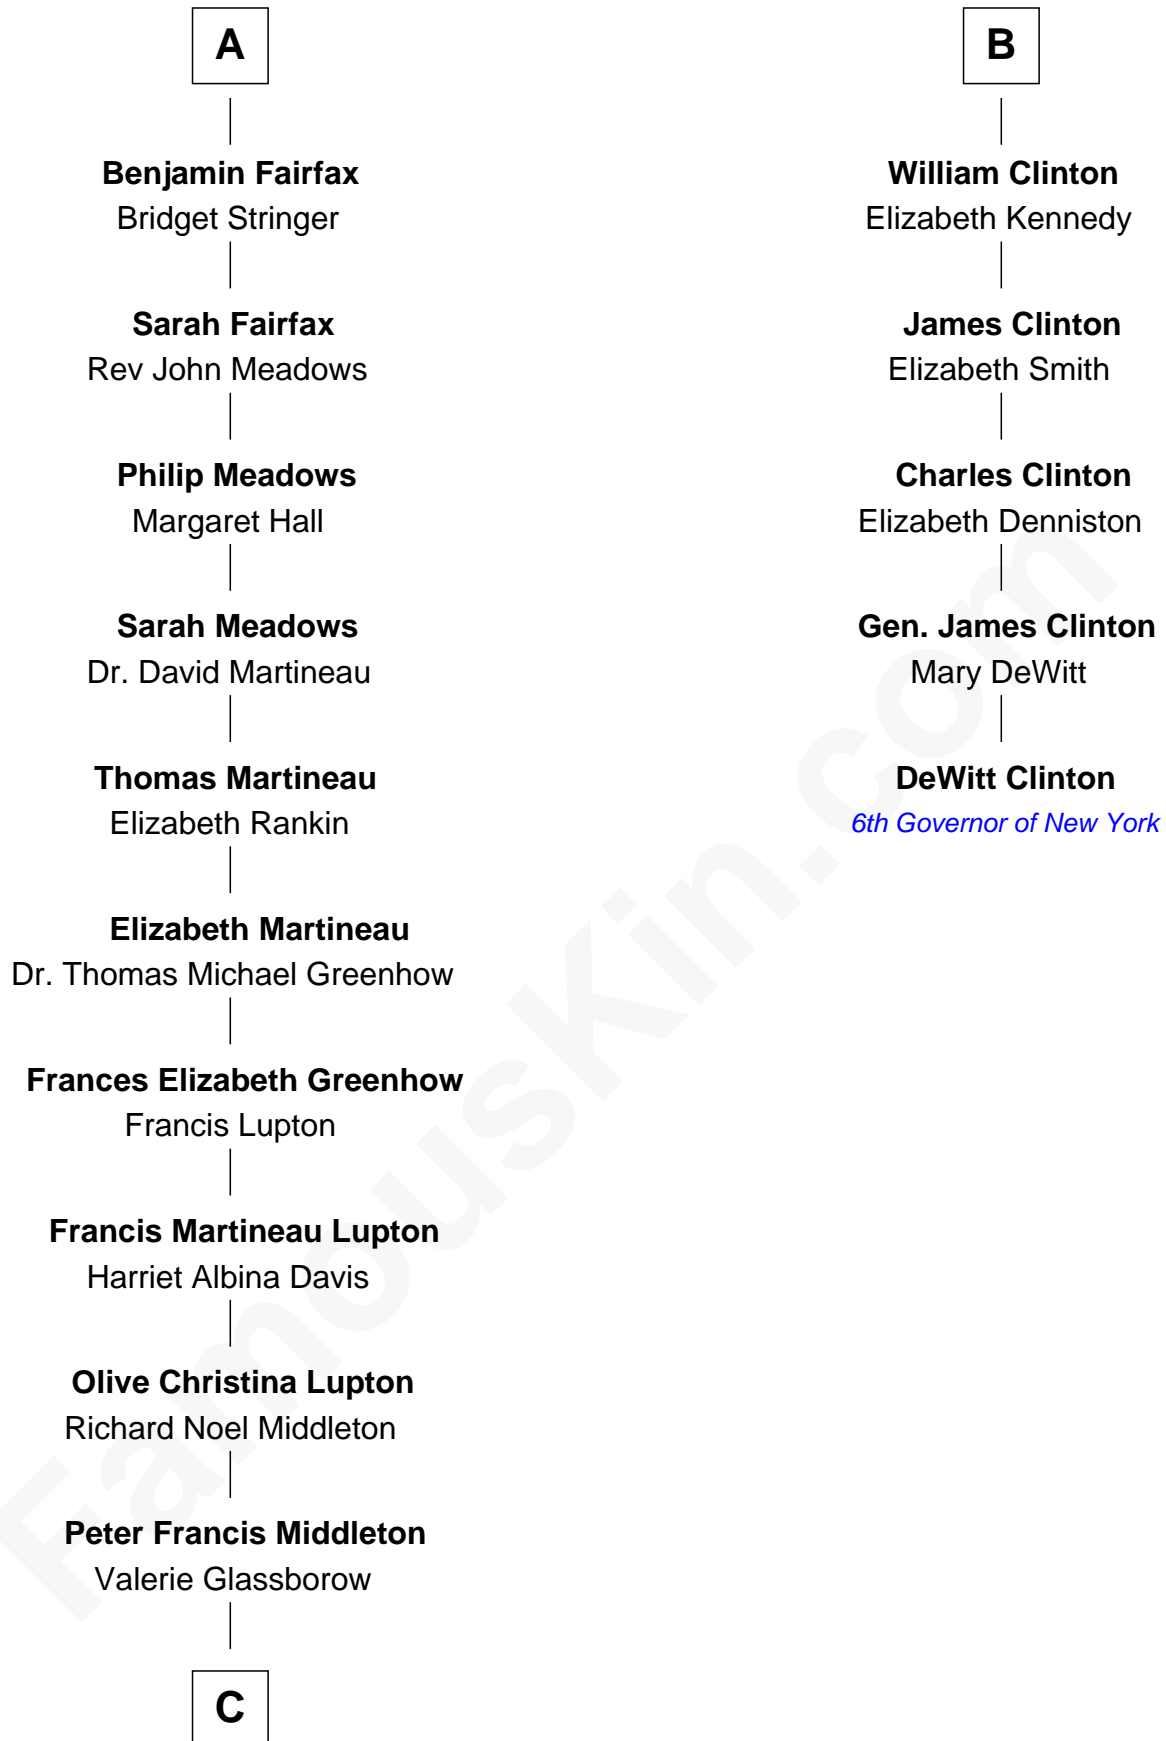

FamousKin.com
Relationship Chart of
Catherine Middleton
Princess of Wales

11th cousin 7 times removed of

DeWitt Clinton
6th Governor of New York

C

Michael Francis Middleton

Carole Elizabeth Goldsmith

Catherine Middleton

Princess of Wales

FamousKin.com