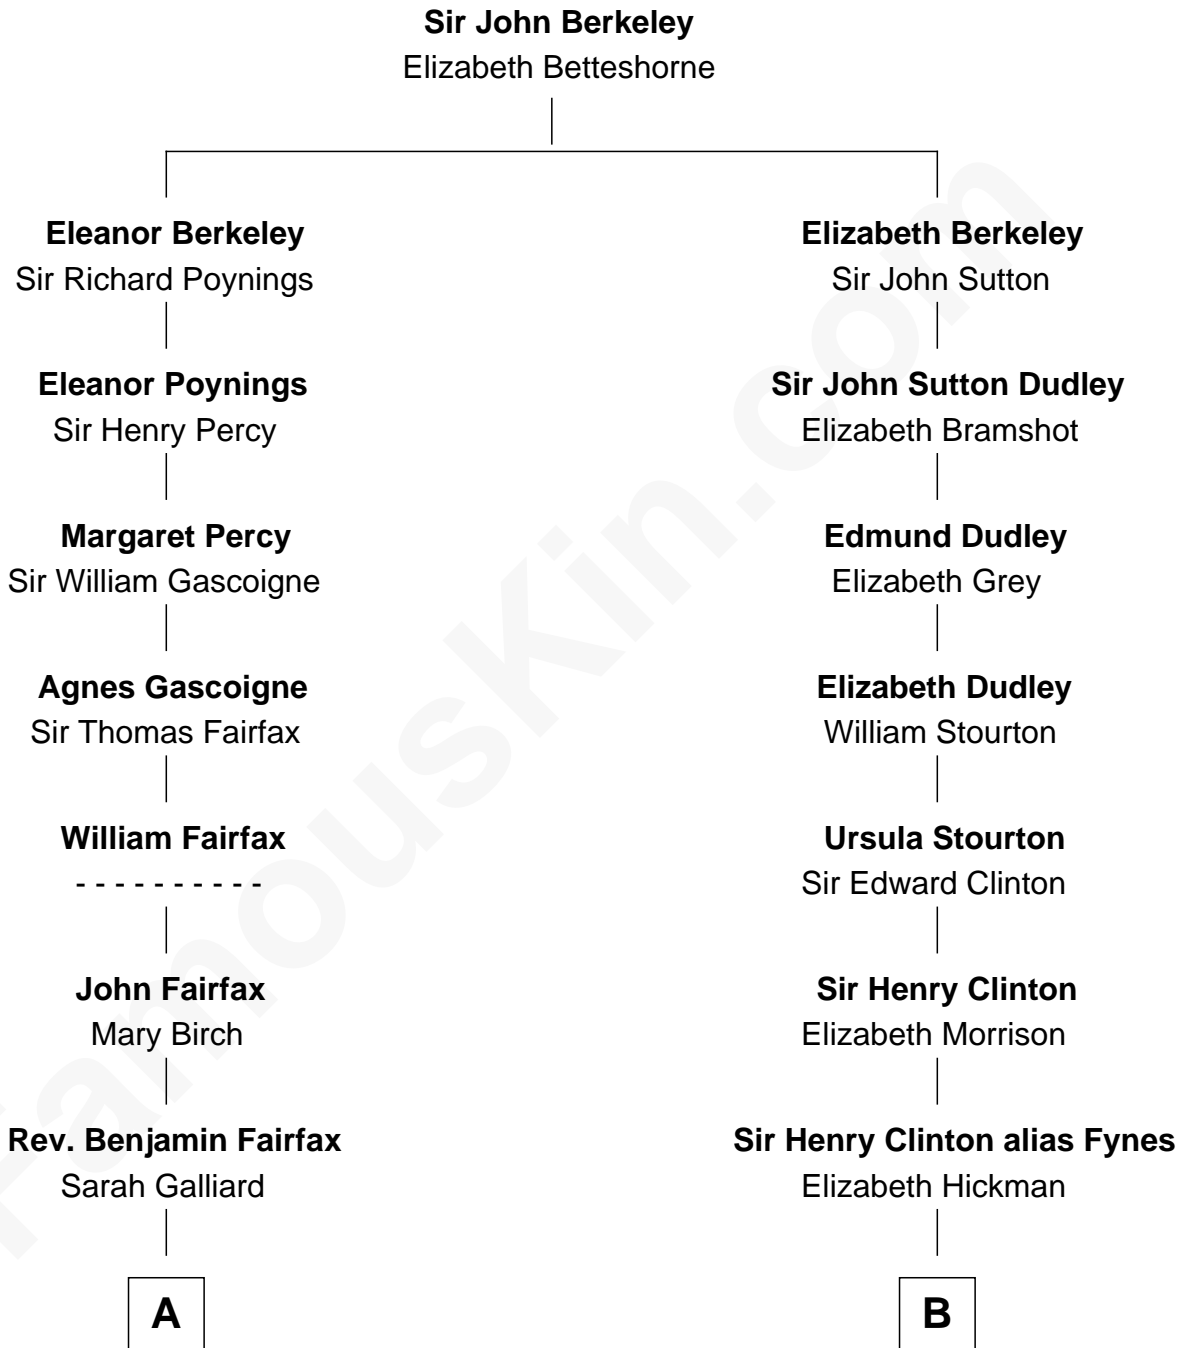

FamousKin.com
Relationship Chart of
Catherine Middleton
Princess of Wales

11th cousin 7 times removed of

DeWitt Clinton
6th Governor of New York

C

Michael Francis Middleton

Carole Elizabeth Goldsmith

Catherine Middleton

Princess of Wales

FamousKin.com