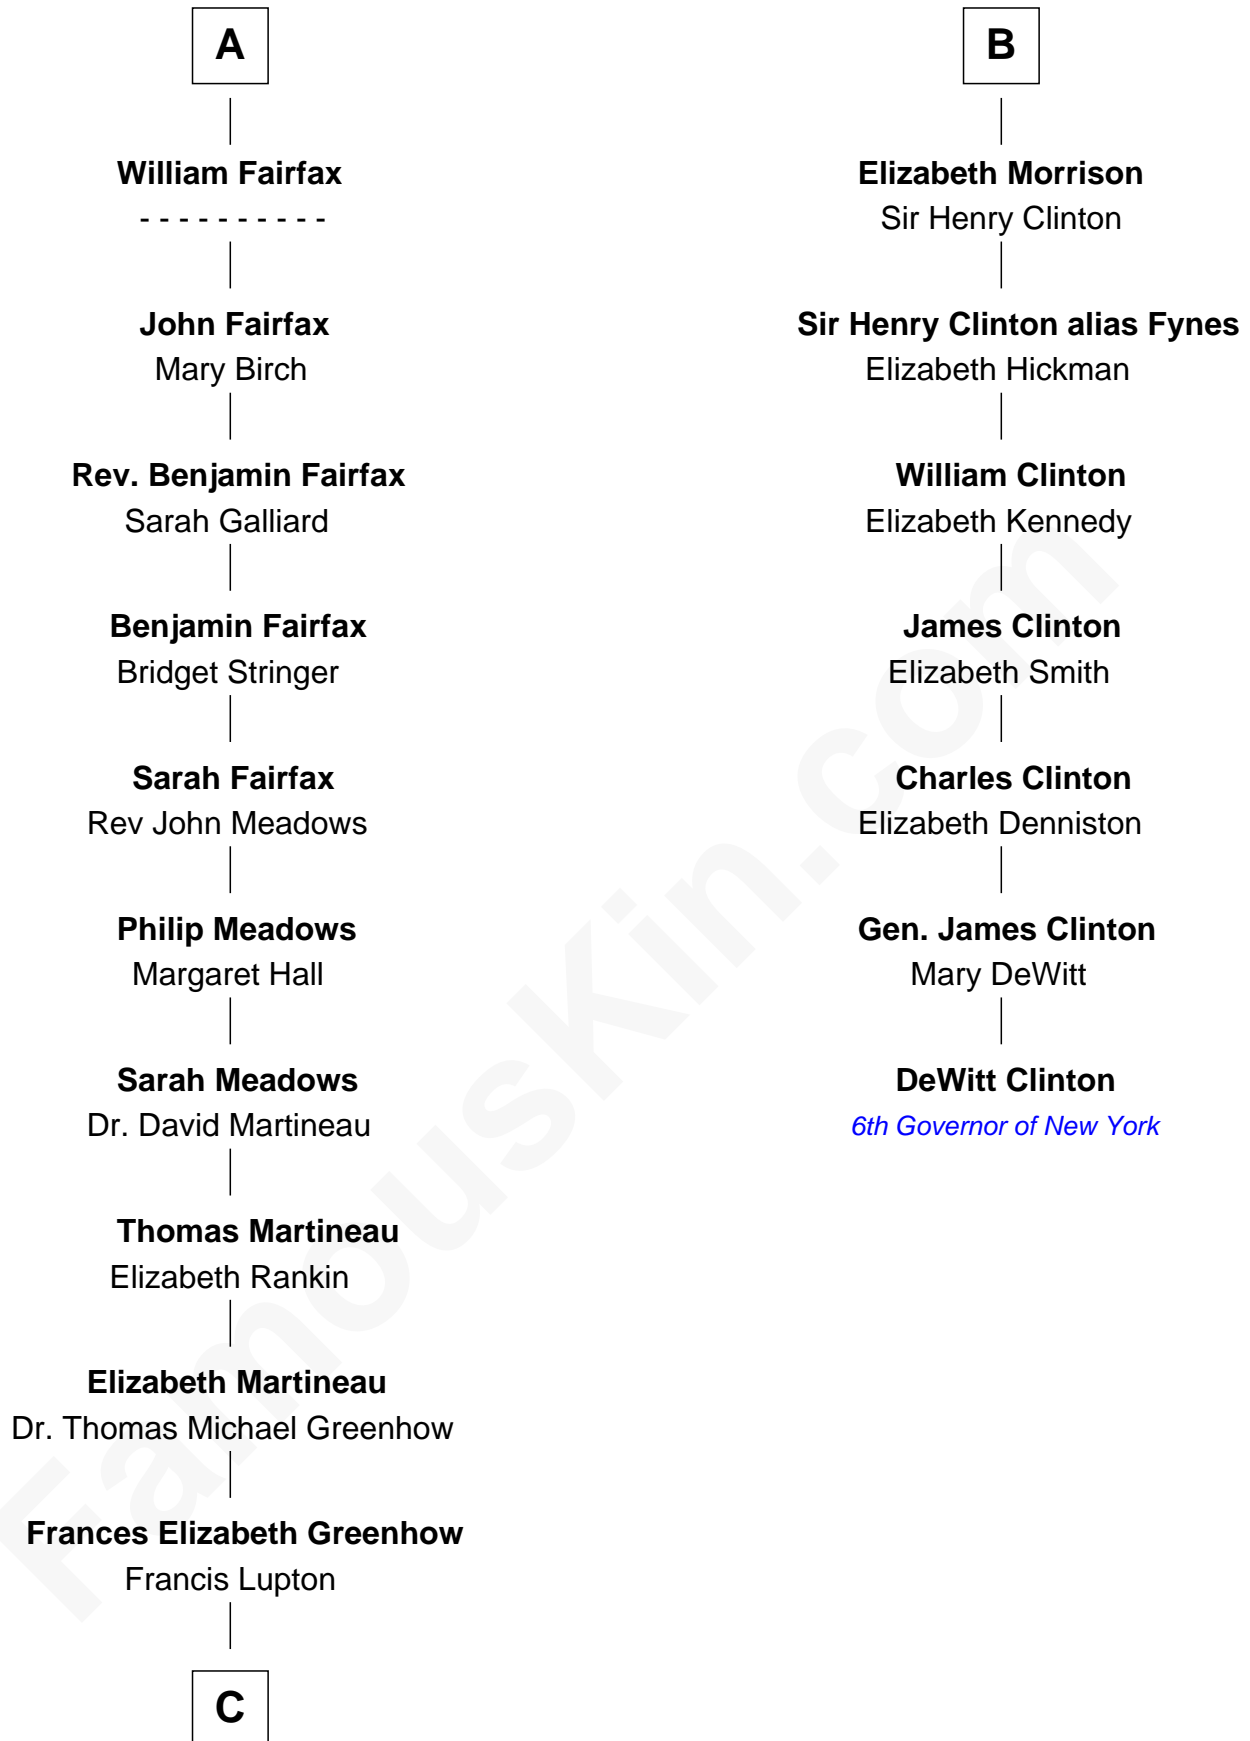

FamousKin.com

Relationship Chart of Catherine Middleton

Princess of Wales

13th cousin 8 times removed of

DeWitt Clinton

6th Governor of New York

C

Francis Martineau Lupton

Harriet Albina Davis

Olive Christina Lupton

Richard Noel Middleton

Peter Francis Middleton

Valerie Glassborow

Michael Francis Middleton

Carole Elizabeth Goldsmith

Catherine Middleton