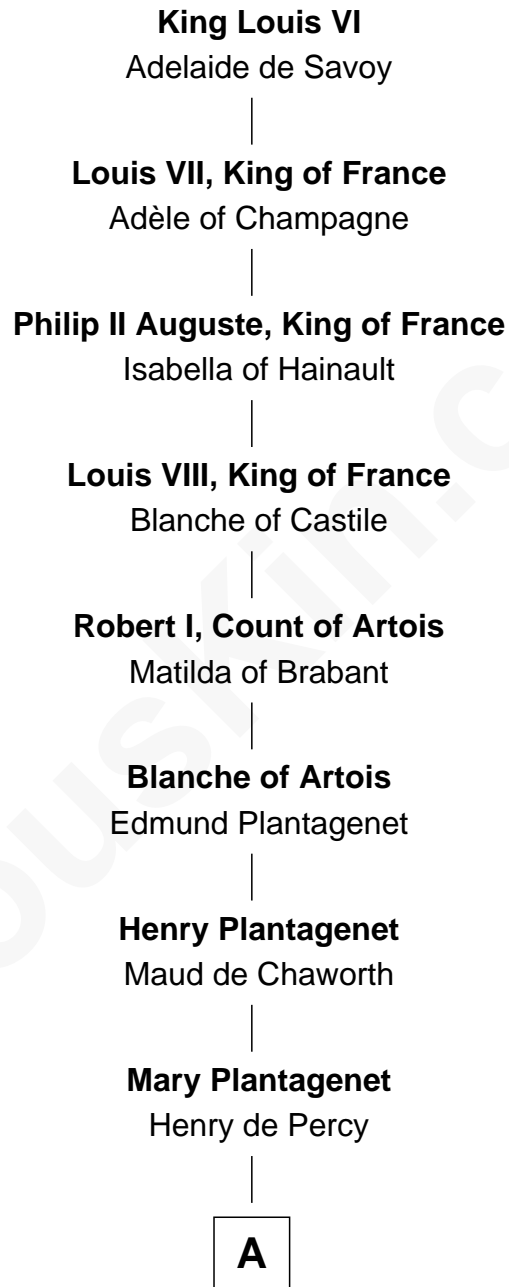

## Relationship Chart of

### Catherine Middleton

*Princess of Wales*

26th Great-granddaughter of

### King Louis VI

*King of France*

**B**

**Sarah Fairfax**

Rev John Meadows

**Philip Meadows**

Margaret Hall

**Sarah Meadows**