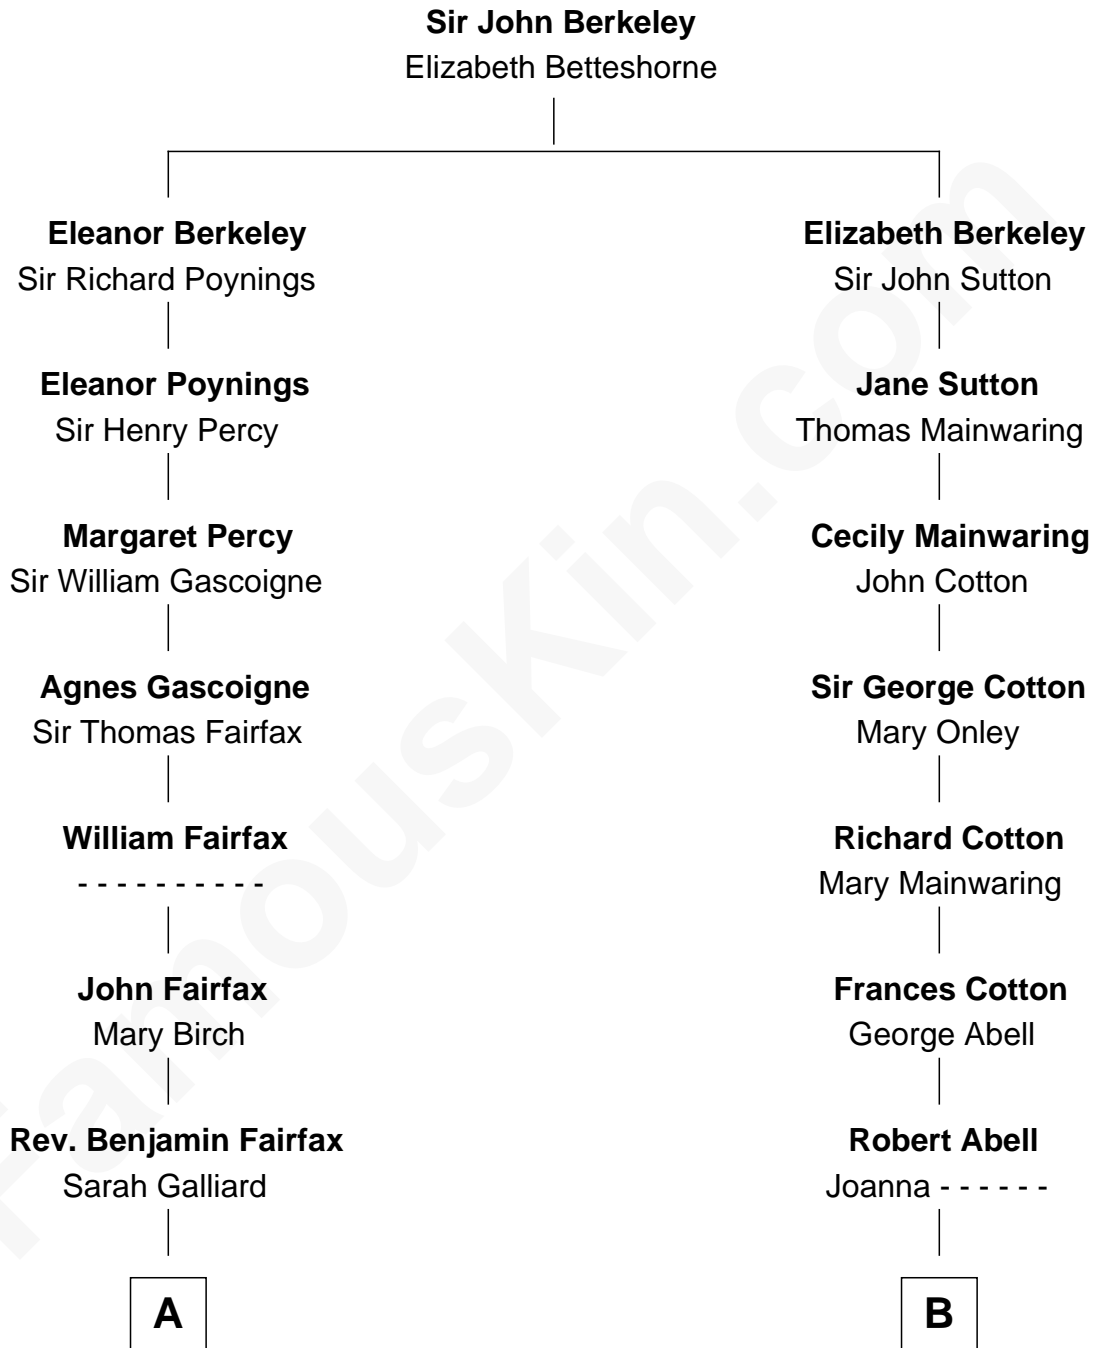

FamousKin.com
Relationship Chart of
Catherine Middleton
Princess of Wales

14th cousin 4 times removed of

Melvyn Douglas
Movie Actor

C

Michael Francis Middleton

Carole Elizabeth Goldsmith

Catherine Middleton

Princess of Wales

FamousKin.com